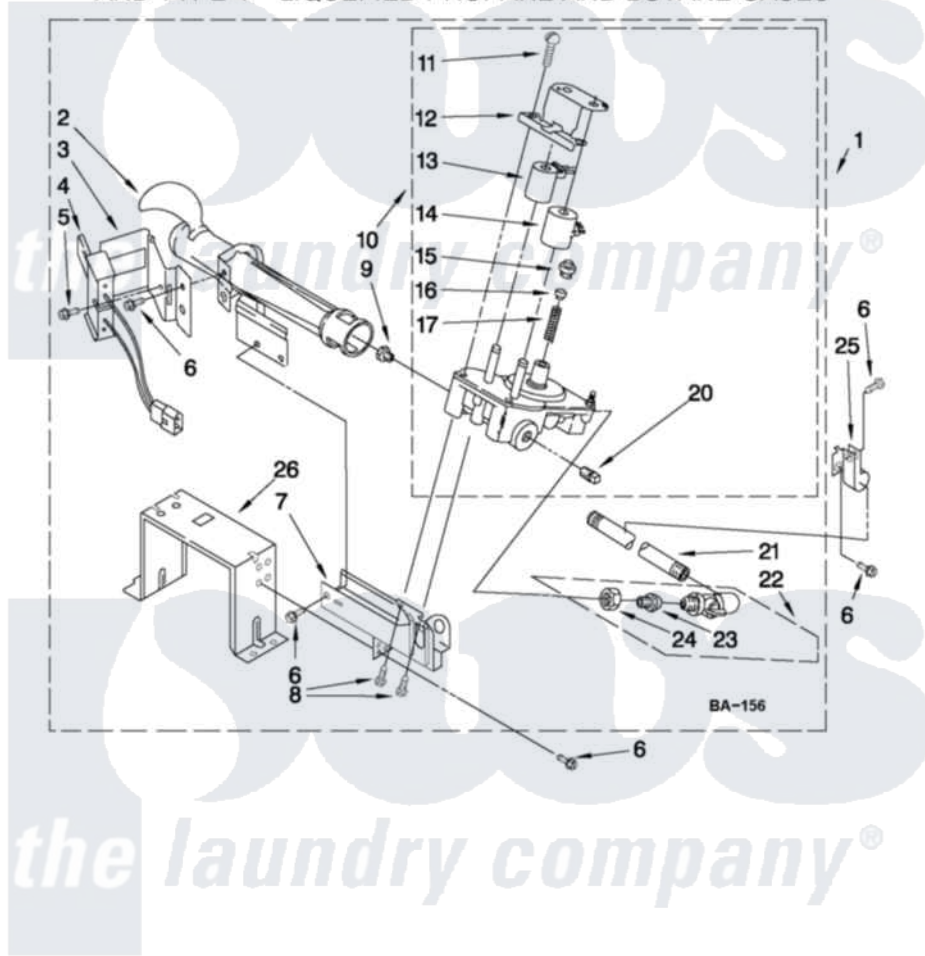

Maytag MLG24PDAXW0 05 - W10135231 BURNER ASSEMBLY

W10135231 BURNER ASSEMBLY

For Model: MLG24PDAXW0
(White)

USE WITH TYPE 1 - NATURAL, TYPE 2 - MIXED,
AND TYPE 4 - LIQUEFIED PROPANE AND BUTANE GASES

FOR ORDERING INFORMATION REFER TO PARTS PRICE LIST

W10135163

10

Maytag [Commercial Maytag MLG24PDAXW0 Dryer Parts](#) Parts Diagram 05 - W10135231 BURNER ASSEMBLY
Click on the part number to view part

Item	Original Part Number	Replaced By	Status	Part Description
1	W10135231	W10492508		Burner-Gas
2	688617	693140		Burner
3	694298			Bracket, Ignitor
4	686590	279311		Ignitor
5	3393909			Screw, 8-32 X 7/8
6	343641	681414		Screw, 10AB X 1/2
7	3389871		Not Available	Base, Burner
8	3387057			Screw, 10-16 X 1/2 Orifice, Burner
9	234870			Orifice, Burner
"	234868			Orifice, Burner
10	W10141728			Valve, Gas 60 Hz
11	694421			Screw, Bracket Mounting
12	694538			Bracket, Shunt
13	694540			Coil, 60 Hz
14	694539			Coil, 60 Hz
15	694424			Leak, Limiter