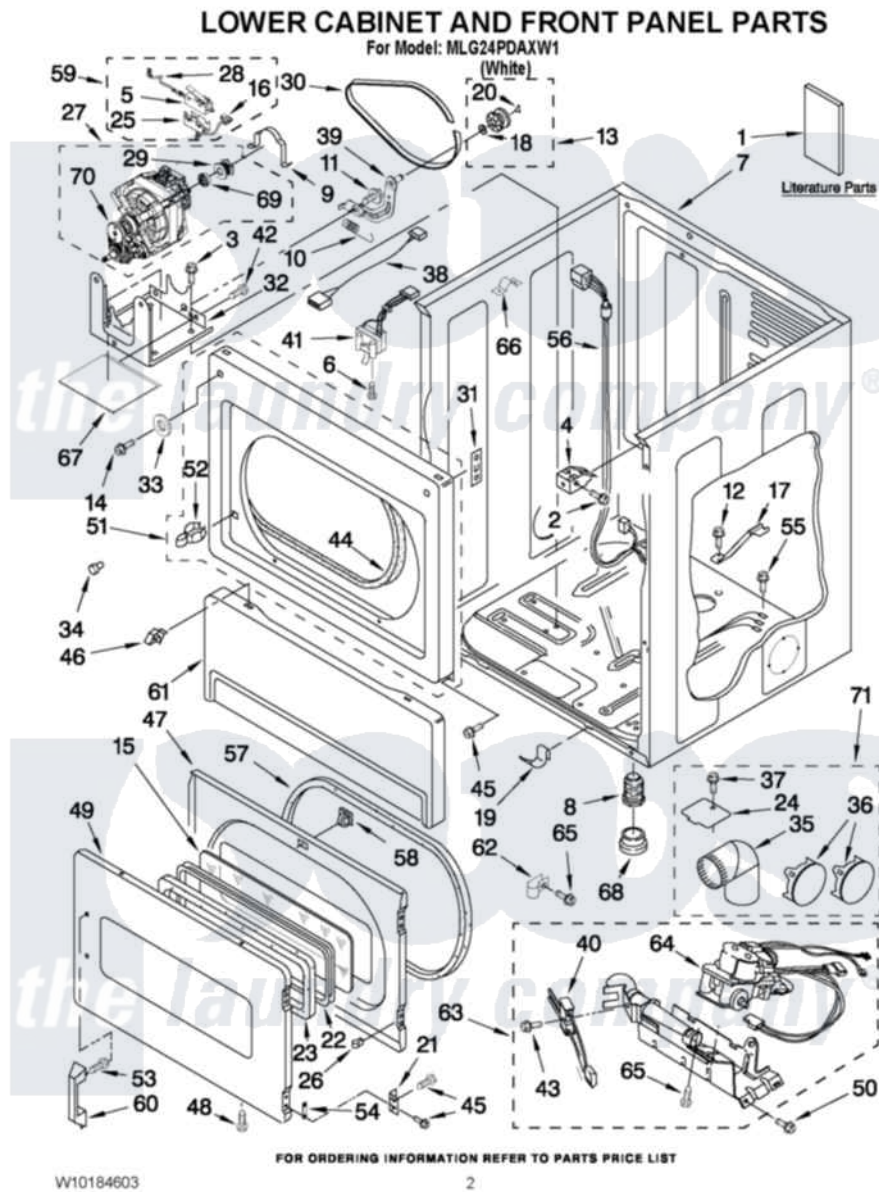

Maytag MLG24PDAXW1 01 - LOWER CABINET AND FRONT PANEL PARTS

Maytag Commercial Maytag MLG24PDAXW1 Dryer Parts Parts Diagram 01 - LOWER CABINET AND FRONT PANEL PARTS

Click on the part number to view part

Item	Original Part Number	Replaced By	Status	Part Description
1	W10184580		Not Available	Installation Instructions
"	W10135168		Not Available	Tech Sheet
"	W10184603			REPAIR PARTS LIST
2	3391915	681615		Screw
3	3390663	681414		Screw, 10AB X 1/2
4	3391846			Clip, Front Panel
5	8564010			Assembly, Switch And Actuator
6	697773	3395530		Screw
7	8310656			Cabinet
8	3392100	49621		Feet-Leveling
9	660658			Clamp, Motor Mounting 343481 685441
10	3387374			Spring, Idler
11	3389420			Retainer-Idler 1/4-20 X 1/16