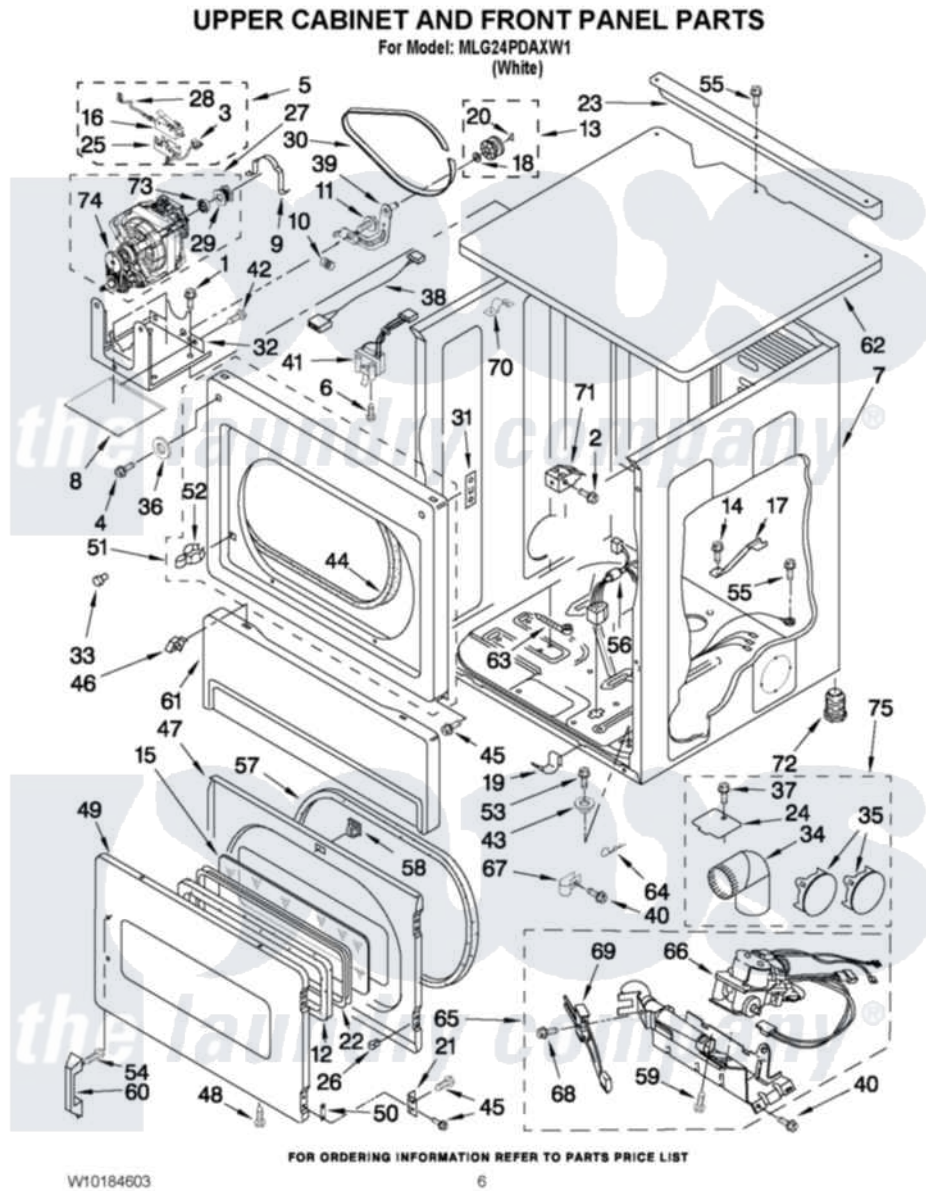

Maytag MLG24PDAXW1 03 - UPPER CABINET AND FRONT PANEL PARTS

Maytag [Commercial Maytag MLG24PDAXW1 Dryer Parts](#) Parts Diagram 03 - UPPER CABINET AND FRONT PANEL PARTS

[Click on the part number to view part](#)

Item	Original Part Number	Replaced By	Status	Part Description
1	3390663	681414		Screw, 10AB X 1/2
2	3391915	681615		Screw
3	8539892			Wire-Motor To Belt Switch
4	3400077			Screw, 10-16 X 1/2
5	W10155571			Switch, Assembly
6	697773	3395530		Screw
7	3978859	280024		Cabinet
8	W10212660			Pad, Sound Dampening
9	660658			Clamp, Motor Mounting 343481 685441
10	3387374			Spring, Idler
11	3389420			Retainer-Idler 1/4-20 X 1/16
12	3392915			Gasket, Window
13	3388672	279640		Pulley-Idr
14	693995			Screw, Hex Head
15	3399018	3398122		Window Pack. Includes