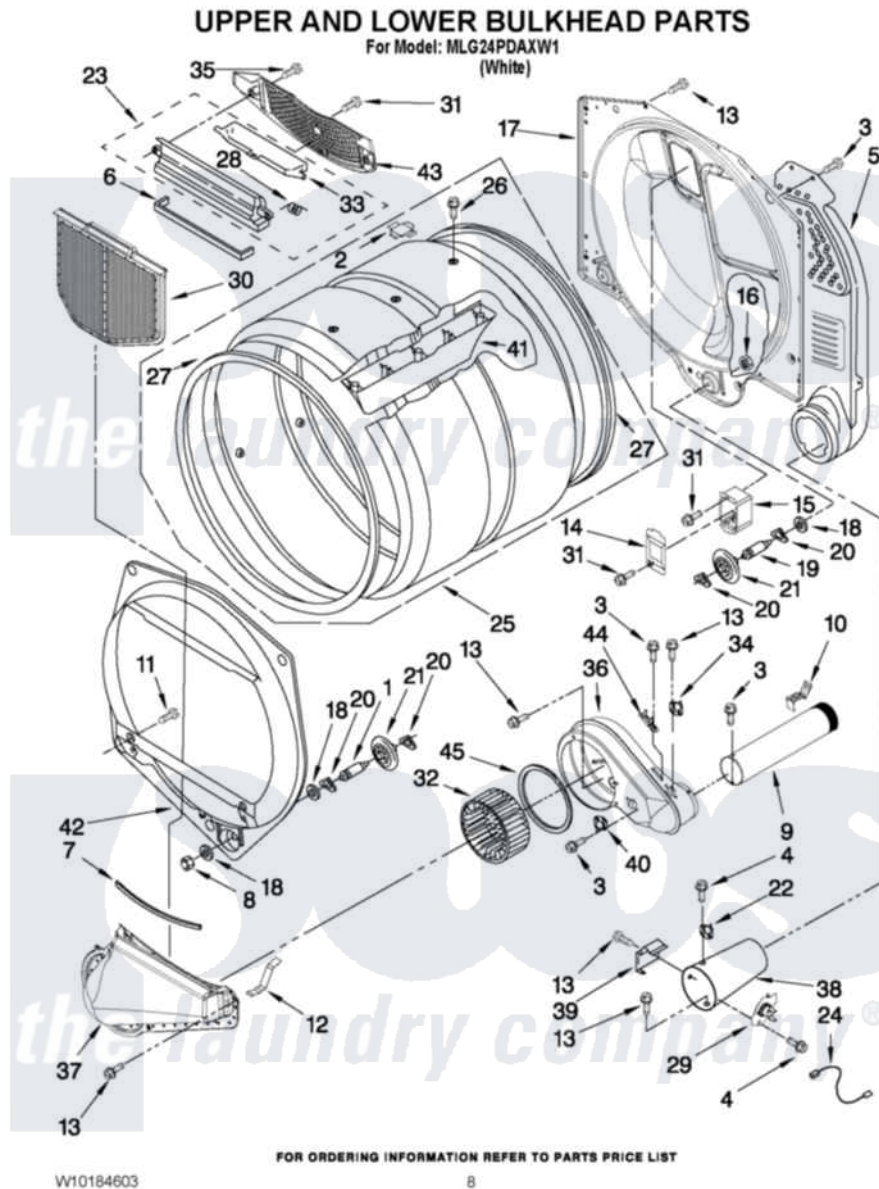

Maytag MLG24PDAXW1 04 - UPPER AND LOWER BULKHEAD PARTS

Maytag [Commercial Maytag MLG24PDAXW1 Dryer Parts](#) Parts Diagram 04 - UPPER AND LOWER BULKHEAD PARTS
Click on the part number to view part

Item	Original Part Number	Replaced By	Status	Part Description
1	8575324	W10359271		Shaft, Drum Roller Threads
2	8066086			Plug, Drum Hole
3	8533971	90767		Screw, 8A X 3/8 HeX Washer Head Tapping
4	90767			Screw, 8A X 3/8 HeX Washer Head Tapping
5	3394346			Air Duct Assembly
6	697813			Seal, Outlet Housing
7	697814	697813		Seal, Outlet Housing
8	3934666	W10080210		Nut, 3/8 X 16
9	8066224	279936		Kit-Exhst
10	8572105			Retainer, Toe Panel
11	3357011	308685		Side Trim)
12	8066208			Clip-Exhaust
13	3390647	488729		Screw
14	3402841	8532165		Lens, Drum Light
15	8578825			Bracket, Drum Light

16	W10001120	W10080190	Nut, 3/8-16
17	8520836		Bulkhead, Rear
18	3387459	W10080960	Washer, Support
19	8575325	W10359272	Shaft, Roller Drum Threads
20	690997		Washer, Thrust
21	8536973	W10314173	Support
22	3391912		Thermostat, High-Limit 255 F
23	8563755		Housing, Outlet Assembly
24	3401707		Jumper, Tco-High Limit
25	8318215	W10197999	Drum
26	W10219342		Screw, Baffle Mounting
27	W10166807	280114	Seal
28	3394986		Spring, Lint Screen Door
29	8573713		Thermal-Cutoff
30	W10049370	W10120998	Screen
31	487909	488729	Screw
32	W10168564	W10349492	Wheel, Blower
33	8563758		Door, Lint Screen
34	W10131836		Thermostat 140 F Cycling
35	3387230		Screw, 10-16 X 13/16
36	W10135254		Housing, Blower
37	8066168	W10128606	Duct-Lint
38	8573824		Funnel, Burner
39	338906		Radiant, Sensor
40	W10193019		Thermostat 155 F
41	697693	W10113136	Baffle, Drum
42	697557		Bulkhead, Front
43	8563756		Grille, Outlet
44	3392519		Thermal Limiter
45	697770		Seal, Cover Plate Blower Housing