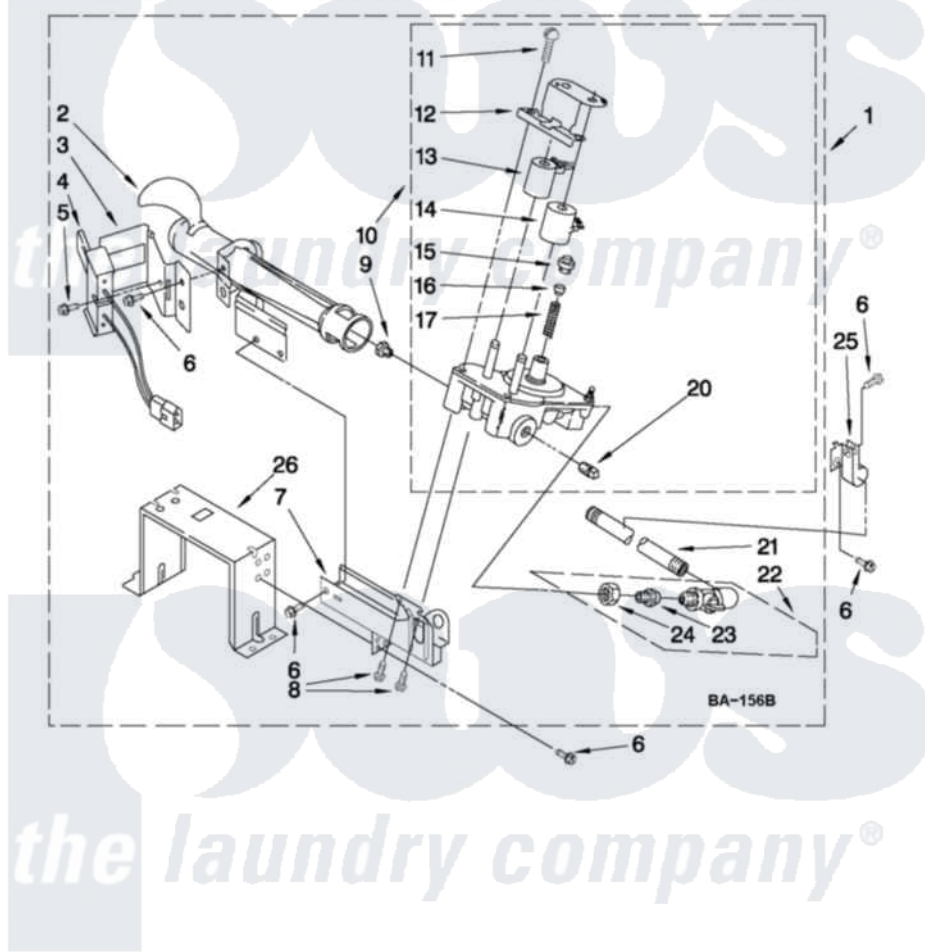

Maytag MLG24PDAXW1 05 - W10135231 BURNER ASSEMBLY

W10135231 BURNER ASSEMBLY

For Model: MLG24PDAXW1
(White)

USE WITH TYPE 1 - NATURAL, TYPE 2 - MIXED,
AND TYPE 4 - LIQUEFIED PROPANE AND BUTANE GASES

W10184603

FOR ORDERING INFORMATION REFER TO PARTS PRICE LIST

10

Maytag [Commercial Maytag MLG24PDAXW1 Dryer Parts](#) Parts Diagram 05 - W10135231 BURNER ASSEMBLY
Click on the part number to view part

Item	Original Part Number	Replaced By	Status	Part Description
1	W10135231	W10492508		Burner-Gas
2	688617	693140		Burner
3	694298			Bracket, Ignitor
4	686590	279311		Ignitor
5	3393909			Screw, 8-32 X 7/8
6	343641	681414		Screw, 10AB X 1/2
7	3389871		Not Available	Base, Burner
8	3387057			Screw, 10-16 X 1/2 Orifice, Burner
9	234870			Orifice, Burner
"	234868			Orifice, Burner
10	W10141728			Valve, Gas 60 Hz
11	694421			Screw, Bracket Mounting
12	694538			Bracket, Shunt
13	694540			Coil, 60 Hz
14	694539			Coil, 60 Hz
15	694424			Leak, Limiter