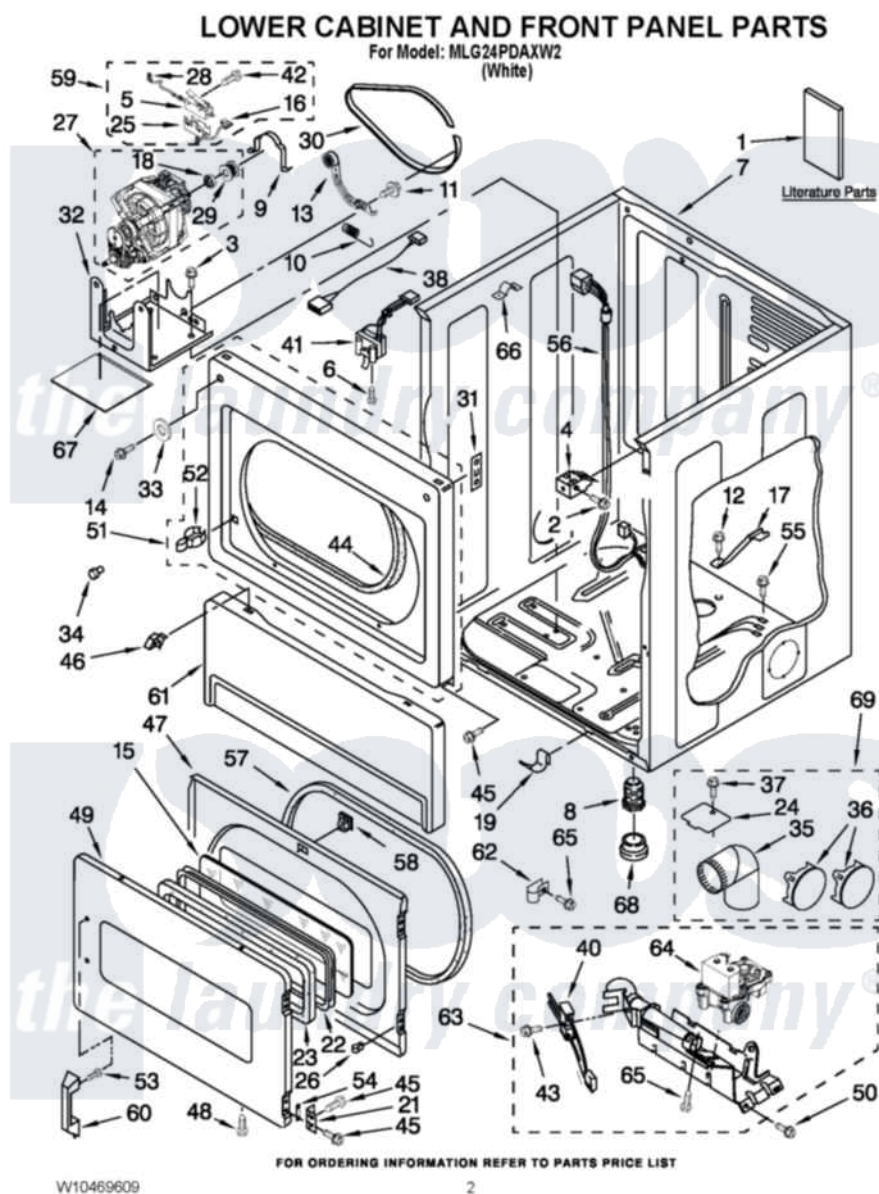

Maytag MLG24PDAXW2 01 - LOWER CABINET AND FRONT PANEL PARTS

Maytag [Commercial Maytag MLG24PDAXW2 Dryer Parts](#) Parts Diagram 01 - LOWER CABINET AND FRONT PANEL PARTS

[Click on the part number to view part](#)

Item	Original Part Number	Replaced By	Status	Part Description
1	W10184580		Not Available	Installation Instructions
"	W10135168		Not Available	Tech Sheet
"	W10469609		Not Available	REPAIR PARTS LIST
2	3391915	681615		Screw
3	3390663	681414		Screw, 10AB X 1/2
4	3391846			Clip, Front Panel
5	8564010			Assembly, Switch And Actuator
6	697773	3395530		Screw
7	8310656			Cabinet
8	3392100	49621		Feet-Leveling
9	660658			Clamp, Motor Mounting 343481 685441
10	3387374			Spring, Idler
11	3389420			Retainer-Idler 1/4-20 X 1/16