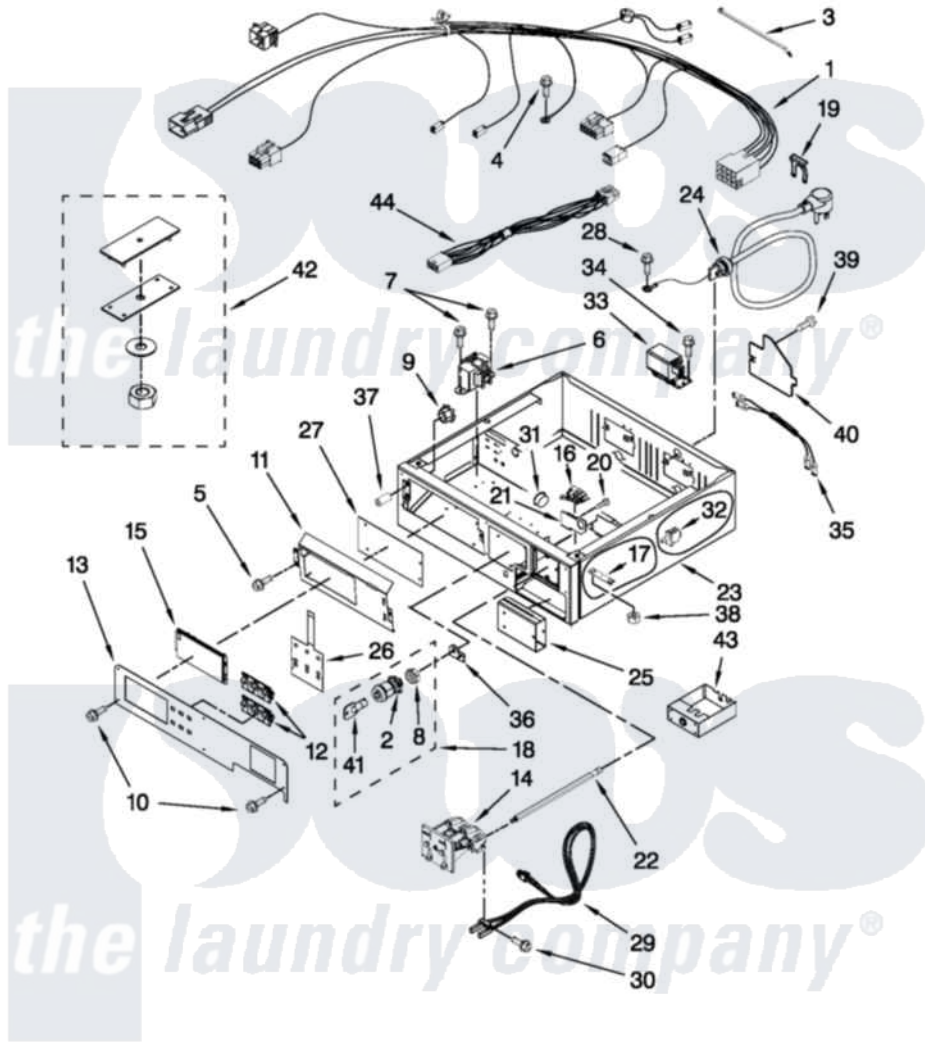

Maytag MLG24PDAXW2 02 - CONTROL PANEL AND SEPARATOR PARTS

CONTROL PANEL AND SEPARATOR PARTS

For Model: MLG24PDAXW2
(White)

FOR ORDERING INFORMATION REFER TO PARTS PRICE LIST

W10469609

4

Maytag [Commercial Maytag MLG24PDAXW2 Dryer Parts](#) Parts Diagram 02 - CONTROL PANEL AND SEPARATOR PARTS

[Click on the part number to view part](#)

Item	Original Part Number	Replaced By	Status	Part Description
1	W10167621			Harness, Collar
2	W10139762			Hex Nut, 3/4-27
3	8529895			Tie, Cable
4	697776	4331106		Screw, No.10-32 X 7/16
5	W10140652			Screw, 6-20 X 1/2
6	W10133285			Transformer 120V To 22.5vac
7	8533971	90767		Screw, 8A X 3/8 HeX Washer Head Tapping
8	W10177242			Hex-Nut 9/32 - 28
9	W10139046			Nut 6-32
10	W10386302	W10131119		Screw, 8-18 X 5/16
11	W10163677			Plate, Control Mounting
12	W10131113			Push Button
13	W10135185			Facia Console
14	W10133245			Dual Coin Drop Assembly
15	W10133268			Cover, Display

16	W10447152		Service Access, Switch
17	W10159907		Mounting Strap, Weld Assembly
18	W10133264		Lock Assembly, Service Door
19	694415		Clip, Strain Relief
20	3400408		Screw, 4-40 X 5/8
21	W10160652		Bracket-Switch
22	W10137319		Hex-Bar Bolt
23	W10159849		Collar
24	W10239314		Cord, Power
25	W10133258		Vault-Body Assembly
26	W10133278		Membrane Switch Assembly
27	W10130700		Control Board
28	8533974	4331106	Screw, No.10-32 X 7/16
29	W10247389		Sensor
"	W10247388		Coin Optic Sensor Assembly Coin 2
30	W10142655		Screw, 6-20 X 1.00
31	W10165297		Snap Bushing
32	W10131838		Switch, Vault And Service Door
33	W10306592	W10339736	Filter, Interference
34	8533971	90767	Screw, 8A X 3/8 HeX Washer Head Tapping
35	W10188051		Jumper, Line Filter
36	W10133266		Cam-Lock
37	W10133514		Spacer
38	W10080190		Nut, 3/8-16
39	3400000		Screw, 10-24 X 3/8
40	3396795		Cover, Terminal Block
41	W10140858		Key
42	W10169579		Kit-Coin Box, Security
43	W10133248		Coin Box
44	W10111027		Jumper, Transformer