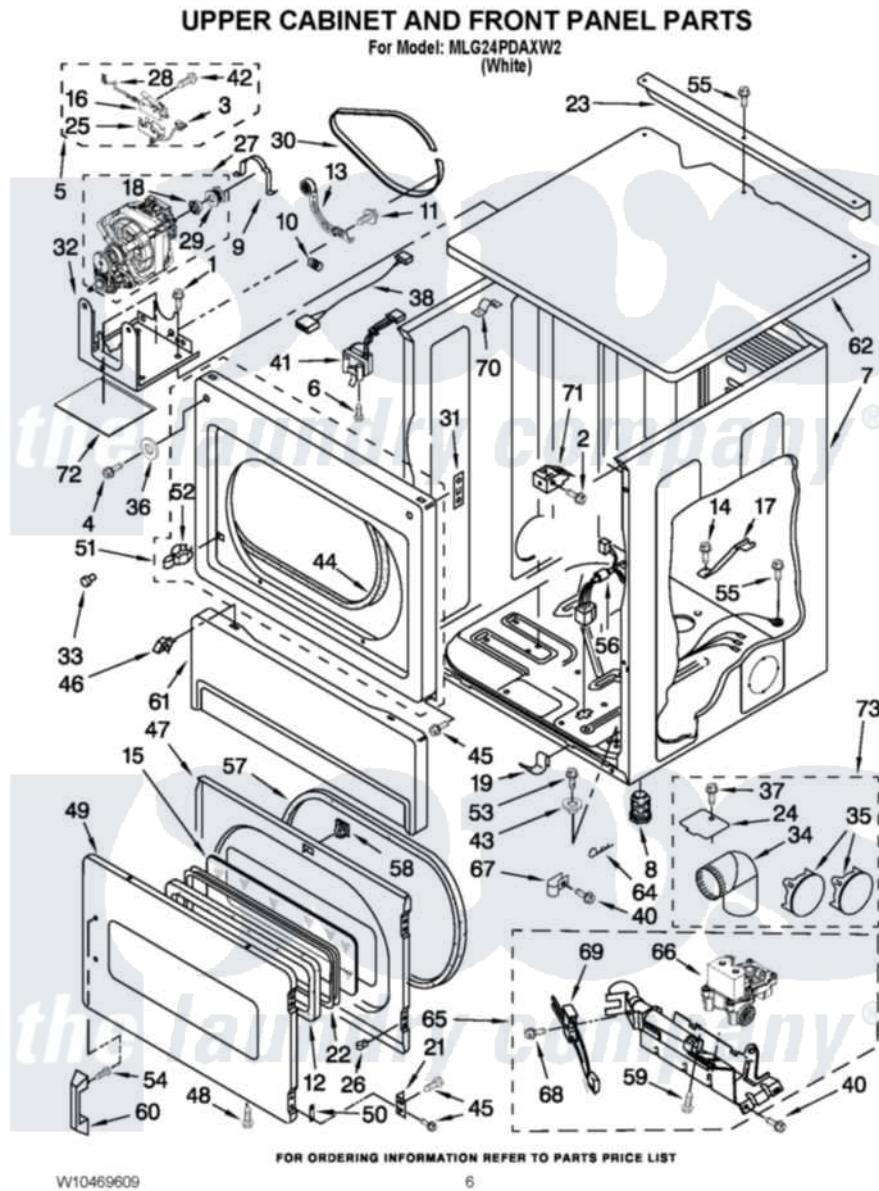

Maytag MLG24PDAXW2 03 - UPPER CABINET AND FRONT PANEL PARTS

Maytag [Commercial Maytag MLG24PDAXW2 Dryer Parts](#) Parts Diagram 03 - UPPER CABINET AND FRONT PANEL PARTS

[Click on the part number to view part](#)

Item	Original Part Number	Replaced By	Status	Part Description
1	3390663	681414		Screw, 10AB X 1/2
2	3391915	681615		Screw
3	8539892			Wire-Motor To Belt Switch
4	3400077			Screw, 10-16 X 1/2
5	W10155571			Switch, Assembly
6	697773	3395530		Screw
7	3978859	280024		Cabinet
8	689172			Foot, Dryer
9	660658			Clamp, Motor Mounting 343481 685441
10	3387374			Spring, Idler
11	3389420			Retainer-Idler 1/4-20 X 1/16
12	3392915			Gasket, Window
13	W10344192			Idler Assembly
14	693995			Screw, Hex Head
15	3399018	3398122		Window Pack. Includes