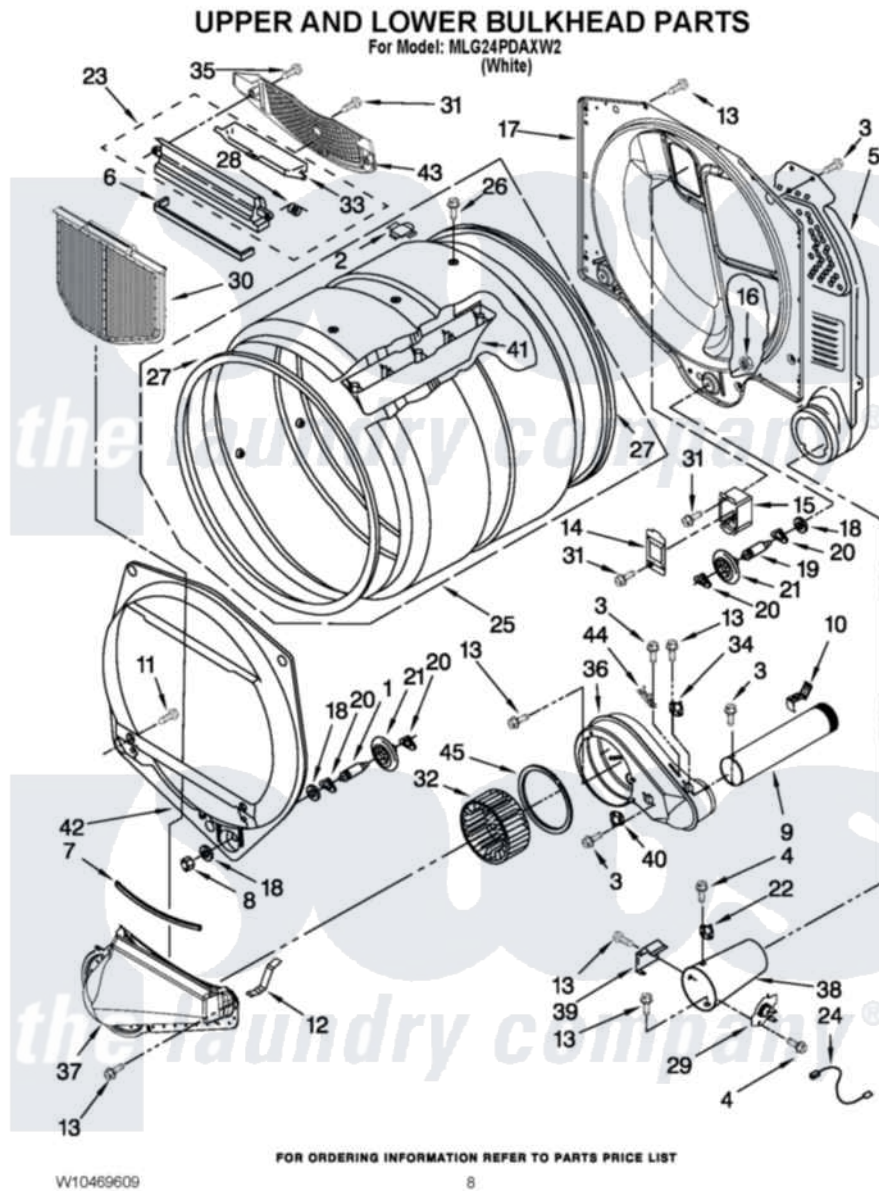

Maytag MLG24PDAXW2 04 - UPPER AND LOWER BULKHEAD PARTS

Maytag [Commercial Maytag MLG24PDAXW2 Dryer Parts](#) Parts Diagram 04 - UPPER AND LOWER BULKHEAD PARTS
Click on the part number to view part

Item	Original Part Number	Replaced By	Status	Part Description
1	8575324	W10359271		Shaft, Drum Roller Threads
2	8066086			Plug, Drum Hole
3	8533971	90767		Screw, 8A X 3/8 HeX Washer Head Tapping
4	90767			Screw, 8A X 3/8 HeX Washer Head Tapping
5	3394346			Air Duct Assembly
6	697813			Seal, Outlet Housing
7	697814	697813		Seal, Outlet Housing
8	3934666	W10080210		Nut, 3/8 X 16
9	8066224	279936		Kit-Exhst
10	8572105			Retainer, Toe Panel
11	3357011	308685		Side Trim)
12	W10345456	8066208		Clip-Exhaust
13	3390647	488729		Screw
14	3402841	8532165		Lens, Drum Light
15	8578825			Bracket, Drum Light

16	W10001120	W10080190	Nut, 3/8-16
17	8520836		Bulkhead, Rear
18	3387459	W10080960	Washer, Support
19	8575325	W10359272	Shaft, Roller Drum Threads
20	690997		Washer, Thrust
21	W10314171		Roller, Support Assembly
22	3391912		Thermostat, High-Limit 255 F
23	8563755		Housing, Outlet Assembly
24	3401707		Jumper, Tco-High Limit
25	8318215	W10197999	Drum
26	W10219342		Screw, Baffle Mounting
27	W10166807	280114	Seal
28	3394986		Spring, Lint Screen Door
29	8573713		Thermal-Cutoff
30	W10049370	W10120998	Screen
31	695240	488729	Screw
32	W10349492		Wheel, Blower
33	8563758		Door, Lint Screen
34	W10131836		Thermostat 140 F Cycling
35	3387230		Screw, 10-16 X 13/16
36	W10135254		Housing, Blower
37	8066168	W10128606	Duct-Lint
38	8573824		Funnel, Burner
39	338906		Radiant, Sensor
40	W10193019		Thermostat 155 F
41	697693	W10113136	Baffle, Drum
42	697557		Bulkhead, Front
43	8563756		Grille, Outlet
44	3392519		Thermal Limiter
45	697770		Seal, Cover Plate Blower Housing