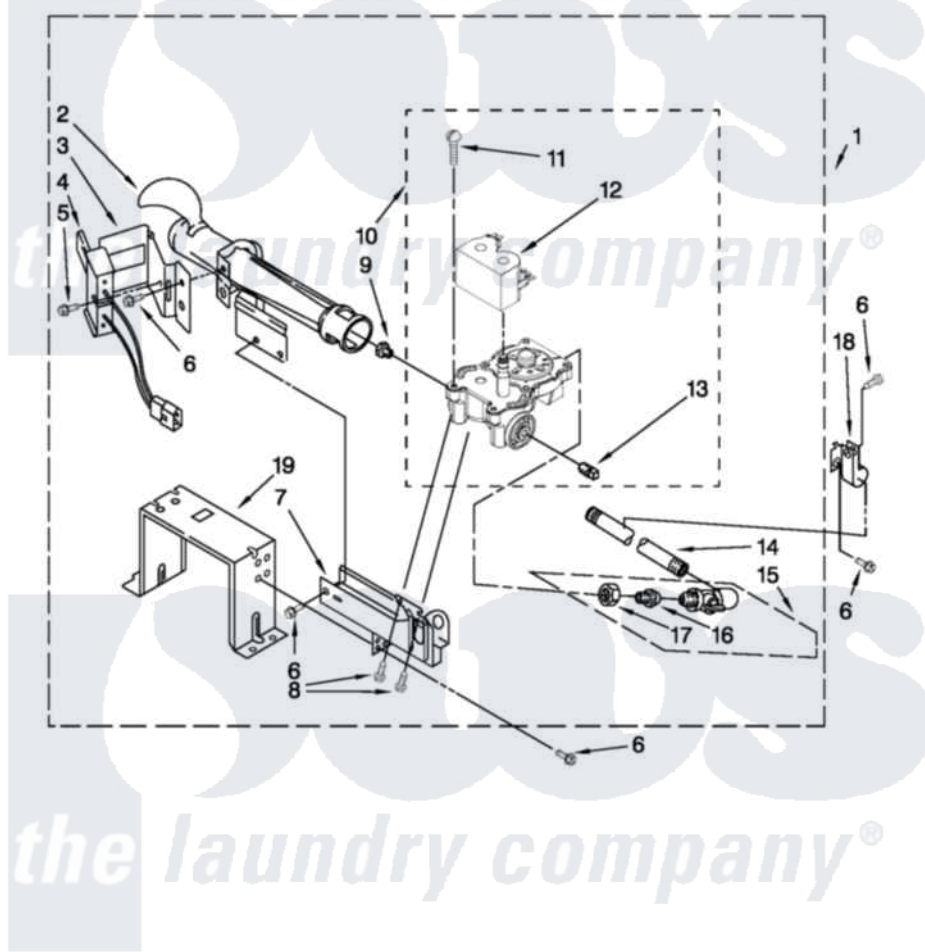

Maytag MLG24PDAXW2 05 - BURNER ASSEMBLY

BURNER ASSEMBLY

For Model: MLG24PDAXW2
(White)

USE WITH TYPE 1 - NATURAL, TYPE 2 - MIXED,
AND TYPE 4 - LIQUEFIED PROPANE AND BUTANE GASES

FOR ORDERING INFORMATION REFER TO PARTS PRICE LIST

W10469609

10

Maytag [Commercial Maytag MLG24PDAXW2 Dryer Parts](#) Parts Diagram 05 - BURNER ASSEMBLY
Click on the part number to view part

Item	Original Part Number	Replaced By	Status	Part Description
1	W10400668	W10492508		Burner-Gas
2	688617	693140		Burner
3	694298			Bracket, Ignitor
4	686590	279311		Ignitor
5	3393909			Screw, 8-32 X 7/8
6	343641	681414		Screw, 10AB X 1/2
7	3389871		Not Available	Base, Burner
8	3387057			Screw, 10-16 X 1/2 Orifice, Burner
9	234870			Orifice, Burner
"	234868			Orifice, Burner
10	W10299939			Valve, Gas 60 Hz
11	326049536			Screw, Coil
12	W10328463			Coil, 60 Hz
13	W10295523			Plug, Pipe
14	W10110395			Pipe, Gas Supply
15	697441			Valve And Union Shut-Off