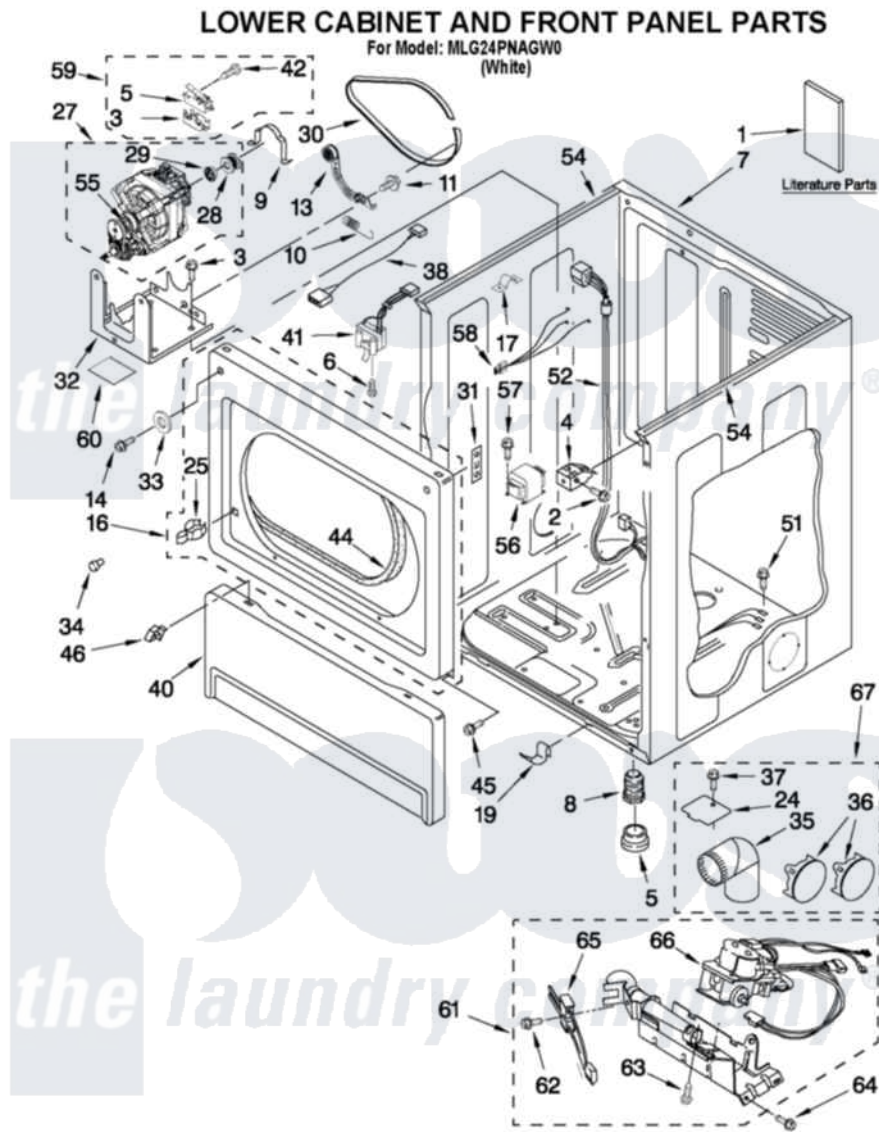

# Maytag MLG24PNAGW0 01 - LOWER CABINET AND FRONT PANEL PARTS

FOR ORDERING INFORMATION REFER TO PARTS PRICE LIST

W10184544

2

## Maytag Commercial Maytag MLG24PNAGW0 Dryer Parts Parts Diagram 01 - LOWER CABINET AND FRONT PANEL PARTS

Click on the part number to view part

Item	Original Part Number	Replaced By	Status	Part Description
1	W10184555		Not Available	INSTALLATION INSTRUCTIONS
"	W10184546		Not Available	TECH SHEET
"	<a href="#">W10184544</a>			REPAIR PARTS LIST
2	<a href="#">W10223793</a>	<a href="#">3400080</a>		Screw
3	<a href="#">8564011</a>			Bracket-Switch
4	<a href="#">3391846</a>			Clip, Front Panel
5	<a href="#">8564010</a>			Assembly, Switch And Actuator
6	<a href="#">W10080540</a>			Screw, 6-20 X 7/8
7	<a href="#">8310656</a>			Cabinet
8	3392100	<a href="#">49621</a>		Feet-Leveling
9	<a href="#">660658</a>			Clamp, Motor Mounting 343481 685441
10	<a href="#">3387374</a>			Spring, Idler
11	<a href="#">3389420</a>			Retainer-Idler 1/4-20 X 1/16