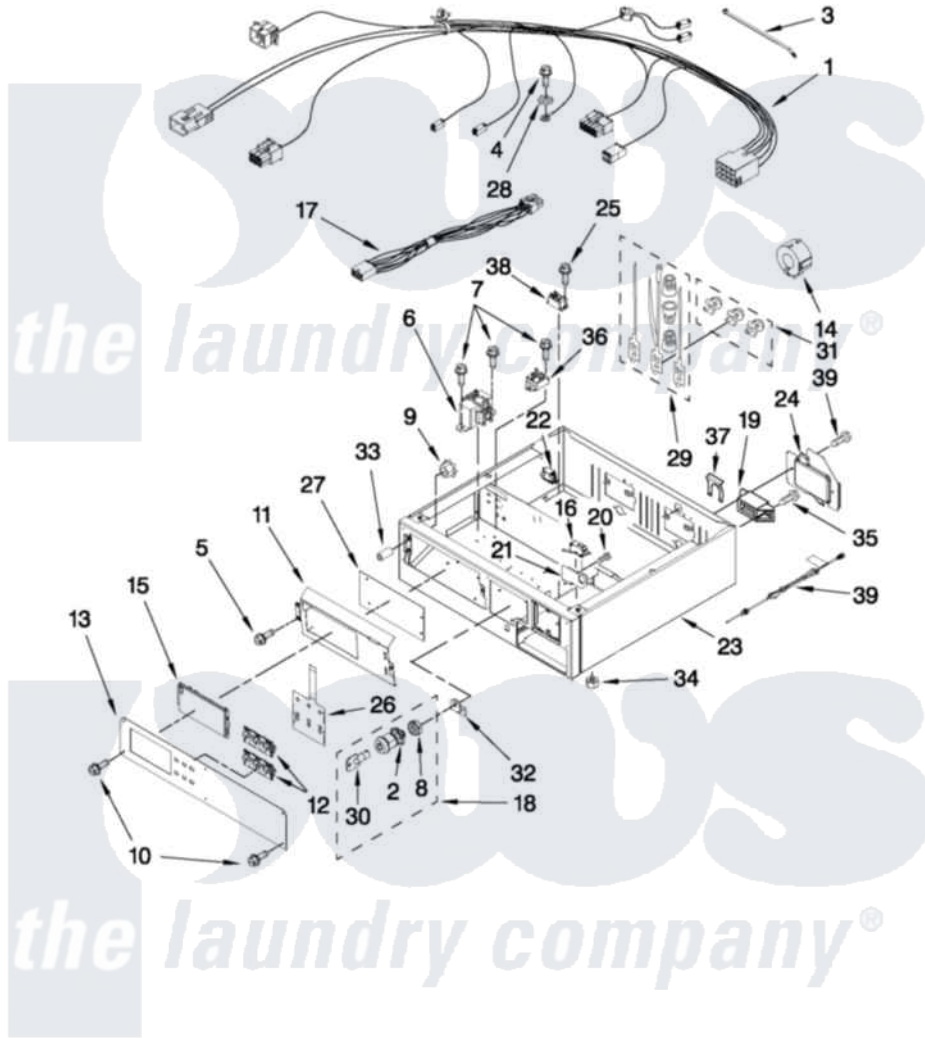

# Maytag MLG24PNAGW0 02 - CONTROL PANEL AND SEPARATOR PARTS

## CONTROL PANEL AND SEPARATOR PARTS

For Model: MLG24PNAGW0  
(White)

FOR ORDERING INFORMATION REFER TO PARTS PRICE LIST

W10184544

4

Maytag [Commercial Maytag MLG24PNAGW0 Dryer Parts](#) Parts Diagram 02 - CONTROL PANEL AND SEPARATOR PARTS

[Click on the part number to view part](#)

Item	Original Part Number	Replaced By	Status	Part Description
1	<a href="#">W10169700</a>			Harness, Collar
2	<a href="#">W10139762</a>			Hex Nut, 3/4-27
3	<a href="#">8529895</a>			Tie, Cable
4	697776	<a href="#">4331106</a>		Screw, No.10-32 X 7/16
5	<a href="#">W10140652</a>			Screw, 6-20 X 1/2
6	<a href="#">W10237957</a>			Transformer 120 - 22.5 Vac
7	<a href="#">W10080820</a>			Screw, 8-18 X .298
8	<a href="#">W10177242</a>			Hex-Nut 9/32 - 28
9	<a href="#">W10139046</a>			Nut 6-32
10	<a href="#">W10131119</a>			Screw, 8-18 X 5/16
11	<a href="#">W10163677</a>			Plate, Control Mounting
12	<a href="#">W10131113</a>			Push Button
13	<a href="#">W10135193</a>			Facia Console
14	<a href="#">3407172</a>			Harness, Choke
15	<a href="#">W10133268</a>			Cover, Display
16	<a href="#">W10133281</a>			Switch, Service Access