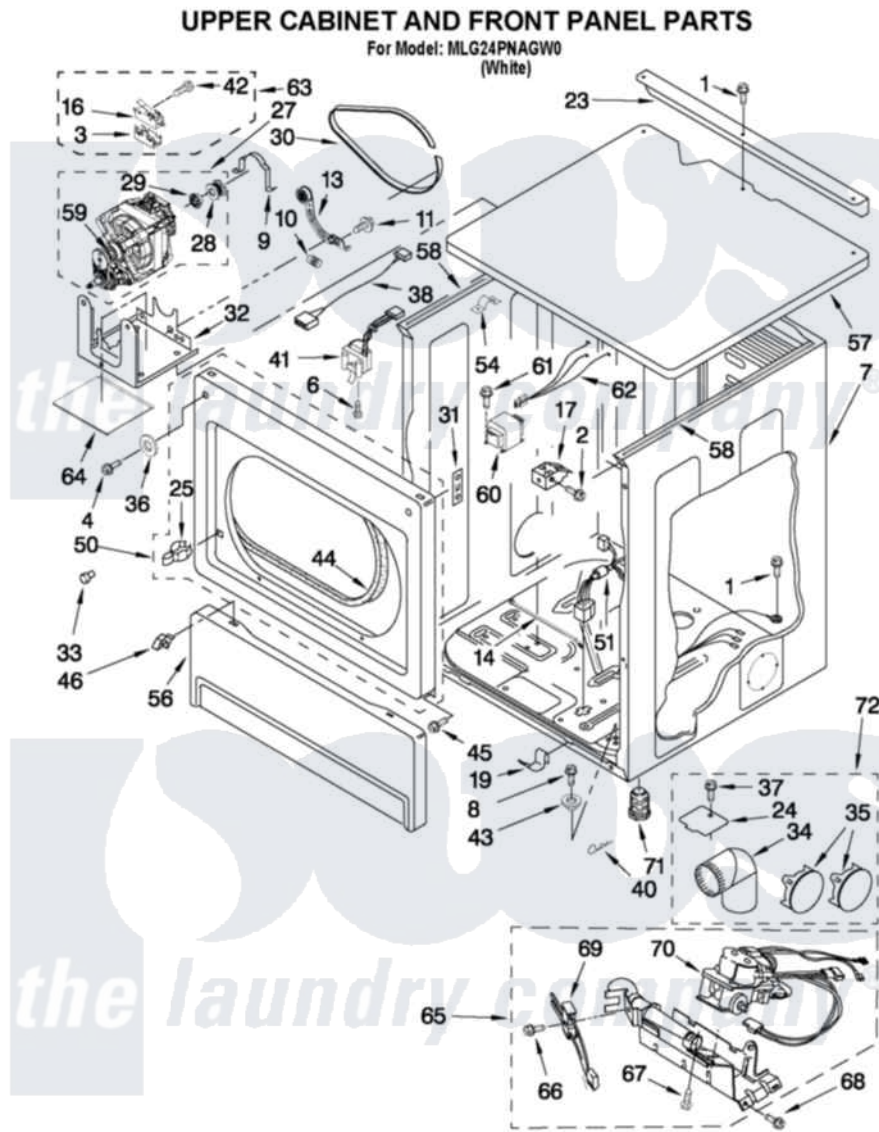

Maytag MLG24PNAGW0 03 - UPPER CABINET AND FRONT PANEL PARTS

FOR ORDERING INFORMATION REFER TO PARTS PRICE LIST

W10184544

6

Maytag [Commercial Maytag MLG24PNAGW0 Dryer Parts](#) Parts Diagram 03 - UPPER CABINET AND FRONT PANEL PARTS

[Click on the part number to view part](#)

Item	Original Part Number	Replaced By	Status	Part Description
1	W10080700			Screw, 8-18 X 1/2
2	W10223793	3400080		Screw
3	8564011			Bracket-Switch
4	3400077			Screw, 10-16 X 1/2
6	W10080540			Screw, 6-20 X 7/8
7	3978859	280024		Cabinet
8	W10223796			5/16-18 X 1.00
9	660658			Clamp, Motor Mounting 343481 685441
10	3387374			Spring, Idler
11	3389420			Retainer-Idler 1/4-20 X 1/16
13	W10141380	W10344192		Idler Assembly
14	8529895			Tie, Cable
16	8564010			Assembly, Switch And Actuator