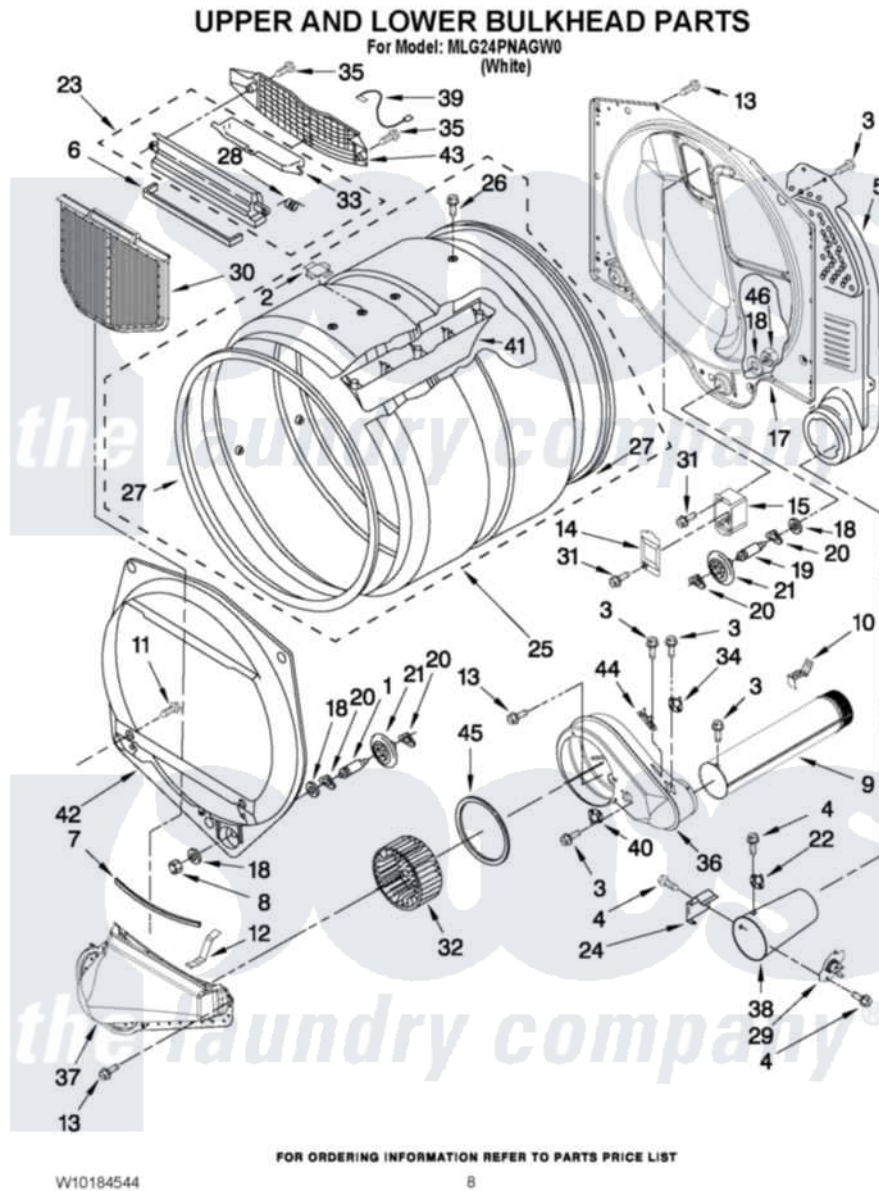

# Maytag MLG24PNAGW0 04 - UPPER AND LOWER BULKHEAD PARTS

Maytag [Commercial Maytag MLG24PNAGW0 Dryer Parts](#) Parts Diagram 04 - UPPER AND LOWER BULKHEAD PARTS

[Click on the part number to view part](#)

Item	Original Part Number	Replaced By	Status	Part Description
1	<a href="#">8575324</a>	<a href="#">W10359271</a>		Shaft, Drum Roller Threads
2	<a href="#">W10128544</a>			Housing-Outlet
3	<a href="#">W10080820</a>			Screw, 8-18 X .298
4	<a href="#">W10080280</a>			Screw, 8-18 X 3/8
5	<a href="#">3394346</a>			Air Duct Assembly
6	<a href="#">697813</a>			Seal, Outlet Housing
7	697814	<a href="#">697813</a>		Seal, Outlet Housing
8	<a href="#">W10080210</a>			Nut, 3/8 X 16
9	<a href="#">W10121167</a>			Exhaust Pipe
10	<a href="#">8572105</a>			Retainer, Toe Panel
11	<a href="#">W10080590</a>			Screw, 10-16 X 1/2
12	<a href="#">8066208</a>			Clip-Exhaust
13	<a href="#">W10080700</a>			Screw, 8-18 X 1/2
14	3402841	<a href="#">8532165</a>		Lens, Drum Light
15	<a href="#">8578825</a>			Bracket, Drum Light
17	<a href="#">8520836</a>			Bulkhead, Rear