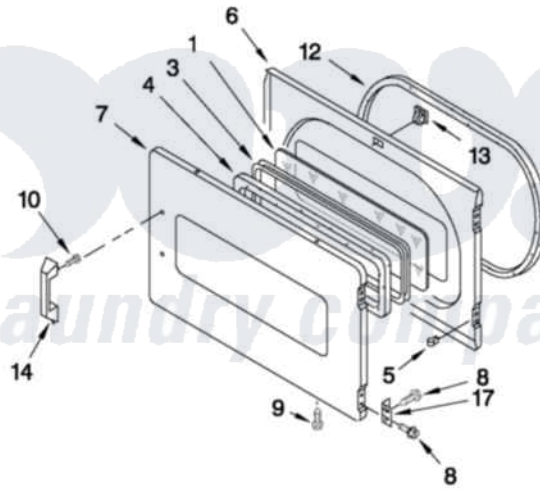

Maytag MLG24PNAGW0 05 - DOOR PARTS

DOOR PARTS

For Model: MLG24PNAGW0
(White)

FOR ORDERING INFORMATION REFER TO PARTS PRICE LIST

W10184544

10

Maytag [Commercial Maytag MLG24PNAGW0 Dryer Parts](#) Parts Diagram 05 - DOOR PARTS
Click on the part number to view part

Item	Original Part Number	Replaced By	Status	Part Description
1	3392918	3396122		Window Pack. Includes Illustration 15 And 25)
NI	3396122			Window Pack. Includes Illustration 15 And 25)
2	W10279703			Hinge And Pin Assembly
3	3392914			Frame, Window
4	3392915			Gasket, Window
5	3389249			Nut, Inner Door
6	W10205622	W10244331		Door-Rear
7	W10205649			Door, Front
8	W10080310			Screw, 8-18 X 1/2
9	W10080300			Screw, 8-18 X 3/8
10	W10080840			Screw, 8-18 X 5/8
11	W10191265			Plug, Hinge Screw Front Panel
12	3390735			Seal, Door
13	3392538	279570		Latch
14	W10213202			Handle, Door