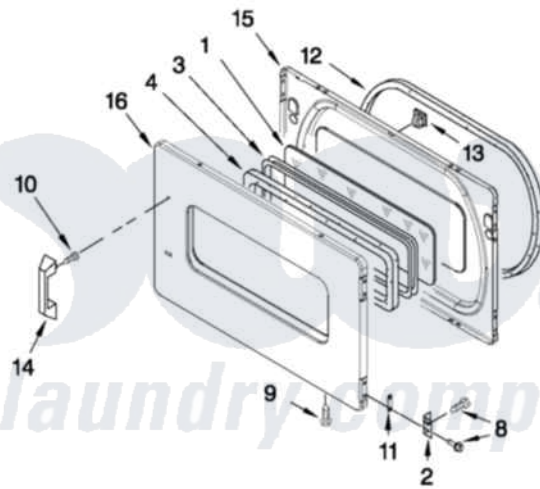

Maytag MLG24PNAGW0 05 - DOOR PARTS

DOOR PARTS

For Model: MLG24PNAGW0
(White)

FOR ORDERING INFORMATION REFER TO PARTS PRICE LIST

W10184544

10

Maytag [Commercial Maytag MLG24PNAGW0 Dryer Parts](#) Parts Diagram 05 - DOOR PARTS
Click on the part number to view part

Item	Original Part Number	Replaced By	Status	Part Description
1	3392918	3396122		Window Pack. Includes Illustration 15 And 25)
NI	3396122			Window Pack. Includes Illustration 15 And 25)
2	W10279703			Hinge And Pin Assembly
3	3392914			Frame, Window
4	3392915			Gasket, Window
5	3389249			Nut, Inner Door
6	W10205622	W10244331		Door-Rear
7	W10205649			Door, Front
8	W10080310			Screw, 8-18 X 1/2
9	W10080300			Screw, 8-18 X 3/8
10	W10080840			Screw, 8-18 X 5/8
11	W10191265			Plug, Hinge Screw Front Panel
12	3390735			Seal, Door
13	3392538	279570		Latch
14	W10213202			Handle, Door