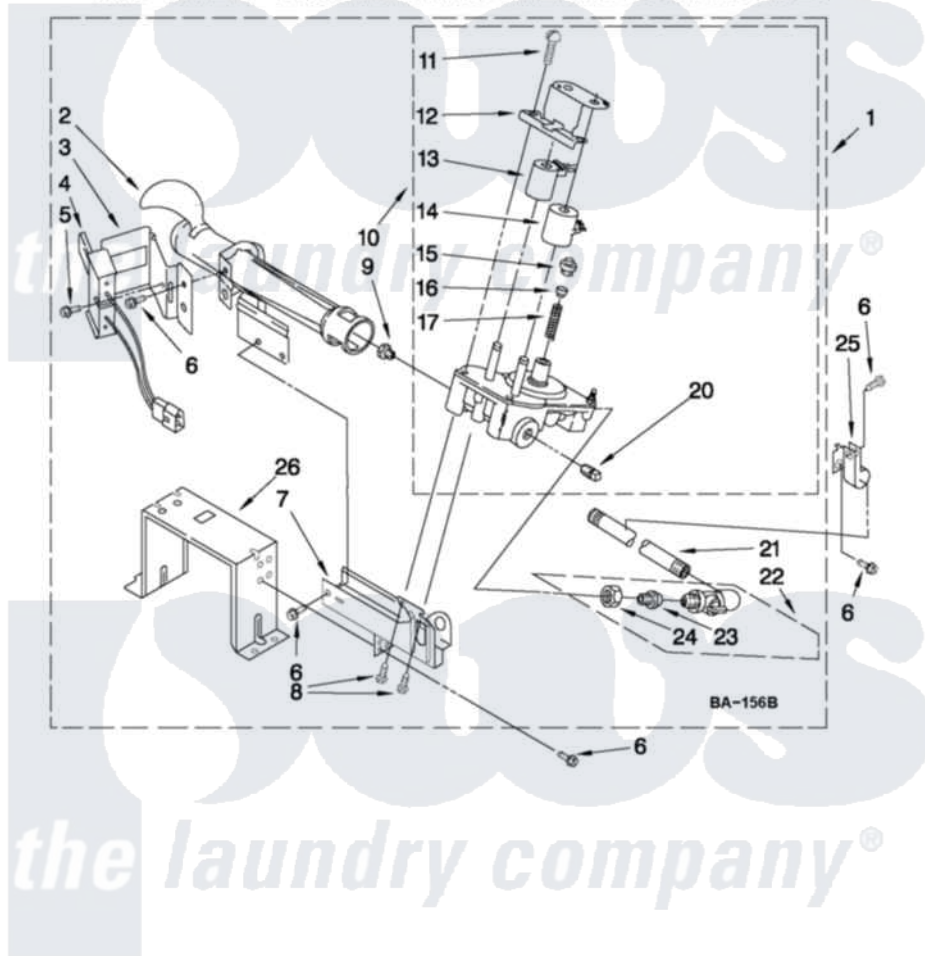

Maytag MLG24PNAGW0 06 - W10096909 BURNER ASSEMBLY

W10096909 BURNER ASSEMBLY

For Model: MLG24PNAGW0
(White)

USE WITH TYPE 1 - NATURAL, TYPE 2 - MIXED,
AND TYPE 4 - LIQUEFIED PROPANE AND BUTANE GASES

FOR ORDERING INFORMATION REFER TO PARTS PRICE LIST

W10184544

12

Maytag [Commercial Maytag MLG24PNAGW0 Dryer Parts](#) Parts Diagram 06 - W10096909 BURNER ASSEMBLY
Click on the part number to view part

Item	Original Part Number	Replaced By	Status	Part Description
1	W10135231	W10492508		Burner-Gas
2	688617	693140		Burner
3	694298			Bracket, Ignitor
4	686590	279311		Ignitor
5	3393909			Screw, 8-32 X 7/8
6	343641	681414		Screw, 10AB X 1/2
7	3389871		Not Available	Base, Burner
8	3387057			Screw, 10-16 X 1/2 Orifice, Burner
9	234870			Orifice, Burner
"	234868			Orifice, Burner
10	W10141728			Valve, Gas 60 Hz
11	694421			Screw, Bracket Mounting
12	694538			Bracket, Shunt
13	694540			Coil, 60 Hz
14	694539			Coil, 60 Hz
15	694424			Leak, Limiter

16	694423		Screw, Regulator Adjustment
17	694422		Spring, Regulator
20	239822	W10295523	Plug, Pipe
21	W10110395		Pipe, Gas Supply
22	697441		Valve And Union Shut-Off
23	3393767		Pipe, Tail
24	233076		Nut, Compression
25	3387561		Clamp-Pipe
26	3389889		Bracket, Support
NI	W10436933		Conversion Kit To Type L.P.G.