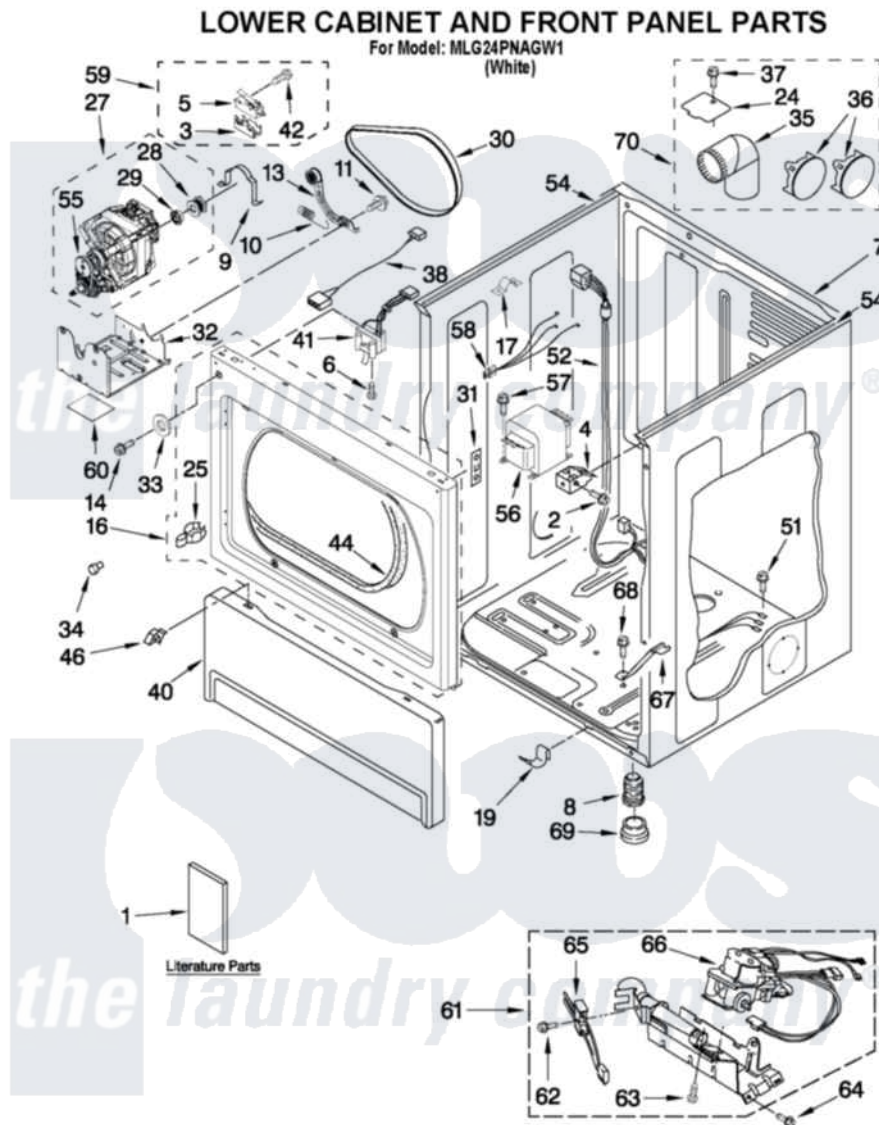

# Maytag MLG24PNAGW1 01 - LOWER CABINET AND FRONT PANEL PARTS

FOR ORDERING INFORMATION REFER TO PARTS PRICE LIST

W10396212

2

Maytag [Commercial Maytag MLG24PNAGW1 Dryer Parts](#) Parts Diagram 01 - LOWER CABINET AND FRONT PANEL PARTS

[Click on the part number to view part](#)

Item	Original Part Number	Replaced By	Status	Part Description
1	W10184555		Not Available	INSTALLATION INSTRUCTIONS
"	W10184546		Not Available	TECH SHEET
2	3391915	<a href="#">681615</a>		Screw
3	<a href="#">8564011</a>			Bracket-Switch
4	<a href="#">3391846</a>			Clip, Front Panel
5	<a href="#">W10410873</a>			Assembly, Switch And Actuator
6	697773	<a href="#">3395530</a>		Screw
7	<a href="#">8310656</a>			Cabinet
8	3392100	<a href="#">49621</a>		Feet-Leveling
9	<a href="#">660658</a>			Clamp, Motor Mounting 343481 685441
10	<a href="#">3387374</a>			Spring, Idler
11	<a href="#">3389420</a>			Retainer-Idler 1/4-20 X 1/16
13	<a href="#">W10344192</a>			Idler Assembly