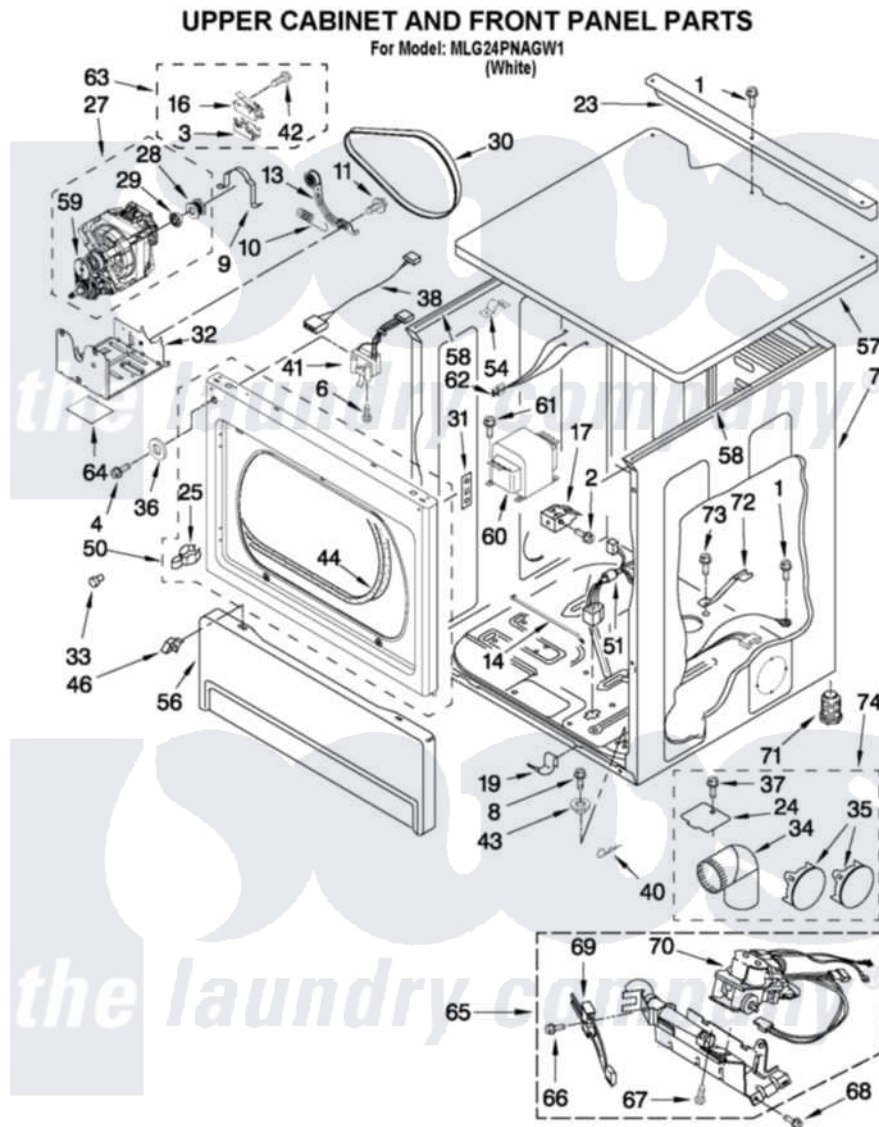

Maytag MLG24PNAGW1 03 - UPPER CABINET AND FRONT PANEL PARTS

W10396212

FOR ORDERING INFORMATION REFER TO PARTS PRICE LIST

6

Maytag [Commercial Maytag MLG24PNAGW1 Dryer Parts](#) Parts Diagram 03 - UPPER CABINET AND FRONT PANEL PARTS

[Click on the part number to view part](#)

Item	Original Part Number	Replaced By	Status	Part Description
1	3390647	488729		Screw
2	3391915	681615		Screw
3	8564011			Bracket-Switch
4	3400077			Screw, 10-16 X 1/2
6	697773	3395530		Screw
7	3978859	280024		Cabinet
8	3400523	285875		Kit, Security
9	660658			Clamp, Motor Mounting 343481 685441
10	3387374			Spring, Idler
11	3389420			Retainer-Idler 1/4-20 X 1/16
13	W10344192			Idler Assembly
14	8529895			Tie, Cable
16	W10410873			Assembly, Switch And Actuator