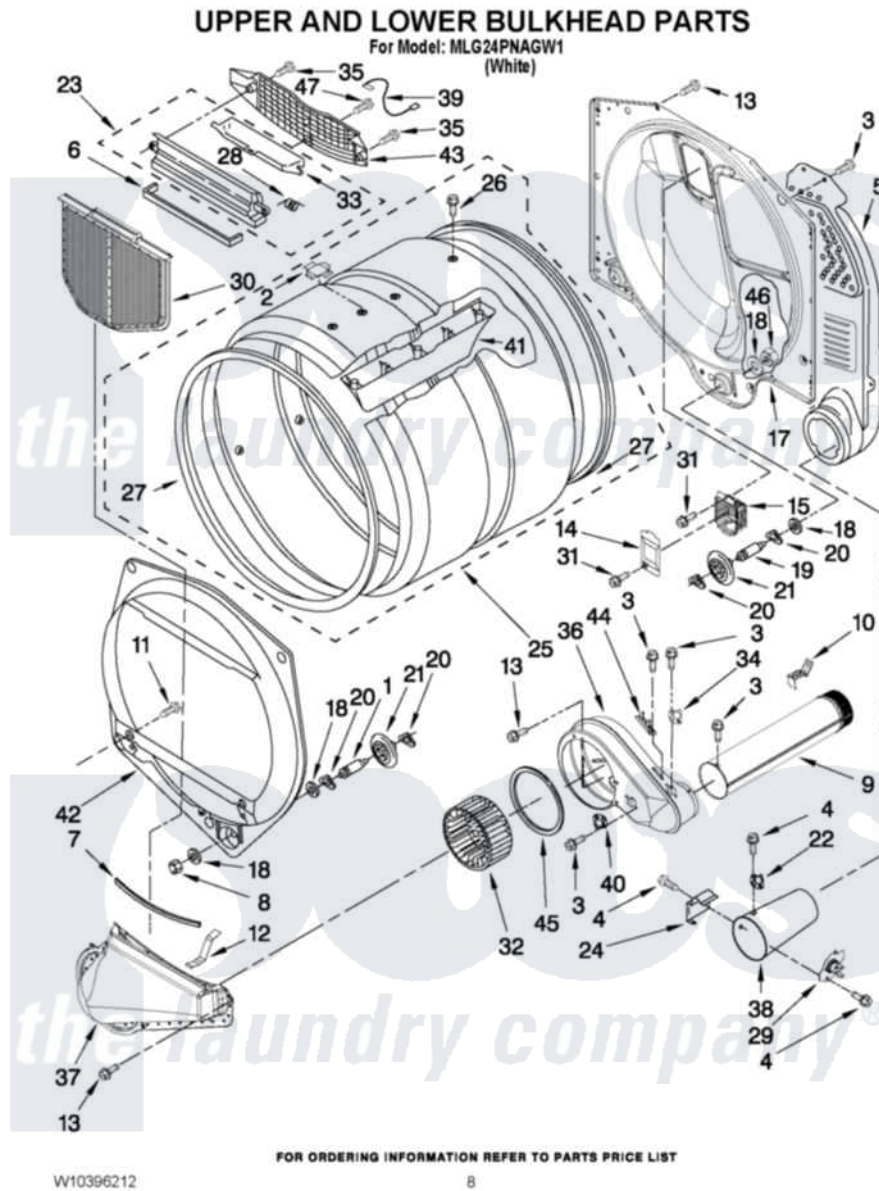

Maytag MLG24PNAGW1 04 - UPPER AND LOWER BULKHEAD PARTS

Maytag [Commercial Maytag MLG24PNAGW1 Dryer Parts](#) Parts Diagram 04 - UPPER AND LOWER BULKHEAD PARTS

[Click on the part number to view part](#)

Item	Original Part Number	Replaced By	Status	Part Description
1	8575324	W10359271		Shaft, Drum Roller Threads
2	W10128544			Housing-Outlet
3	8533971	90767		Screw, 8A X 3/8 HeX Washer Head Tapping
4	90767			Screw, 8A X 3/8 HeX Washer Head Tapping
5	3394346			Air Duct Assembly
6	697813			Seal, Outlet Housing
7	697814	697813		Seal, Outlet Housing
8	3934666	W10080210		Nut, 3/8 X 16
9	W10121167			Exhaust Pipe
10	8572105			Retainer, Toe Panel
11	3357011	308685		Side Trim)
12	W10345456	8066208		Clip-Exhaust
13	489463			Screw, 8-18 X 1/16
14	3402841	8532165		Lens, Drum Light

15	8578825		Bracket, Drum Light
17	8520836		Bulkhead, Rear
18	3387459	W10080960	Washer, Support
19	8575325	W10359272	Shaft, Roller Drum Threads
20	690997		Washer, Thrust
21	W10314171		Roller, Support Assembly
22	W10206703		Thermostat, High-Limit 255 F
23	W10181928		Outlet Housing Assembly
24	338906		Radiant, Sensor
25	8528998		Complete Drum Assembly
26	W10219342		Screw, Baffle Mounting
27	W10166807	280114	Seal
28	3394986		Spring, Lint Screen Door
29	W10181549		Thermal-Cutoff
30	W10049370	W10120998	Screen
31	3390647	488729	Screw
32	W10349492		Wheel, Blower
33	W10181925		Door, Lint Screen
34	W10194158		Thermostat 155 F Electronic
35	3387230		Screw, 10-16 X 13/16
36	W10119255		Housing, Blower
37	8066168	W10128606	Duct-Lint
38	8573824		Funnel, Burner
39	3401707		Jumper, Tco-High Limit
40	W10206206		Thermostat 155 Electronic
41	697693	W10113136	Baffle, Drum
42	697557		Bulkhead, Front
43	W10181926		Grille, Outlet
44	3392519		Thermal Limiter
45	W10181918		Foam-Seal
46	W10001120	W10080190	Nut, 3/8-16
47	695240	488729	Screw