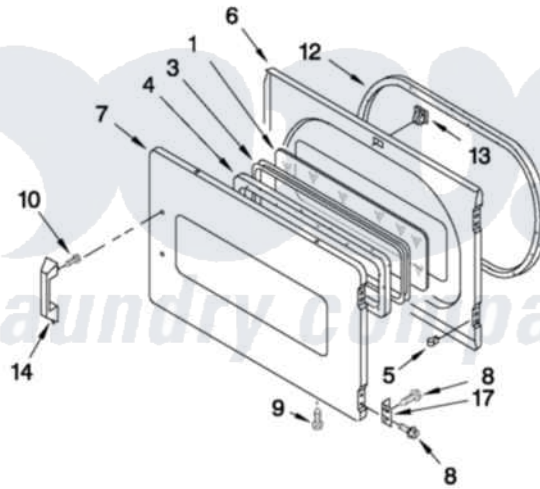

Maytag MLG24PNAGW1 05 - DOOR PARTS

DOOR PARTS

For Model: MLG24PNAGW1
(White)

FOR ORDERING INFORMATION REFER TO PARTS PRICE LIST

W10396212

10

Maytag [Commercial Maytag MLG24PNAGW1 Dryer Parts](#) Parts Diagram 05 - DOOR PARTS
Click on the part number to view part

Item	Original Part Number	Replaced By	Status	Part Description
1	3392918	3396122		Window Pack. Includes Illustration 15 And 25)
NI	3396122			Window Pack. Includes Illustration 15 And 25)
2	W10279703			Hinge And Pin Assembly
3	3392914			Frame, Window
4	3392915			Gasket, Window
5	3389249			Nut, Inner Door
6	W10205622	W10244331		Door-Rear
7	W10205649			Door, Front
8	342055	488627		Screw
9	W10080300			Screw, 8-18 X 3/8
10	9742177			Screw, 8-18 X .625
11	W10191265			Plug, Hinge Screw Front Panel
12	3390735			Seal, Door
13	3392538	279570		Latch
14	W10213202			Handle, Door