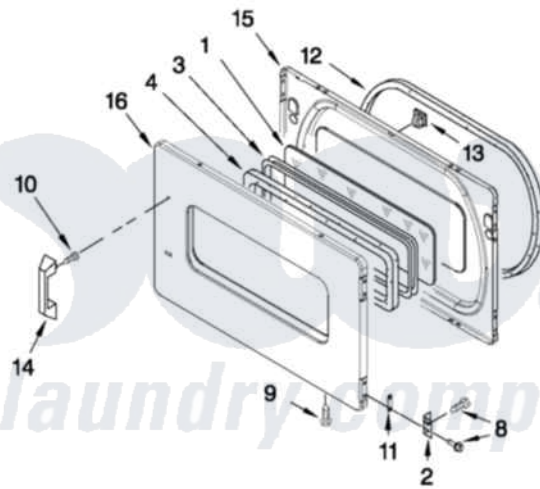

Maytag MLG24PNAGW1 05 - DOOR PARTS

DOOR PARTS

For Model: MLG24PNAGW1
(White)

FOR ORDERING INFORMATION REFER TO PARTS PRICE LIST

W10396212

10

Maytag [Commercial Maytag MLG24PNAGW1 Dryer Parts](#) Parts Diagram 05 - DOOR PARTS
Click on the part number to view part

Item	Original Part Number	Replaced By	Status	Part Description
1	3392918	3396122		Window Pack. Includes Illustration 15 And 25)
NI	3396122			Window Pack. Includes Illustration 15 And 25)
2	W10279703			Hinge And Pin Assembly
3	3392914			Frame, Window
4	3392915			Gasket, Window
5	3389249			Nut, Inner Door
6	W10205622	W10244331		Door-Rear
7	W10205649			Door, Front
8	342055	488627		Screw
9	W10080300			Screw, 8-18 X 3/8
10	9742177			Screw, 8-18 X .625
11	W10191265			Plug, Hinge Screw Front Panel
12	3390735			Seal, Door
13	3392538	279570		Latch
14	W10213202			Handle, Door