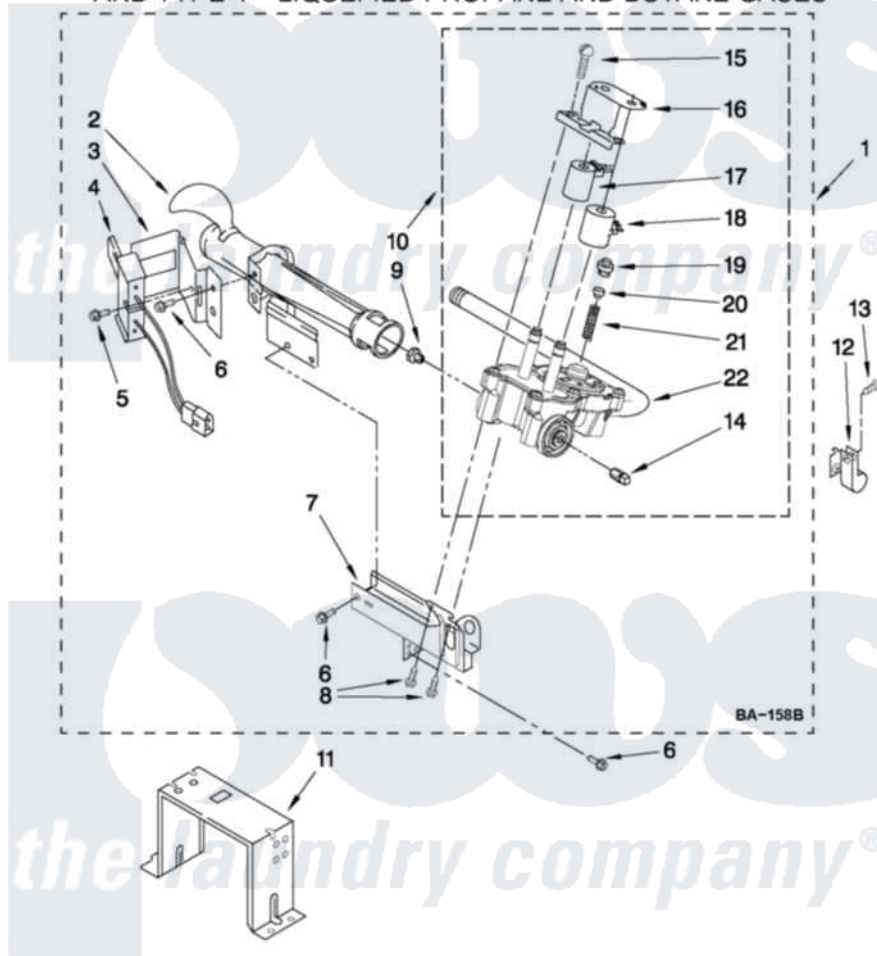

Maytag MLG24PNAGW1 06 - W10096909 BURNER ASSEMBLY

W10096909 BURNER ASSEMBLY

For Model: MLG24PNAGW1
(White)

USE WITH TYPE 1 - NATURAL, TYPE 2 - MIXED,
AND TYPE 4 - LIQUEFIED PROPANE AND BUTANE GASES

FOR ORDERING INFORMATION REFER TO PARTS PRICE LIST

W10396212

12

Maytag [Commercial Maytag MLG24PNAGW1 Dryer Parts](#) Parts Diagram 06 - W10096909 BURNER ASSEMBLY
Click on the part number to view part

Item	Original Part Number	Replaced By	Status	Part Description
1	W10096909			Burner Assembly 50 Hz
2	688617	693140		Burner
3	694298			Bracket, Ignitor
4	686590	279311		Ignitor
5	W10080730	3393909		Screw, 8-32 X 7/8
6	W10080320			Screw, 10-16 X 1/2
7	3389871		Not Available	Base, Burner
8	W10080630	3387057		Screw, 10-16 X 1/2 Orifice, Burner
9	234660			Orifice, Burner Type 1
10	8281918			Valve, Gas 60 Hz
11	3389889			Bracket, Support
12	3978776			Bracket, Gas Pipe Switch
13	3390647	488729		Screw
14	W10295523			Plug, Pipe
15	694421			Screw, Bracket Mounting
16	694538			Bracket, Shunt