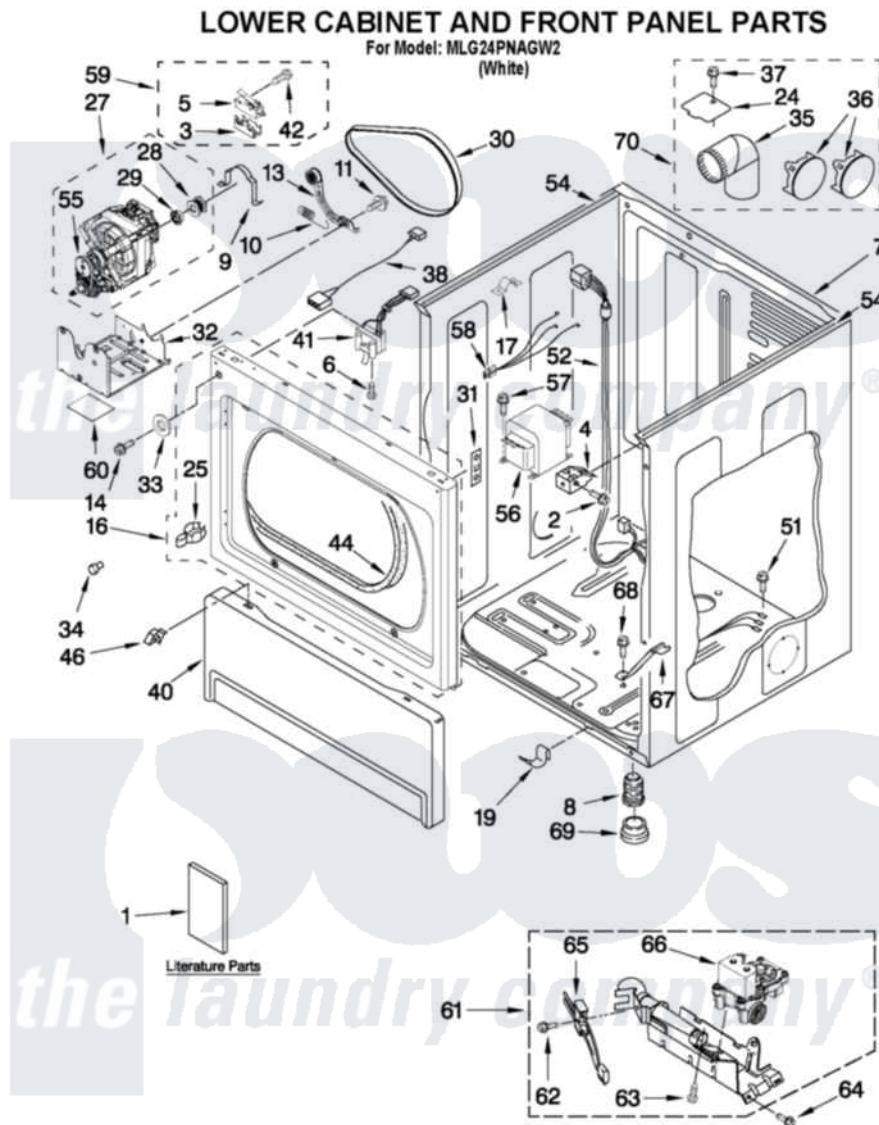

Maytag MLG24PNAGW2 01 - LOWER CABINET AND FRONT PANEL PARTS

W10496265

2

Maytag [Commercial Maytag MLG24PNAGW2 Dryer Parts](#) Parts Diagram 01 - LOWER CABINET AND FRONT PANEL PARTS

[Click on the part number to view part](#)

Item	Original Part Number	Replaced By	Status	Part Description
1	W10184555		Not Available	INSTALLATION INSTRUCTIONS
"	W10184546		Not Available	TECH SHEET
2	3391915	681615		Screw
3	8564011			Bracket-Switch
4	3391846			Clip, Front Panel
5	W10410873			Assembly, Switch And Actuator
6	697773	3395530		Screw
7	8310656			Cabinet
8	3392100	49621		Feet-Leveling
9	660658			Clamp, Motor Mounting 343481 685441
10	3387374			Spring, Idler
11	3389420			Retainer-Idler 1/4-20 X 1/16
13	W10344192			Idler Assembly