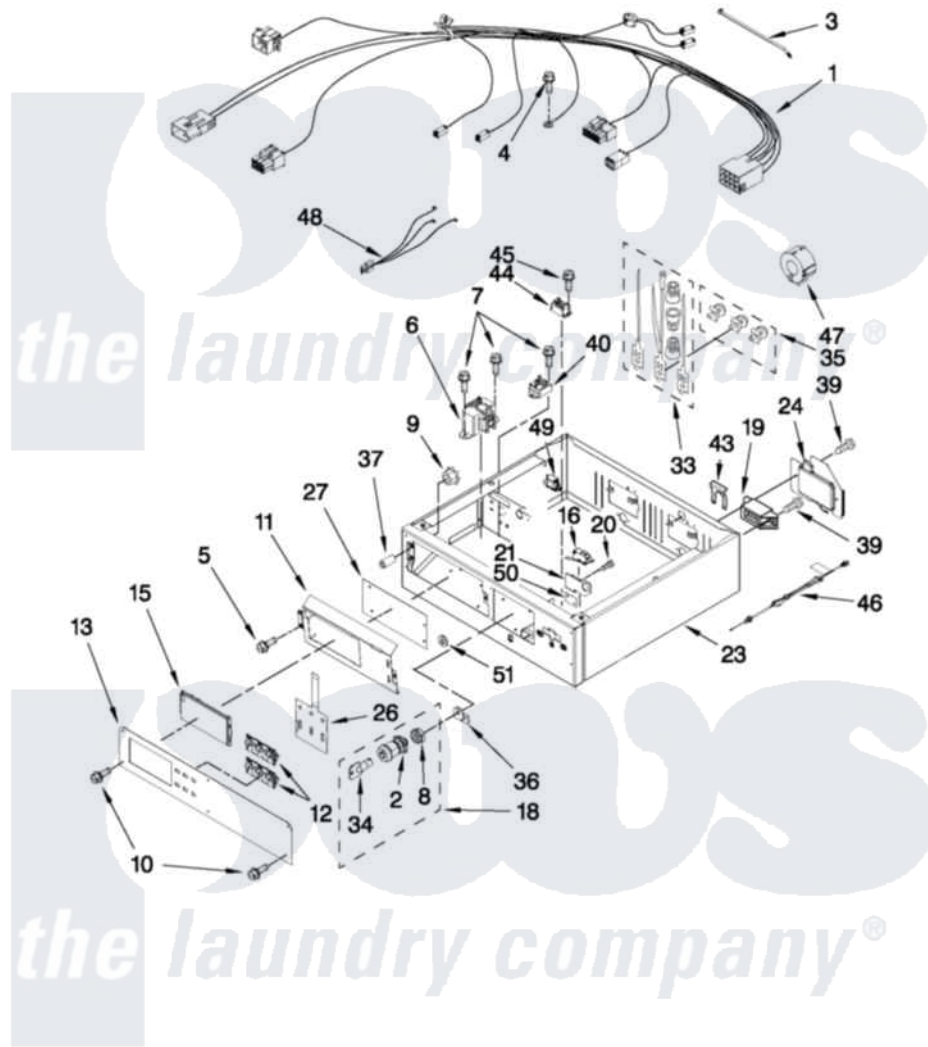

# Maytag MLG24PNAGW2 02 - CONTROL PANEL AND SEPARATOR PARTS

## CONTROL PANEL AND SEPARATOR PARTS

For Model: MLG24PNAGW2  
(White)

FOR ORDERING INFORMATION REFER TO PARTS PRICE LIST

W10496265

4

Maytag [Commercial Maytag MLG24PNAGW2 Dryer Parts](#) Parts Diagram 02 - CONTROL PANEL AND SEPARATOR PARTS

[Click on the part number to view part](#)

Item	Original Part Number	Replaced By	Status	Part Description
1	<a href="#">W10169700</a>			Harness, Collar
2	<a href="#">W10139762</a>			Hex Nut, 3/4-27
3	<a href="#">8529895</a>			Tie, Cable
4	8533974	<a href="#">4331106</a>		Screw, No.10-32 X 7/16
5	<a href="#">W10140652</a>			Screw, 6-20 X 1/2
6	<a href="#">W10237957</a>			Transformer 120 - 22.5 Vac
7	8533971	<a href="#">90767</a>		Screw, 8A X 3/8 HeX Washer Head Tapping
8	<a href="#">W10177242</a>			Hex-Nut 9/32 - 28
9	<a href="#">W10139046</a>			Nut 6-32
10	3390647	<a href="#">488729</a>		Screw
11	<a href="#">W10163677</a>			Plate, Control Mounting
12	<a href="#">W10131113</a>			Push Button
13	<a href="#">W10135193</a>			Facia Console
15	<a href="#">W10133268</a>			Cover, Display
16	<a href="#">W10133281</a>			Switch, Service Access