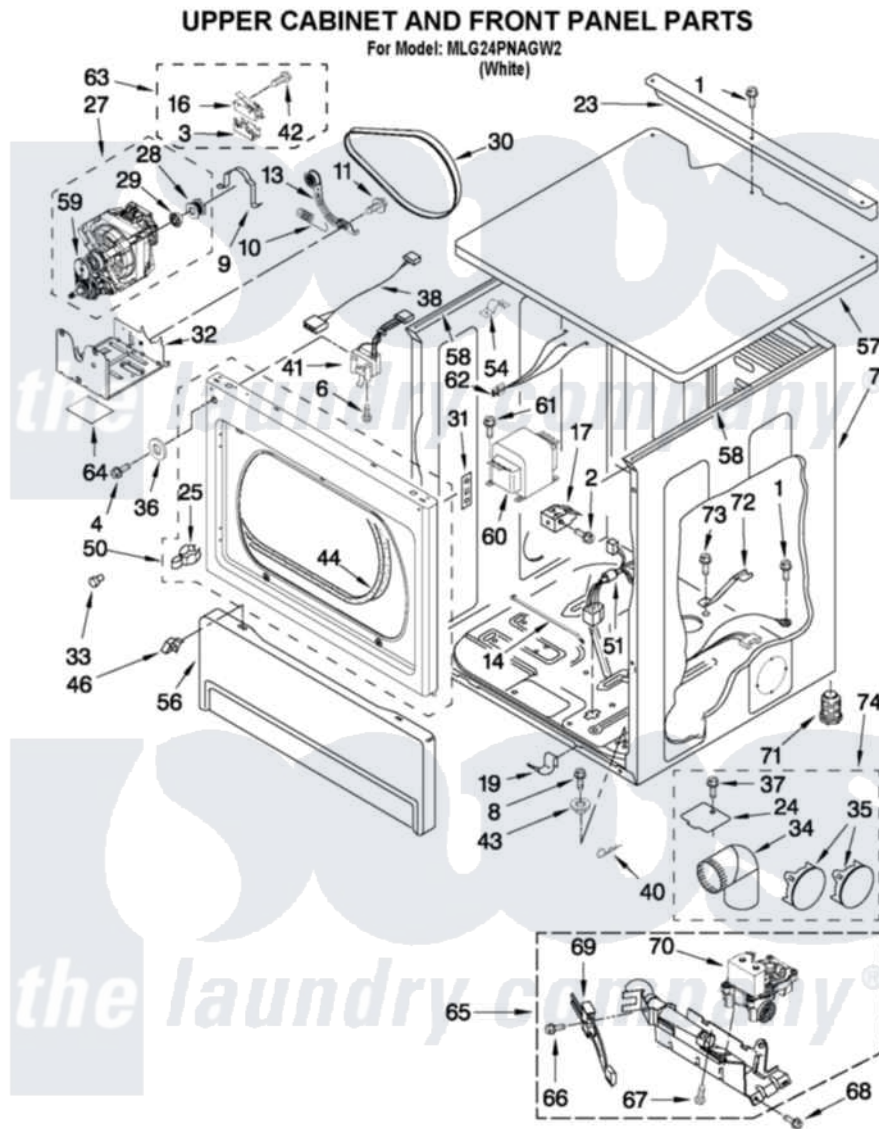

# Maytag MLG24PNAGW2 03 - UPPER CABINET AND FRONT PANEL PARTS

FOR ORDERING INFORMATION REFER TO PARTS PRICE LIST

W10496265

6

Maytag [Commercial Maytag MLG24PNAGW2 Dryer Parts](#) Parts Diagram 03 - UPPER CABINET AND FRONT PANEL PARTS

[Click on the part number to view part](#)

Item	Original Part Number	Replaced By	Status	Part Description
1	3390647	<a href="#">488729</a>		Screw
2	3391915	<a href="#">681615</a>		Screw
3	<a href="#">8564011</a>			Bracket-Switch
4	<a href="#">3400077</a>			Screw, 10-16 X 1/2
6	697773	<a href="#">3395530</a>		Screw
7	3978859	<a href="#">280024</a>		Cabinet
8	3400523	<a href="#">285875</a>		Kit, Security
9	<a href="#">660658</a>			Clamp, Motor Mounting 343481 685441
10	<a href="#">3387374</a>			Spring, Idler
11	<a href="#">3389420</a>			Retainer-Idler 1/4-20 X 1/16
13	<a href="#">W10344192</a>			Idler Assembly
14	<a href="#">8529895</a>			Tie, Cable
16	<a href="#">W10410873</a>			Assembly, Switch And Actuator