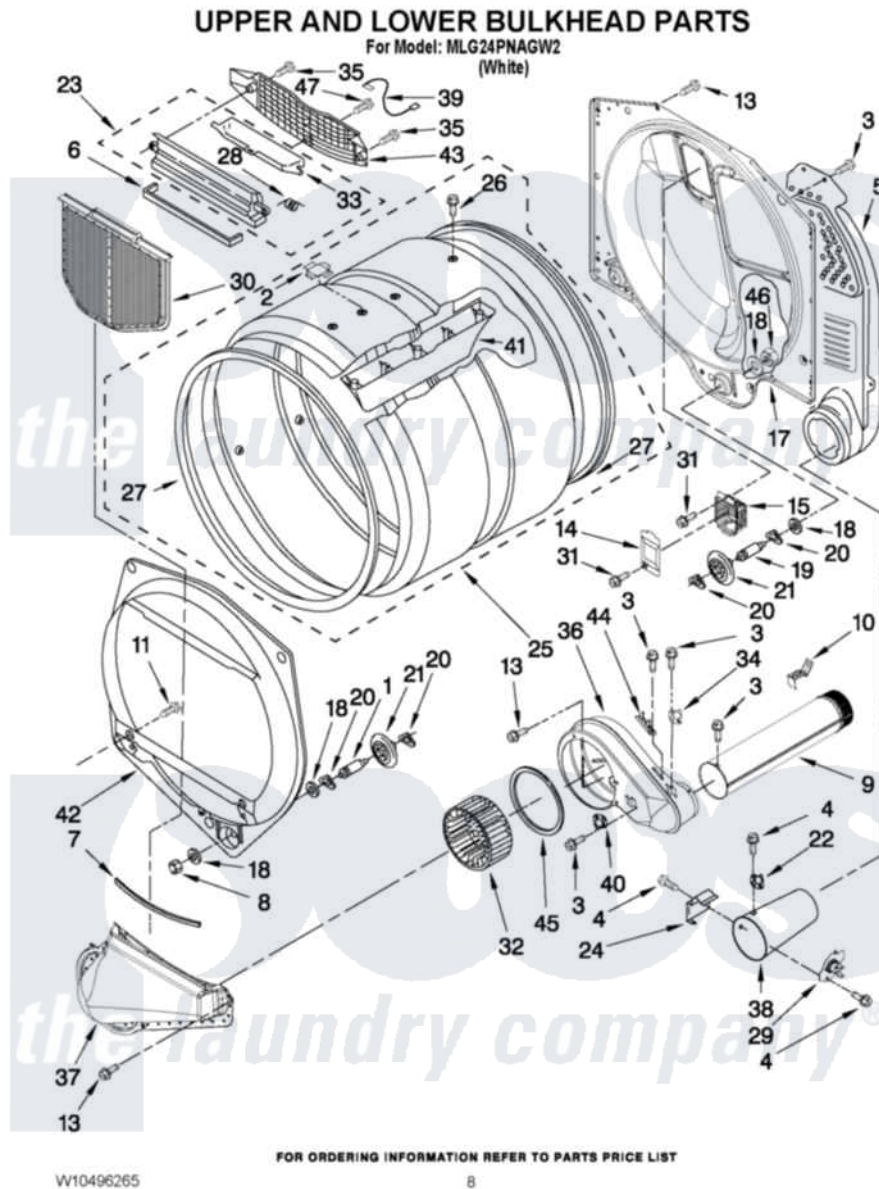

Maytag MLG24PNAGW2 04 - UPPER AND LOWER BULKHEAD PARTS

Maytag [Commercial Maytag MLG24PNAGW2 Dryer Parts](#) Parts Diagram 04 - UPPER AND LOWER BULKHEAD PARTS

[Click on the part number to view part](#)

Item	Original Part Number	Replaced By	Status	Part Description
1	W10359271			Shaft, Drum Roller Threads
2	W10128544			Housing-Outlet
3	8533971	90767		Screw, 8A X 3/8 HeX Washer Head Tapping
4	90767			Screw, 8A X 3/8 HeX Washer Head Tapping
5	3394346			Air Duct Assembly
6	697813			Seal, Outlet Housing
7	697814	697813		Seal, Outlet Housing
8	3934666	W10080210		Nut, 3/8 X 16
9	W10121167			Exhaust Pipe
10	8572105			Retainer, Toe Panel
11	3357011	308685		Side Trim)
13	489463			Screw, 8-18 X 1/16
14	3402841	8532165		Lens, Drum Light
15	8578825			Bracket, Drum Light

17	8520836		Bulkhead, Rear
18	3387459	W10080960	Washer, Support
19	W10359272		Shaft, Roller Drum Threads
20	690997		Washer, Thrust
21	W10314171		Roller, Support Assembly
22	W10206703		Thermostat, High-Limit 255 F
23	W10181928		Outlet Housing Assembly
24	338906		Radiant, Sensor
25	8528998		Complete Drum Assembly
26	W10219342		Screw, Baffle Mounting
27	W10166807	280114	Seal
28	3394986		Spring, Lint Screen Door
29	W10181549		Thermal-Cutoff
30	W10049370	W10120998	Screen
31	3390647	488729	Screw
32	W10349492		Wheel, Blower
33	W10181925		Door, Lint Screen
34	W10194158		Thermostat 155 F Electronic
35	3387230		Screw, 10-16 X 13/16
36	W10119255		Housing, Blower
37	8066168	W10128606	Duct-Lint
38	8573824		Funnel, Burner
39	3401707		Jumper, Tco-High Limit
40	W10206206		Thermostat 155 Electronic
41	697693	W10113136	Baffle, Drum
42	697557		Bulkhead, Front
43	W10181926		Grille, Outlet
44	3392519		Thermal Limiter
45	697770		Seal, Cover Plate Blower Housing
46	W10001120	W10080190	Nut, 3/8-16
47	695240	488729	Screw