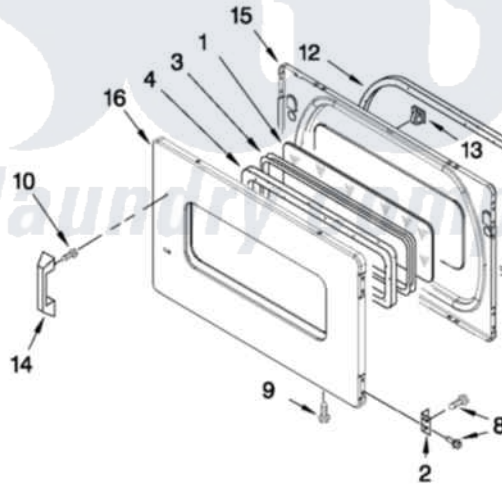

Maytag MLG24PNAGW2 05 - DOOR PARTS

DOOR PARTS For Model: MLG24PNAGW2 (White)

FOR ORDERING INFORMATION REFER TO PARTS PRICE LIST

W10496265

10

Maytag [Commercial Maytag MLG24PNAGW2 Dryer Parts](#) Parts Diagram 05 - DOOR PARTS
Click on the part number to view part

Item	Original Part Number	Replaced By	Status	Part Description
1	3392918	3396122		Window Pack. Includes Illustration 15 And 25)
NI	3396122			Window Pack. Includes Illustration 15 And 25)
2	W10279703			Hinge And Pin Assembly
3	3392914			Frame, Window
4	3392915			Gasket, Window
8	W10080300			Screw, 8-18 X 3/8
9	342055	488627		Screw
10	9742177			Screw, 8-18 X .625
12	3390735			Seal, Door
13	3392538	279570		Latch
14	W10213202			Handle, Door
15	W10323063			Door, Rear
16	W10322548			Door, Front