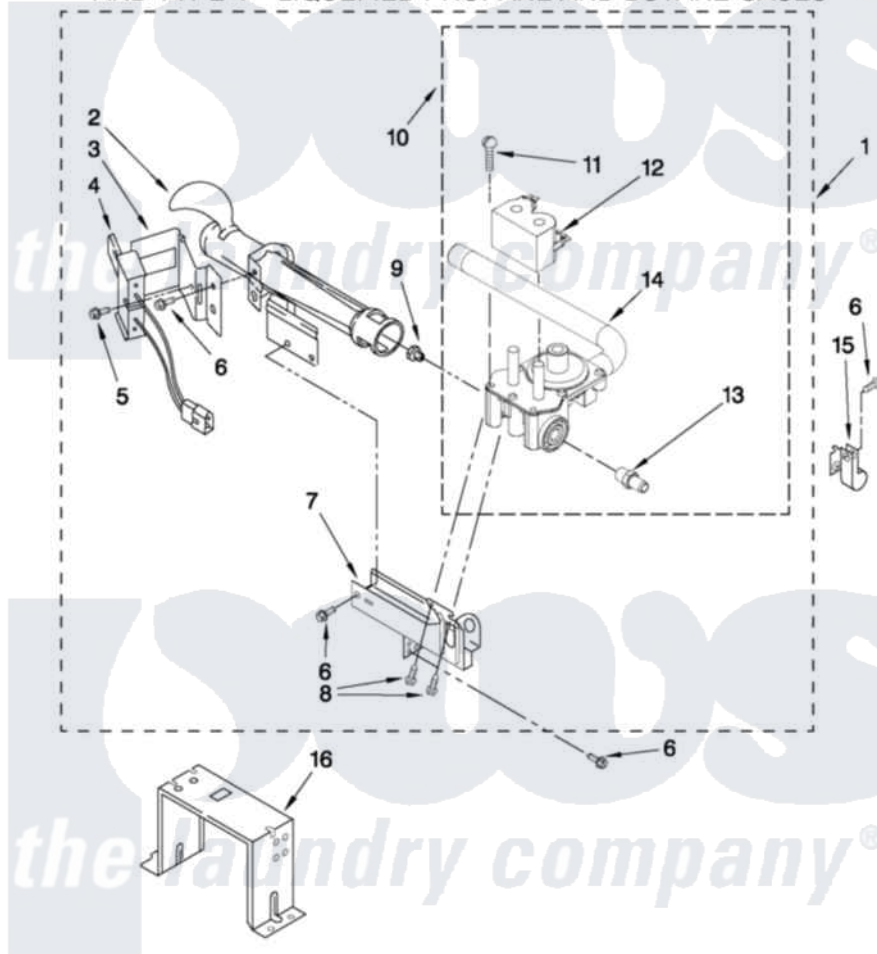

Maytag MLG24PNAGW2 06 - BURNER ASSEMBLY

BURNER ASSEMBLY

For Model: MLG24PNAGW2
(White)

USE WITH TYPE 1 - NATURAL, TYPE 2 - MIXED,
AND TYPE 4 - LIQUEFIED PROPANE AND BUTANE GASES

FOR ORDERING INFORMATION REFER TO PARTS PRICE LIST

W10496265

12

Maytag [Commercial Maytag MLG24PNAGW2 Dryer Parts](#) Parts Diagram 06 - BURNER ASSEMBLY

[Click on the part number to view part](#)

Item	Original Part Number	Replaced By	Status	Part Description
1	W10469829		Not Available	BURNER ASSEMBLY 50 HZ. (REFER TO PAGE 8 & 9 FOR FURTHER BREAKDOWN)
2	688617	693140		Burner
3	694298			Bracket, Ignitor
4	686590	279311		Ignitor
5	3393909			Screw, 8-32 X 7/8
6	343641	681414		Screw, 10AB X 1/2
7	3389871		Not Available	Base, Burner
8	3387057			Screw, 10-16 X 1/2 Orifice, Burner
9	234660			Orifice, Burner Type 1
"	234868			Orifice, Burner
10	W10304603			Valve, Gas 60 Hz
11	326049536			Screw, Coil
12	W10340251		Not Available	COIL, 50 HZ.
13	W10304608		Not Available	TAP, PRESSURE