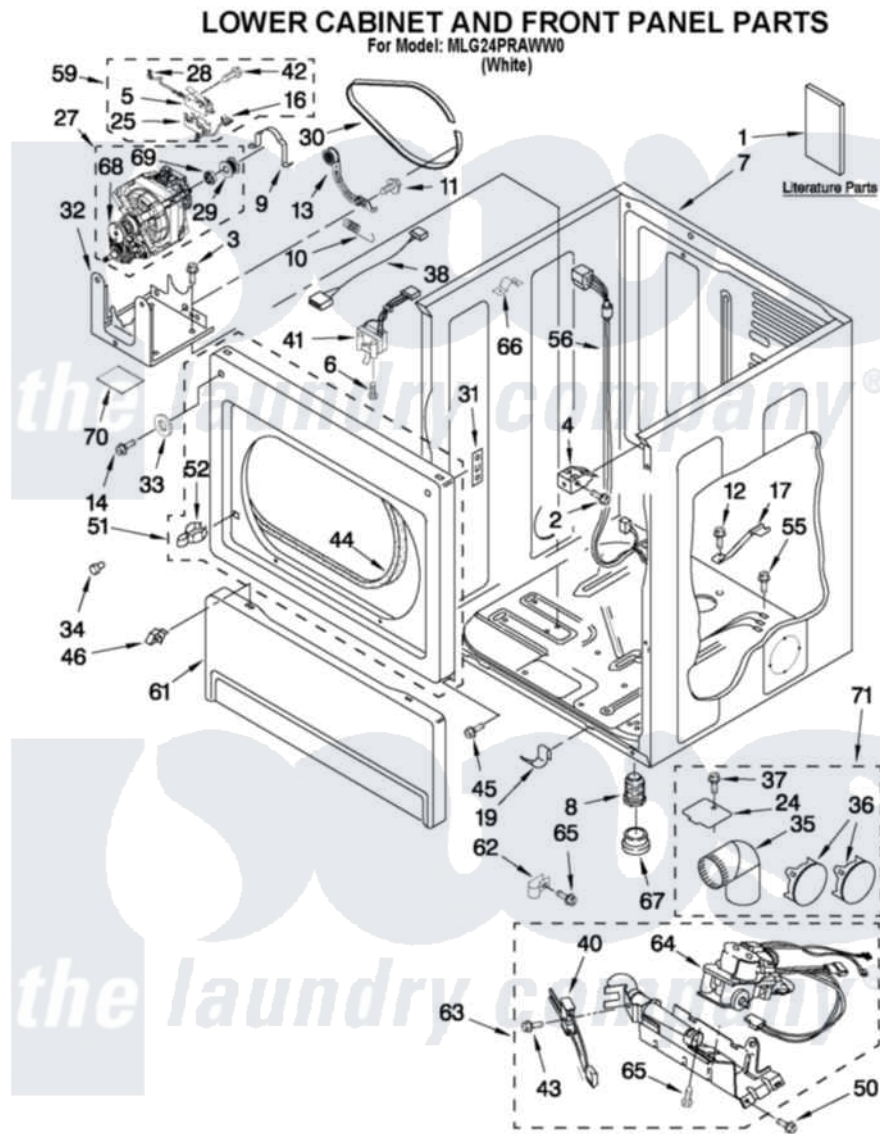

Maytag MLG24PRAWW0 01 - LOWER CABINET AND FRONT PANEL PARTS

W10135165

FOR ORDERING INFORMATION REFER TO PARTS PRICE LIST

2

Maytag [Commercial Maytag MLG24PRAWW0 Dryer Parts](#) Parts Diagram 01 - LOWER CABINET AND FRONT PANEL PARTS

[Click on the part number to view part](#)

Item	Original Part Number	Replaced By	Status	Part Description
1	W10135153		Not Available	Installation Instructions
"	W10135291		Not Available	Card Reader Installation Instructions
"	W10135168		Not Available	Tech Sheet
"	W10135165			Repair Parts List
2	3391915	681615		Screw
3	3390663	681414		Screw, 10AB X 1/2
4	3391846			Clip, Front Panel
5	8564010			Assembly, Switch And Actuator
6	697773	3395530		Screw
7	8310656			Cabinet
8	3392100	49621		Feet-Leveling
9	660658			Clamp, Motor Mounting 343481 685441
10	3387374			Spring, Idler