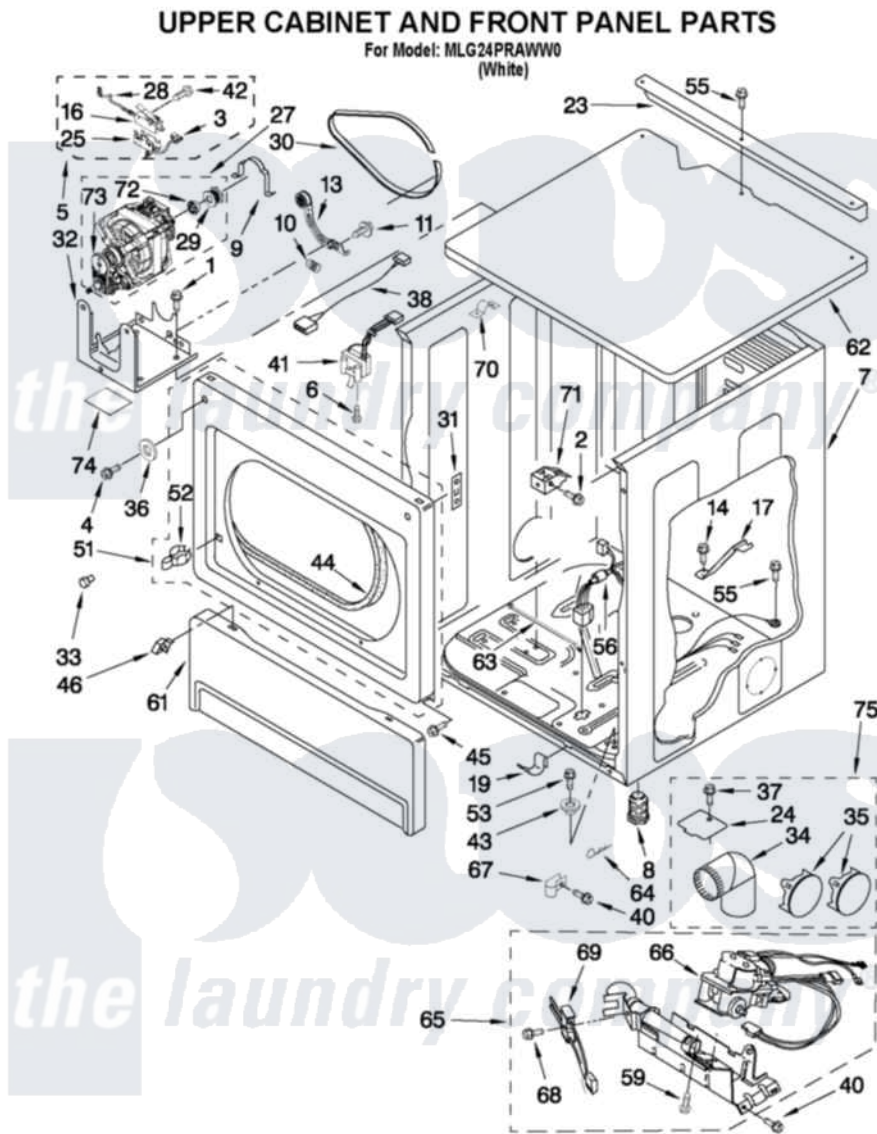

# Maytag MLG24PRAWW0 03 - UPPER CABINET AND FRONT PANEL PARTS

FOR ORDERING INFORMATION REFER TO PARTS PRICE LIST

W10135165

6

Maytag [Commercial Maytag MLG24PRAWW0 Dryer Parts](#) Parts Diagram 03 - UPPER CABINET AND FRONT PANEL PARTS

[Click on the part number to view part](#)

Item	Original Part Number	Replaced By	Status	Part Description
1	3390663	<a href="#">681414</a>		Screw, 10AB X 1/2
2	3391915	<a href="#">681615</a>		Screw
3	<a href="#">8539892</a>			Wire-Motor To Belt Switch
4	<a href="#">3400077</a>			Screw, 10-16 X 1/2
5	<a href="#">W10155571</a>			Switch, Assembly
6	697773	<a href="#">3395530</a>		Screw
7	3978859	<a href="#">280024</a>		Cabinet
8	<a href="#">689172</a>			Foot, Dryer
9	<a href="#">660658</a>			Clamp, Motor Mounting 343481 685441
10	<a href="#">3387374</a>			Spring, Idler
11	<a href="#">3389420</a>			Retainer-Idler 1/4-20 X 1/16
13	<a href="#">W10141380</a>	<a href="#">W10344192</a>		Idler Assembly
14	<a href="#">693995</a>			Screw, Hex Head
16	<a href="#">8564010</a>			Assembly, Switch And