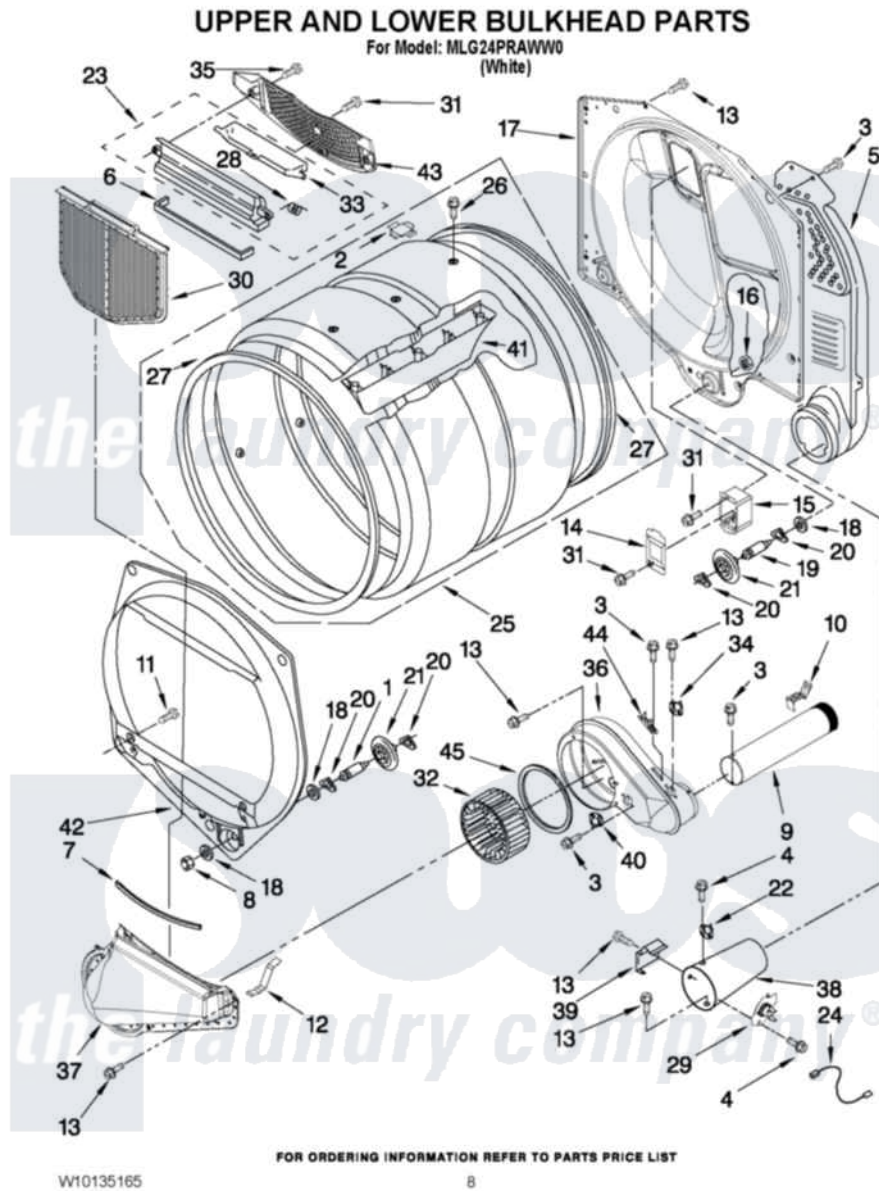

# Maytag MLG24PRAWW0 04 - UPPER AND LOWER BULKHEAD PARTS

Maytag Commercial Maytag MLG24PRAWW0 Dryer Parts Parts Diagram 04 - UPPER AND LOWER BULKHEAD PARTS

[Click on the part number to view part](#)

Item	Original Part Number	Replaced By	Status	Part Description
1	<a href="#">8575324</a>	<a href="#">W10359271</a>		Shaft, Drum Roller Threads
2	<a href="#">8066086</a>			Plug, Drum Hole
3	8533971	<a href="#">90767</a>		Screw, 8A X 3/8 HeX Washer Head Tapping
4	<a href="#">90767</a>			Screw, 8A X 3/8 HeX Washer Head Tapping
5	<a href="#">3394346</a>			Air Duct Assembly
6	<a href="#">697813</a>			Seal, Outlet Housing
7	697814	<a href="#">697813</a>		Seal, Outlet Housing
8	3934666	<a href="#">W10080210</a>		Nut, 3/8 X 16
9	8066224	<a href="#">279936</a>		Kit-Exhst
10	<a href="#">8572105</a>			Retainer, Toe Panel
11	3357011	<a href="#">308685</a>		Side Trim )
12	<a href="#">8066208</a>			Clip-Exhaust
13	3390647	<a href="#">488729</a>		Screw
14	3402841	<a href="#">8532165</a>		Lens, Drum Light