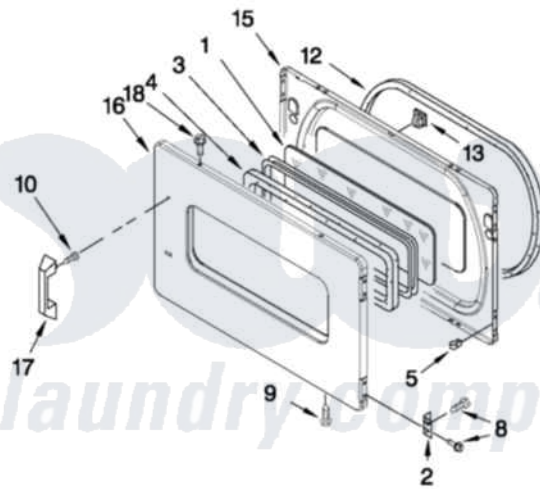

Maytag MLG24PRAWW0 05 - DOOR PARTS

DOOR PARTS

For Model: MLG24PRAWW0
(White)

FOR ORDERING INFORMATION REFER TO PARTS PRICE LIST

W10135165

10

Maytag [Commercial Maytag MLG24PRAWW0 Dryer Parts](#) Parts Diagram 05 - DOOR PARTS

[Click on the part number to view part](#)

Item	Original Part Number	Replaced By	Status	Part Description
1	3392918	3396122		Window Pack. Includes Illustration 15 And 25)
NI	3396122			Window Pack. Includes Illustration 15 And 25)
2	3389247			Hinge And Pin Assembly
3	3392914			Frame, Window
4	3392915			Gasket, Window
5	3389249			Nut, Inner Door
6	3392905	W10244331		Door-Rear
7	3392880			Door, Front
8	342055	488627		Screw
9	694091			Trim, Side Right Hand
10	9742177			Screw, 8-18 X .625
11	3393933			Fastener
12	3390735			Seal, Door
13	3392538	279570		Latch
14	3392906			Handle, Door