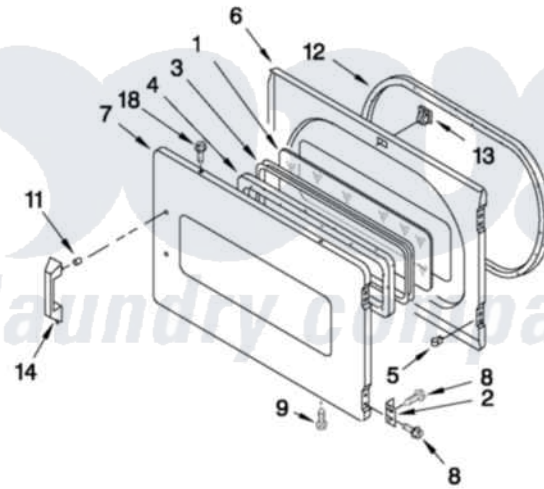

Maytag MLG24PRAWW0 05 - DOOR PARTS

DOOR PARTS

For Model: MLG24PRAWW0
(White)

FOR ORDERING INFORMATION REFER TO PARTS PRICE LIST

W10135165

10

Maytag [Commercial Maytag MLG24PRAWW0 Dryer Parts](#) Parts Diagram 05 - DOOR PARTS

[Click on the part number to view part](#)

Item	Original Part Number	Replaced By	Status	Part Description
1	3392918	3396122		Window Pack. Includes Illustration 15 And 25)
NI	3396122			Window Pack. Includes Illustration 15 And 25)
2	3389247			Hinge And Pin Assembly
3	3392914			Frame, Window
4	3392915			Gasket, Window
5	3389249			Nut, Inner Door
6	3392905	W10244331		Door-Rear
7	3392880			Door, Front
8	342055	488627		Screw
9	694091			Trim, Side Right Hand
10	9742177			Screw, 8-18 X .625
11	3393933			Fastener
12	3390735			Seal, Door
13	3392538	279570		Latch
14	3392906			Handle, Door