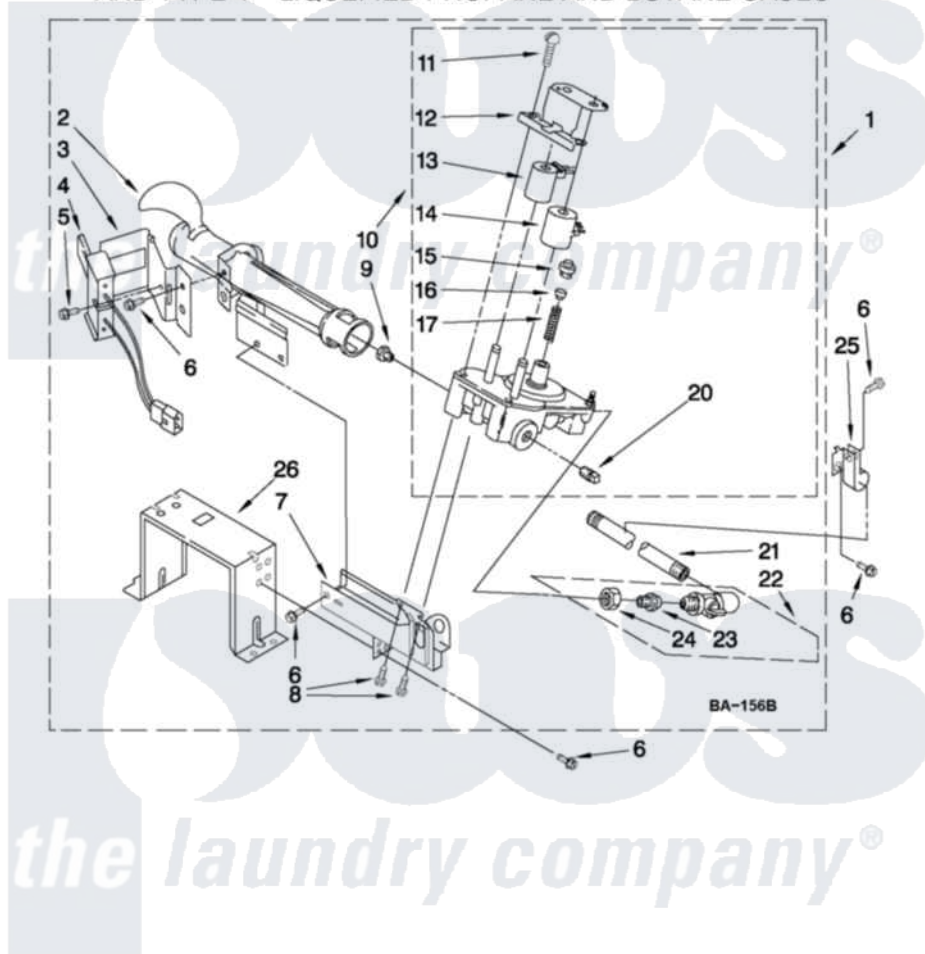

Maytag MLG24PRAWW0 06 - W10135231 BURNER ASSEMBLY

W10135231 BURNER ASSEMBLY

For Model: MLG24PRAWW0
(White)

USE WITH TYPE 1 - NATURAL, TYPE 2 - MIXED,
AND TYPE 4 - LIQUEFIED PROPANE AND BUTANE GASES

FOR ORDERING INFORMATION REFER TO PARTS PRICE LIST

W10135165

12

Maytag Commercial Maytag MLG24PRAWW0 Dryer Parts Parts Diagram 06 - W10135231 BURNER ASSEMBLY
Click on the part number to view part

Item	Original Part Number	Replaced By	Status	Part Description
1	W10135231	W10492508		Burner-Gas
2	688617	693140		Burner
3	694298			Bracket, Ignitor
4	686590	279311		Ignitor
5	3393909			Screw, 8-32 X 7/8
6	343641	681414		Screw, 10AB X 1/2
7	3389871		Not Available	Base, Burner
8	3387057			Screw, 10-16 X 1/2 Orifice, Burner
9	234870			Orifice, Burner
"	234868			Orifice, Burner
10	W10141728			Valve, Gas 60 Hz
11	694421			Screw, Bracket Mounting
12	694538			Bracket, Shunt
13	694540			Coil, 60 Hz
14	694539			Coil, 60 Hz
15	694424			Leak, Limiter

16	694423		Screw, Regulator Adjustment
17	694422		Spring, Regulator
20	239822	W10295523	Plug, Pipe
21	W10110395		Pipe, Gas Supply
22	697441		Valve And Union Shut-Off
23	3393767		Pipe, Tail
24	233076		Nut, Compression
25	3387561		Clamp-Pipe
26	3389889		Bracket, Support
NI	W10436933		Conversion Kit To Type L.P.G.