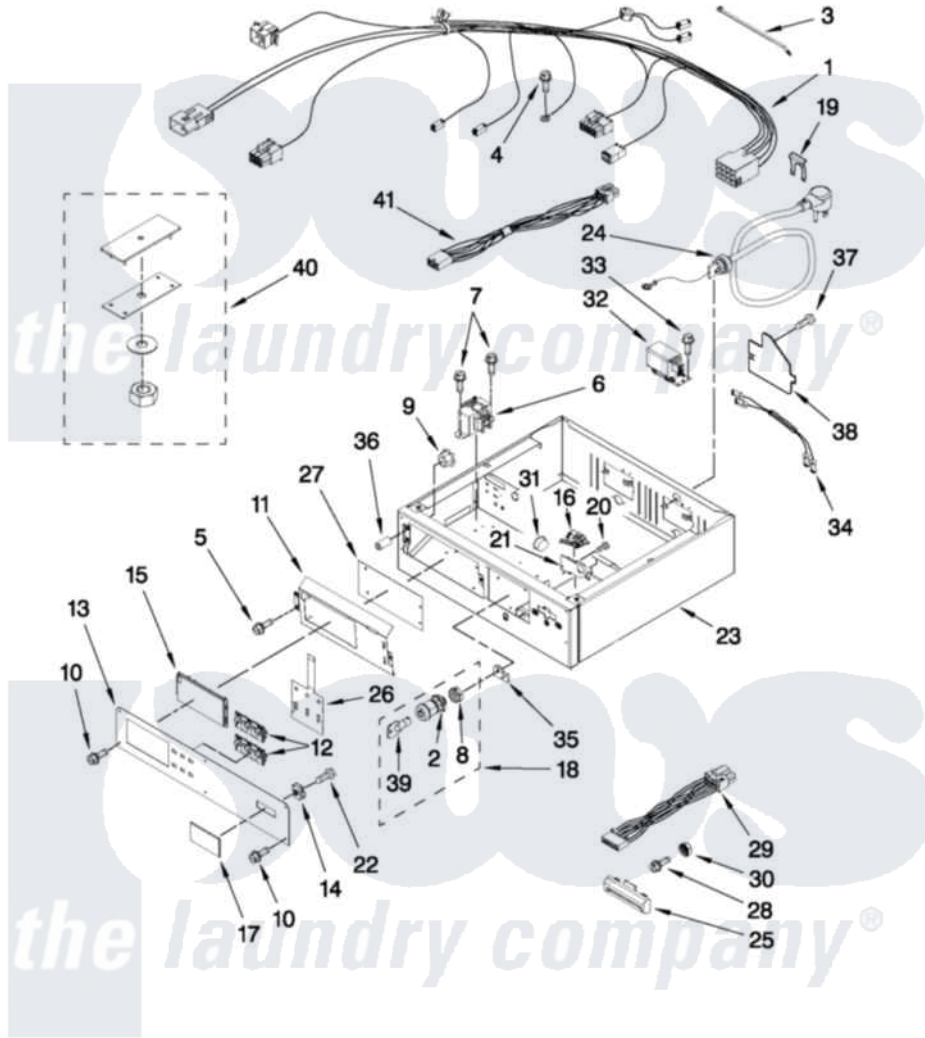

Maytag MLG24PRAWW2 02 - CONTROL PANEL AND SEPARATOR PARTS

CONTROL PANEL AND SEPARATOR PARTS

For Model: MLG24PRAWW2
(White)

FOR ORDERING INFORMATION REFER TO PARTS PRICE LIST

W10469608

4

Maytag [Commercial Maytag MLG24PRAWW2 Dryer Parts](#) Parts Diagram 02 - CONTROL PANEL AND SEPARATOR PARTS

[Click on the part number to view part](#)

Item	Original Part Number	Replaced By	Status	Part Description
1	W10167620			Harness, Collar
2	W10139762			Hex Nut, 3/4-27
3	8529895			Tie, Cable
4	697776	4331106		Screw, No.10-32 X 7/16
5	W10140652			Screw, 6-20 X 1/2
6	W10133285			Transformer 120V To 22.5vac
7	8533971	90767		Screw, 8A X 3/8 HeX Washer Head Tapping
8	W10177242			Hex-Nut 9/32 - 28
9	W10139046			Nut 6-32
10	W10386302	W10131119		Screw, 8-18 X 5/16
11	W10163677			Plate, Control Mounting
12	W10131113			Push Button
13	W10135186			Facia Console
14	W10145157			Retainer, Facia Cover
15	W10133268			Cover, Display

16	W10447152		Service Access, Switch
17	W10137769		Cover, Card Reader
18	W10133264		Lock Assembly, Service Door
19	694415		Clip, Strain Relief
20	3400408		Screw, 4-40 X 5/8
21	W10160652		Bracket-Switch
22	3400618		Screw, 6-19 X 3/8
23	W10165714		Collar
24	W10239314		Cord, Power
25	W10163036		Bezel
26	W10133278		Membrane Switch Assembly
27	W10130700		Control Board
28	W10143462		Screw, 6-32 X 9/16
29	W10239515		Card Reader, Harness
30	W10139046		Nut 6-32
31	W10165297		Snap Bushing
32	W10306592	W10339736	Filter, Interference
33	8533971	90767	Screw, 8A X 3/8 HeX Washer Head Tapping
34	W10188051		Jumper, Line Filter
35	W10133266		Cam-Lock
36	W10133514		Spacer
37	3400000		Screw, 10-24 X 3/8
38	3396795		Cover, Terminal Block
39	W10140858		Key
40	W10169579		Kit-Coin Box, Security
41	W10111027		Jumper, Transformer