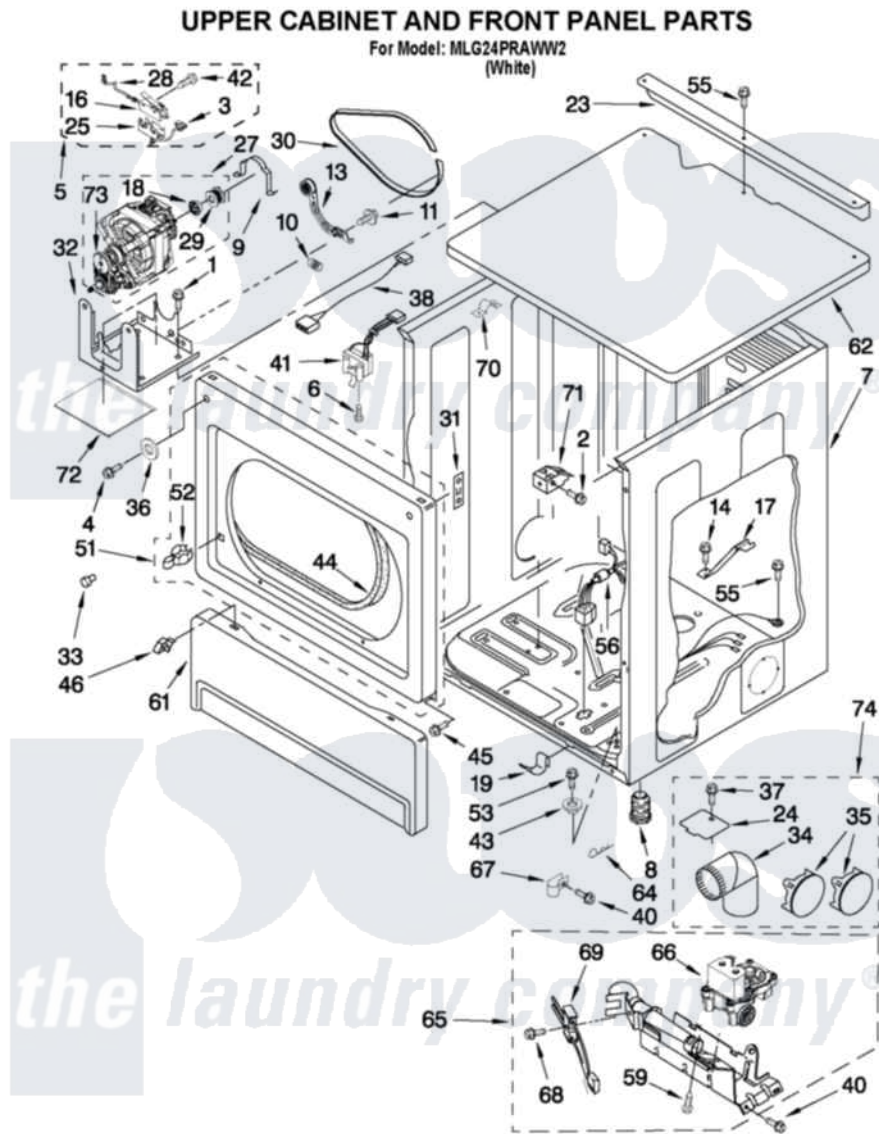

Maytag MLG24PRAWW2 03 - UPPER CABINET AND FRONT PANEL PARTS

FOR ORDERING INFORMATION REFER TO PARTS PRICE LIST

W10469608

6

Maytag [Commercial Maytag MLG24PRAWW2 Dryer Parts](#) Parts Diagram 03 - UPPER CABINET AND FRONT PANEL PARTS

[Click on the part number to view part](#)

Item	Original Part Number	Replaced By	Status	Part Description
1	3390663	681414		Screw, 10AB X 1/2
2	3391915	681615		Screw
3	8539892			Wire-Motor To Belt Switch
4	3400077			Screw, 10-16 X 1/2
5	W10155571			Switch, Assembly
6	697773	3395530		Screw
7	3978859	280024		Cabinet
8	689172			Foot, Dryer
9	660658			Clamp, Motor Mounting 343481 685441
10	3387374			Spring, Idler
11	3389420			Retainer-Idler 1/4-20 X 1/16
13	W10344192			Idler Assembly
14	693995			Screw, Hex Head
16	8564010			Assembly, Switch And