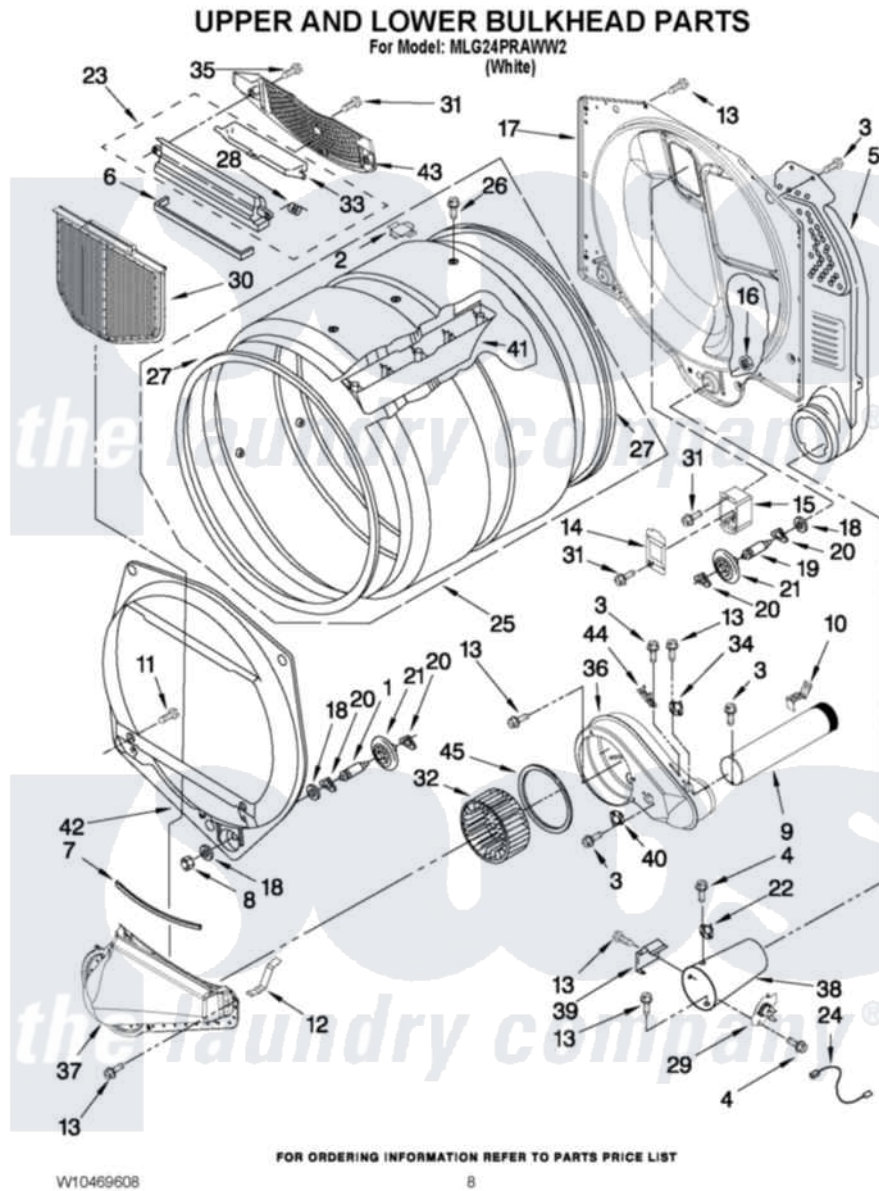

Maytag MLG24PRAWW2 04 - UPPER AND LOWER BULKHEAD PARTS

Maytag Commercial Maytag MLG24PRAWW2 Dryer Parts Parts Diagram 04 - UPPER AND LOWER BULKHEAD PARTS

[Click on the part number to view part](#)

Item	Original Part Number	Replaced By	Status	Part Description
1	8575324	W10359271		Shaft, Drum Roller Threads
2	8066086			Plug, Drum Hole
3	8533971	90767		Screw, 8A X 3/8 HeX Washer Head Tapping
4	90767			Screw, 8A X 3/8 HeX Washer Head Tapping
5	3394346			Air Duct Assembly
6	697813			Seal, Outlet Housing
7	697814	697813		Seal, Outlet Housing
8	3934666	W10080210		Nut, 3/8 X 16
9	8066224	279936		Kit-Exhst
10	8572105			Retainer, Toe Panel
11	3357011	308685		Side Trim)
12	W10345456	8066208		Clip-Exhaust
13	3390647	488729		Screw
14	3402841	8532165		Lens, Drum Light

15	8578825		Bracket, Drum Light
16	W10001120	W10080190	Nut, 3/8-16
17	8520836		Bulkhead, Rear
18	3387459	W10080960	Washer, Support
19	8575325	W10359272	Shaft, Roller Drum Threads
20	690997		Washer, Thrust
21	W10314171		Roller, Support Assembly
22	3391912		Thermostat, High-Limit 255 F
23	8563755		Housing, Outlet Assembly
24	3401707		Jumper, Tco-High Limit
25	8318215	W10197999	Drum
26	W10219342		Screw, Baffle Mounting
27	W10166807	280114	Seal
28	3394986		Spring, Lint Screen Door
29	8573713		Thermal-Cutoff
30	W10049370	W10120998	Screen
31	695240	488729	Screw
32	W10349492		Wheel, Blower
33	8563758		Door, Lint Screen
34	W10131836		Thermostat 140 F Cycling
35	3387230		Screw, 10-16 X 13/16
36	W10135254		Housing, Blower
37	8066168	W10128606	Duct-Lint
38	8573824		Funnel, Burner
39	338906		Radiant, Sensor
40	W10193019		Thermostat 155 F
41	697693	W10113136	Baffle, Drum
42	697557		Bulkhead, Front
43	8563756		Grille, Outlet
44	3392519		Thermal Limiter
45	697770		Seal, Cover Plate Blower Housing