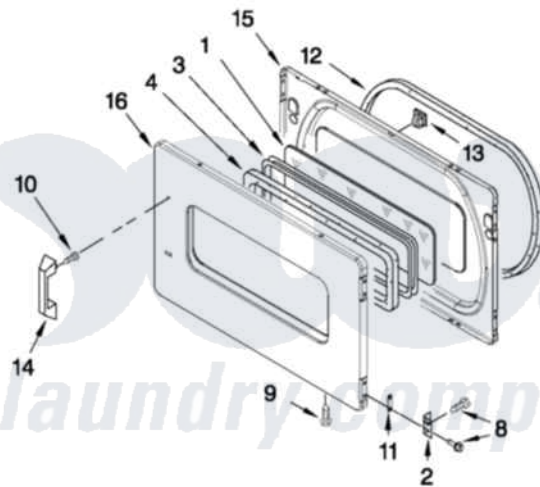

Maytag MLG24PRAWW2 05 - DOOR PARTS

DOOR PARTS

For Model: MLG24PRAWW2
(White)

FOR ORDERING INFORMATION REFER TO PARTS PRICE LIST

W10469608

10

Maytag [Commercial Maytag MLG24PRAWW2 Dryer Parts](#) Parts Diagram 05 - DOOR PARTS
Click on the part number to view part

Item	Original Part Number	Replaced By	Status	Part Description
1	3392918	3396122		Window Pack. Includes Illustration 15 And 25)
NI	3396122			Window Pack. Includes Illustration 15 And 25)
2	W10279703			Hinge And Pin Assembly
3	3392914			Frame, Window
4	3392915			Gasket, Window
5	3389249			Nut, Inner Door
6	W10205622	W10244331		Door-Rear
7	W10205649			Door, Front
8	342055	488627		Screw
9	342055	488627		Screw
10	9742177			Screw, 8-18 X .625
11	W10191265			Plug, Hinge Screw Front Panel
12	3390735			Seal, Door
13	3392538	279570		Latch
14	W10213202			Handle, Door