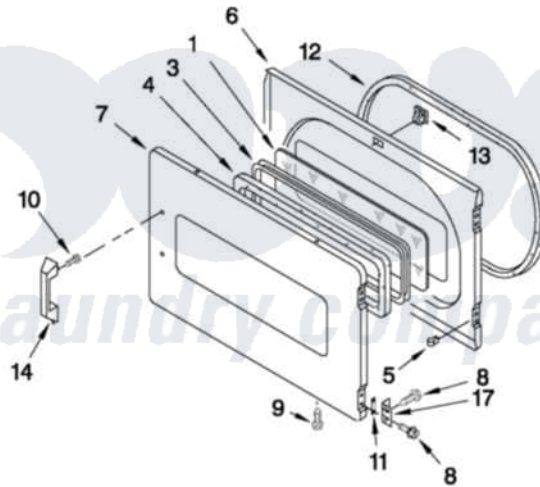

Maytag MLG24PRAWW2 05 - DOOR PARTS

DOOR PARTS

For Model: MLG24PRAWW2
(White)

FOR ORDERING INFORMATION REFER TO PARTS PRICE LIST

W10469608

10

Maytag [Commercial Maytag MLG24PRAWW2 Dryer Parts](#) Parts Diagram 05 - DOOR PARTS
Click on the part number to view part

Item	Original Part Number	Replaced By	Status	Part Description
1	3392918	3396122		Window Pack. Includes Illustration 15 And 25)
NI	3396122			Window Pack. Includes Illustration 15 And 25)
2	W10279703			Hinge And Pin Assembly
3	3392914			Frame, Window
4	3392915			Gasket, Window
5	3389249			Nut, Inner Door
6	W10205622	W10244331		Door-Rear
7	W10205649			Door, Front
8	342055	488627		Screw
9	342055	488627		Screw
10	9742177			Screw, 8-18 X .625
11	W10191265			Plug, Hinge Screw Front Panel
12	3390735			Seal, Door
13	3392538	279570		Latch
14	W10213202			Handle, Door