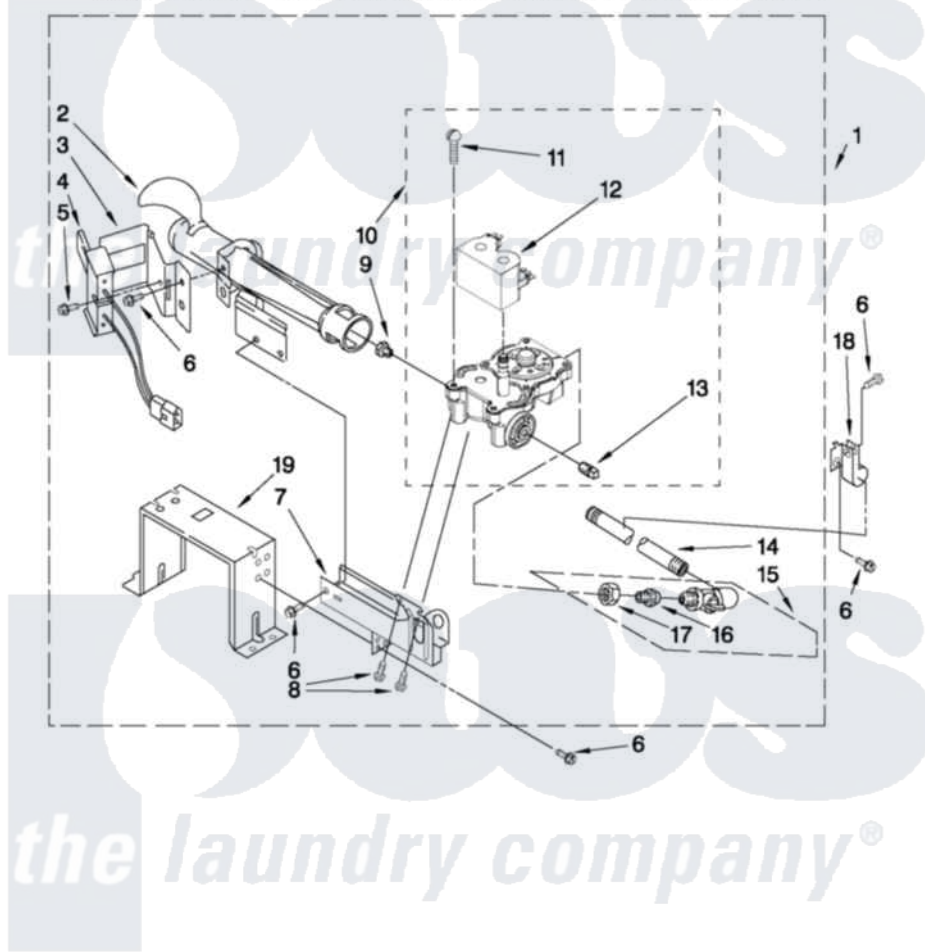

Maytag MLG24PRAWW2 06 - BURNER ASSEMBLY

BURNER ASSEMBLY

For Model: MLG24PRAWW2
(White)

USE WITH TYPE 1 - NATURAL, TYPE 2 - MIXED,
AND TYPE 4 - LIQUEFIED PROPANE AND BUTANE GASES

FOR ORDERING INFORMATION REFER TO PARTS PRICE LIST

W10469608

12

Maytag [Commercial Maytag MLG24PRAWW2 Dryer Parts](#) Parts Diagram 06 - BURNER ASSEMBLY
Click on the part number to view part

Item	Original Part Number	Replaced By	Status	Part Description
1	W10400668	W10492508		Burner-Gas
2	688617	693140		Burner
3	694298			Bracket, Ignitor
4	686590	279311		Ignitor
5	3393909			Screw, 8-32 X 7/8
6	343641	681414		Screw, 10AB X 1/2
7	3389871		Not Available	Base, Burner
8	3387057			Screw, 10-16 X 1/2 Orifice, Burner
9	234870			Orifice, Burner
"	234868			Orifice, Burner
10	W10299939			Valve, Gas 60 Hz
11	326049536			Screw, Coil
12	W10328463			Coil, 60 Hz
13	W10295523			Plug, Pipe
14	W10110395			Pipe, Gas Supply
15	697441			Valve And Union Shut-Off