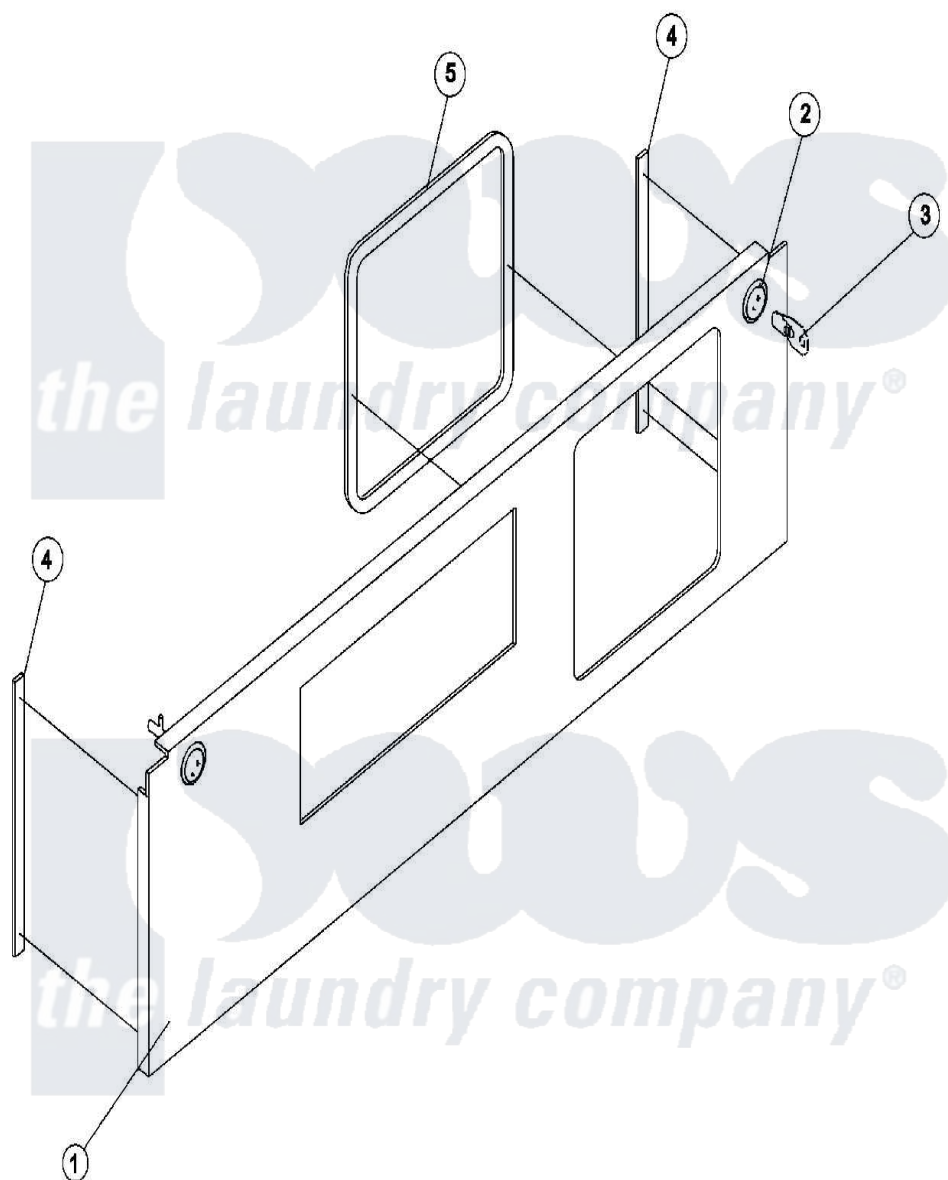

# Maytag MLG31PCAWQ 01 - COIN CONTROL DOOR ASSEMBLY

Maytag [Commercial Maytag MLG31PCAWQ Dryer Parts](#) Parts Diagram 01 - COIN CONTROL DOOR ASSEMBLY  
 Click on the part number to view part

Item	Original Part Number	Replaced By	Status	Part Description
001	A883376	<a href="#">W10148937</a>		Maytag 330
"	A883379	<a href="#">W10148940</a>		Maytag 330
"	<a href="#">A883380</a>			Control Door, Assembly BSQ
002	A160040	<a href="#">160040</a>		Dp Control
003	A160140	<a href="#">160140</a>		Key Only F
004	A117603	<a href="#">117603</a>		1 8 X 9 1
005	A117605	<a href="#">117605</a>		1 4thk X 3