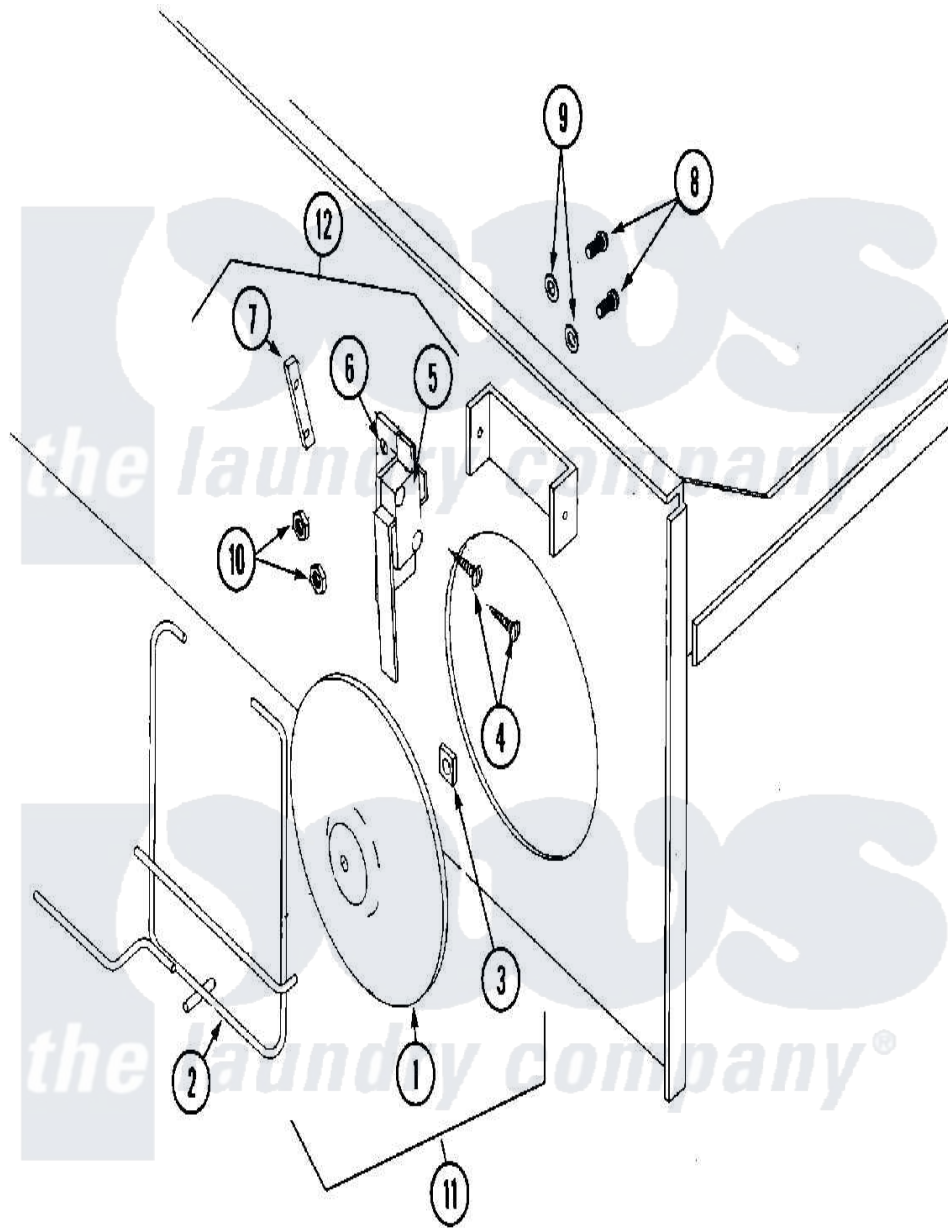

Maytag MLG31PCAWQ 19 - SAIL SWITCH ASSEMBLY

Maytag [Commercial Maytag MLG31PCAWQ Dryer Parts](#) Parts Diagram 19 - SAIL SWITCH ASSEMBLY
 Click on the part number to view part

Item	Original Part Number	Replaced By	Status	Part Description
001	A319206		Not Available	DAMPER, SAIL SWITCH
"	A802805		Not Available	SAIL SWITCH ROD & DAMPER ASSY. (INCL. ITEMS 1 THRU 3)
002	A105550	W10146642		320 330 43
003	A154002	154002		1 8 Push O
004	A150303	150303		4 X 3 4 P
005	A122200	122200		Sail Switch
"	A802807	W10147081		320 330 43
006	A319208	319208		320 330 43
007	A154004	154004		Tinnerman
008	A150001	150001		6-32 X 1 2
009	A153010	153010		6 Internal
010	A152000	152000		6-32 HEX N