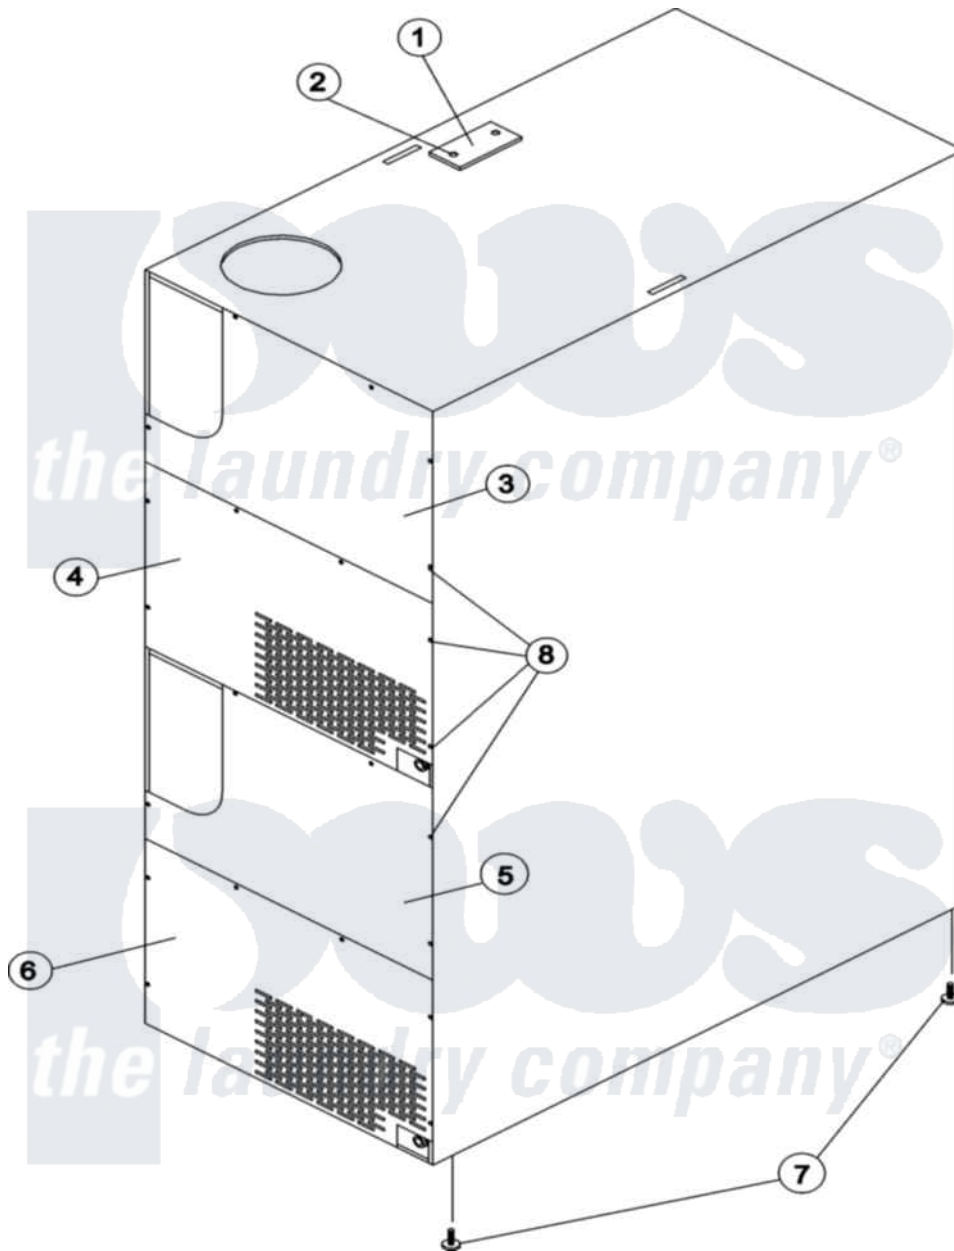

Maytag MLG31PCAWQ 20 - BACK GUARD ASSEMBLIES

Maytag Commercial Maytag MLG31PCAWQ Dryer Parts Parts Diagram 20 - BACK GUARD ASSEMBLIES
 Click on the part number to view part

| Item | Original Part Number | Replaced By | Status | Part Description |
|------|----------------------|---------------------------|---------------|--------------------------|
| 001 | A315014 | 315014 | | 320 330 43 |
| 002 | A150309 | W10146761 | | 10-16 X 1 |
| 003 | A314404 | | Not Available | TOP & BOTTOM UPPER GUARD |
| 004 | A314405 | W10146851 | | 320 330 To |
| 005 | A314404 | | Not Available | TOP & BOTTOM UPPER GUARD |
| 006 | A314405 | W10146851 | | 320 330 To |
| 007 | A103500 | 103500 | | LEVELING L |
| 008 | A150309 | W10146761 | | 10-16 X 1 |