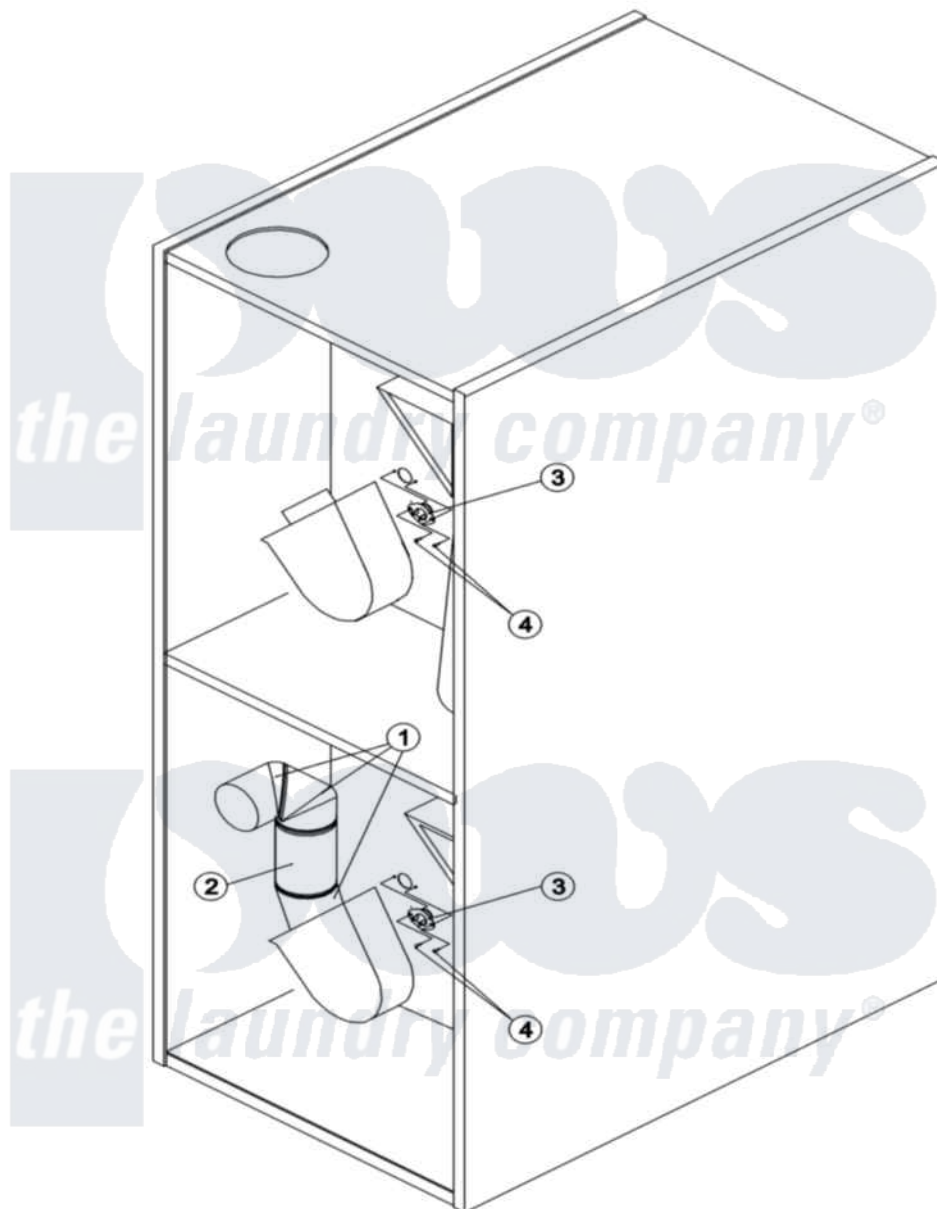

Maytag MLG31PCAWQ 22 - BOTTOM DUCT ASSY/CABINET HI-LIMIT

Maytag Commercial Maytag MLG31PCAWQ Dryer Parts Parts Diagram 22 - BOTTOM DUCT
ASSY/CABINET HI-LIMIT

[Click on the part number to view part](#)

Item	Original Part Number	Replaced By	Status	Part Description
001	A143536	143536		6 Diameter 45
002	A117505	117505		Aluminum H
"	A143545	143545		6 DIA X 6
003	A130107	W1014672Z		L160 Tod3
004	A150301	150301		8-18 X 7