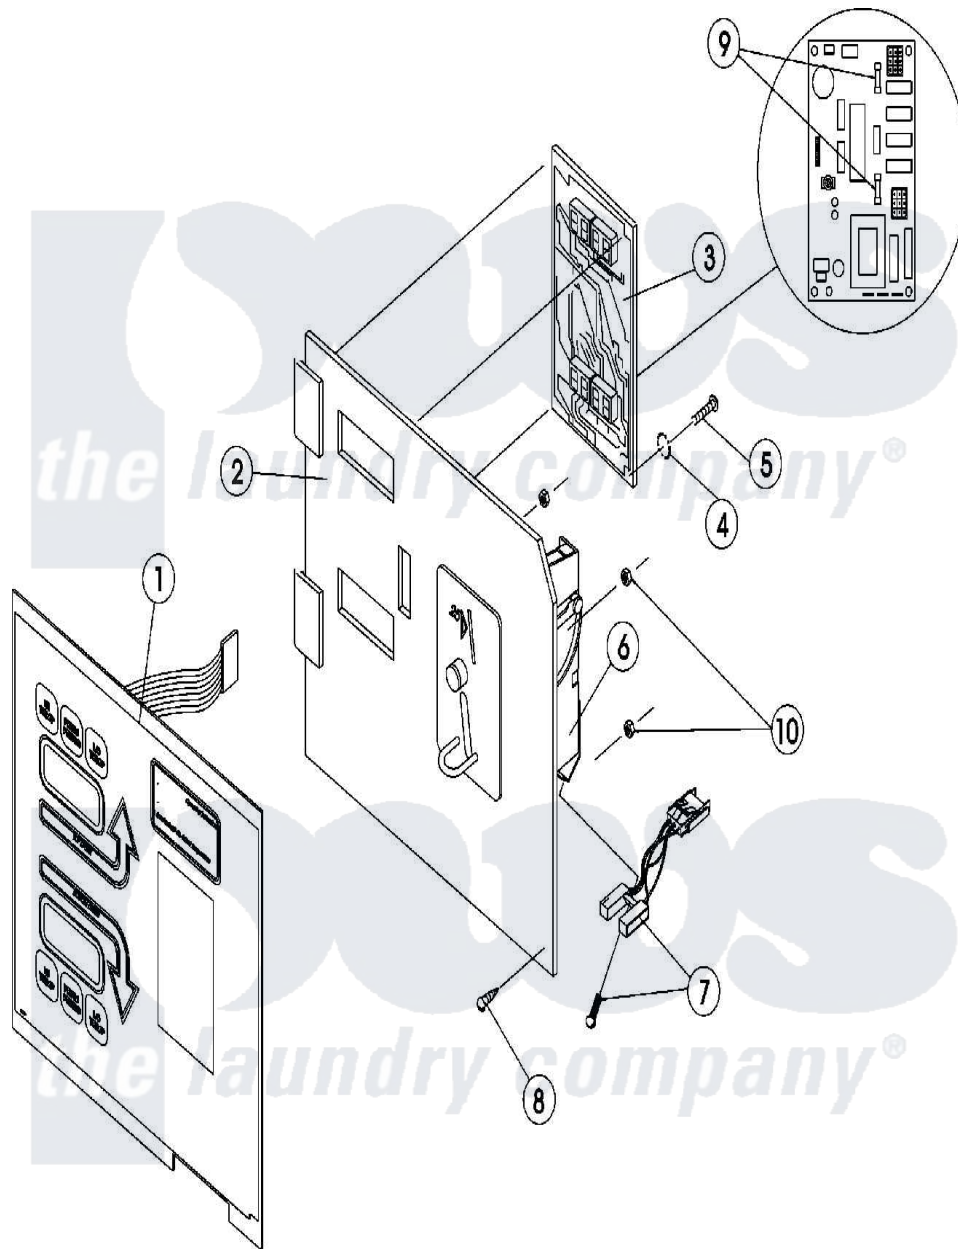

Maytag MLG31PCAWS 04 - DMC CONTROL PANEL ASSEMBLY

Maytag Commercial Maytag MLG31PCAWS Dryer Parts Parts Diagram 04 - DMC CONTROL PANEL ASSEMBLY
 Click on the part number to view part

Item	Original Part Number	Replaced By	Status	Part Description
001	A112566			LABEL, SINGLE COIN TWIN TOUCH
002	A881482		Not Available	SINGLE COIN CONTROL PANEL
"	A881483	881483		320 330 Pc
003	A137234		Not Available	DUAL MICRO CONTROL-5 PHASE
004	A153010	153010		6 Internal
005	A150005	150005		6-32 X 1 4
006	A881163	W10148208		25 Cent U.
"	A881450	W10148346		25C Canadi
"	A881451	W10148347		.880 Token
"	A881636			Token Optic Coin Acceptor-.07
007	A881143	W10148198		Pcb Optic
008	A150309	W10146761		10-16 X 1
009	A136048	136048		0.125A 2
010	A152102	152102		M3 Metric