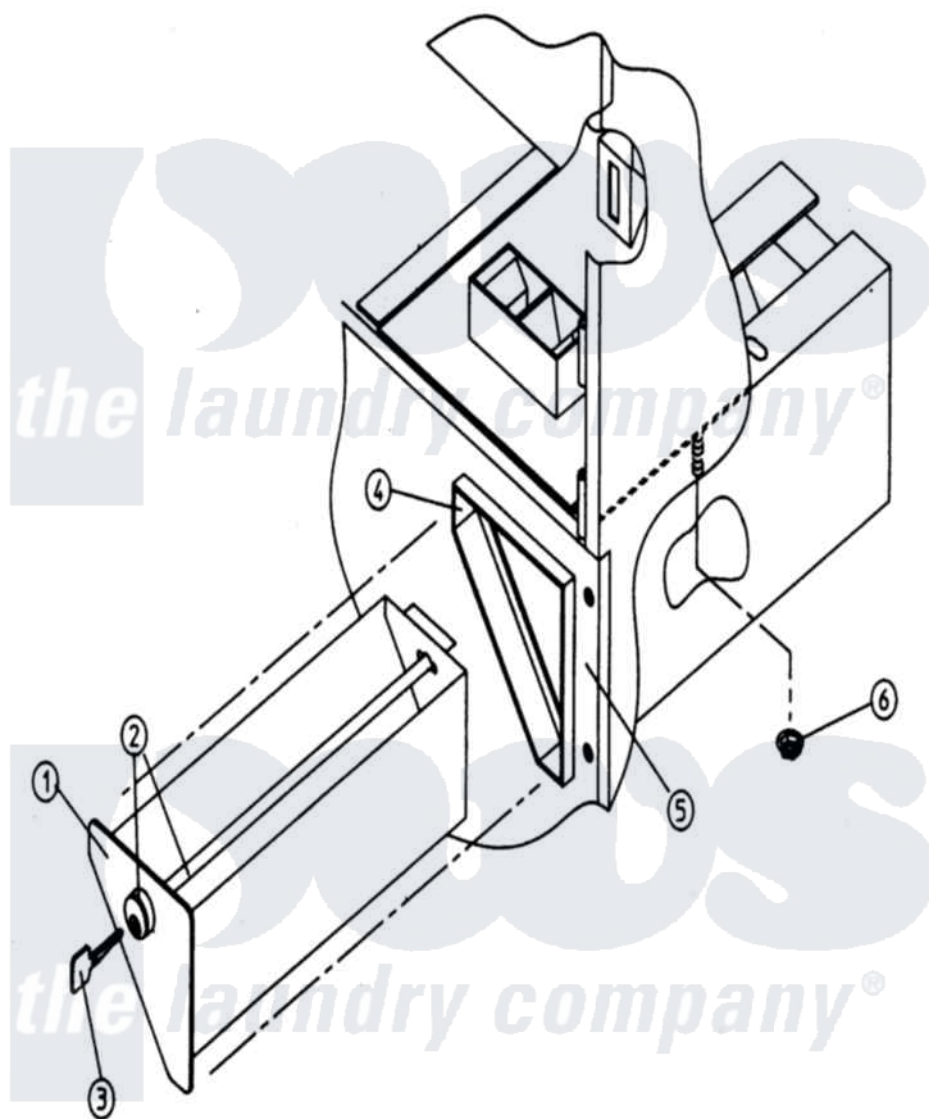

Maytag MLG31PCAWS 05 - COIN VAULT ASSEMBLY

Maytag Commercial Maytag MLG31PCAWS Dryer Parts Parts Diagram 05 - COIN VAULT ASSEMBLY

[Click on the part number to view part](#)

Item	Original Part Number	Replaced By	Status	Part Description
001	A850975			Box, Coin
"	A883347	W10148922		330 Coinbo
"	A883348	W10148923		320 330 CO
002	A160036	160036		SeCurity C
003	A160136	160136		Replacement
004	A883382	W10148941		320 330 BL
"	A883383	W10148942		320 330 BL
005	A883371	W10148933		Maytag 330
"	A883372	W10148934		Maytag 330
"	A883488	883488		330 S S Bt
006	A152014	152014		1 4-20 Ser