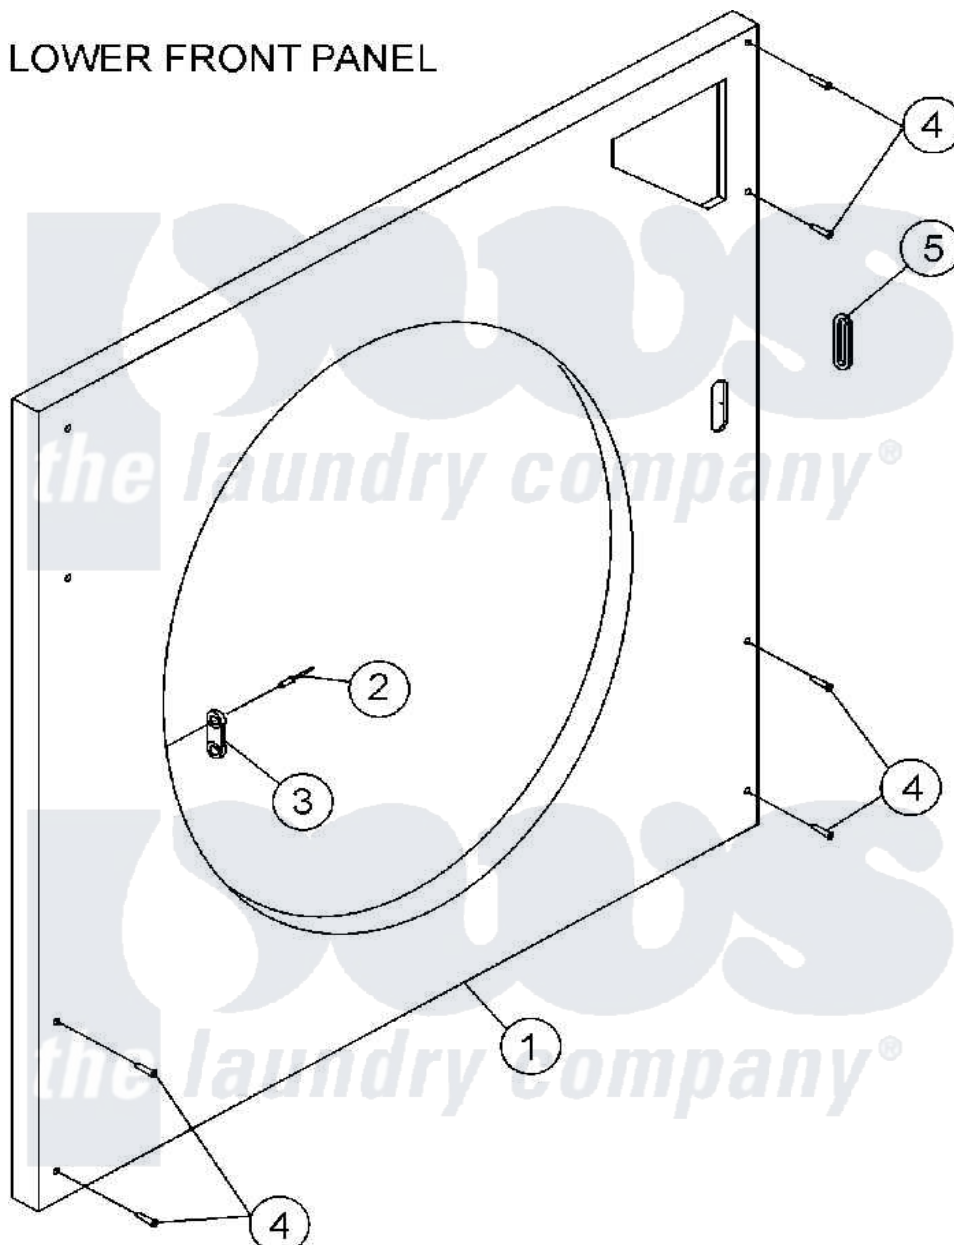

Maytag MLG31PCAWS 08 - LOWER FRONT PANEL ASSEMBLY

LOWER FRONT PANEL

Maytag [Commercial Maytag MLG31PCAWS Dryer Parts](#) Parts Diagram 08 - LOWER FRONT PANEL ASSEMBLY
 Click on the part number to view part

Item	Original Part Number	Replaced By	Status	Part Description
001	A883371	W10148933		Maytag 330
"	A883372	W10148934		Maytag 330
"	A883488	883488		330 S S Bt
002	A154215	154215		5 32 X 1 4
003	A881987		Not Available	FRICION DOOR LATCH KIT
004	A150313	150313		10-16 X 1
"	A400505	150318		25IP Stick
005	A121405	121405		Rubber Gro