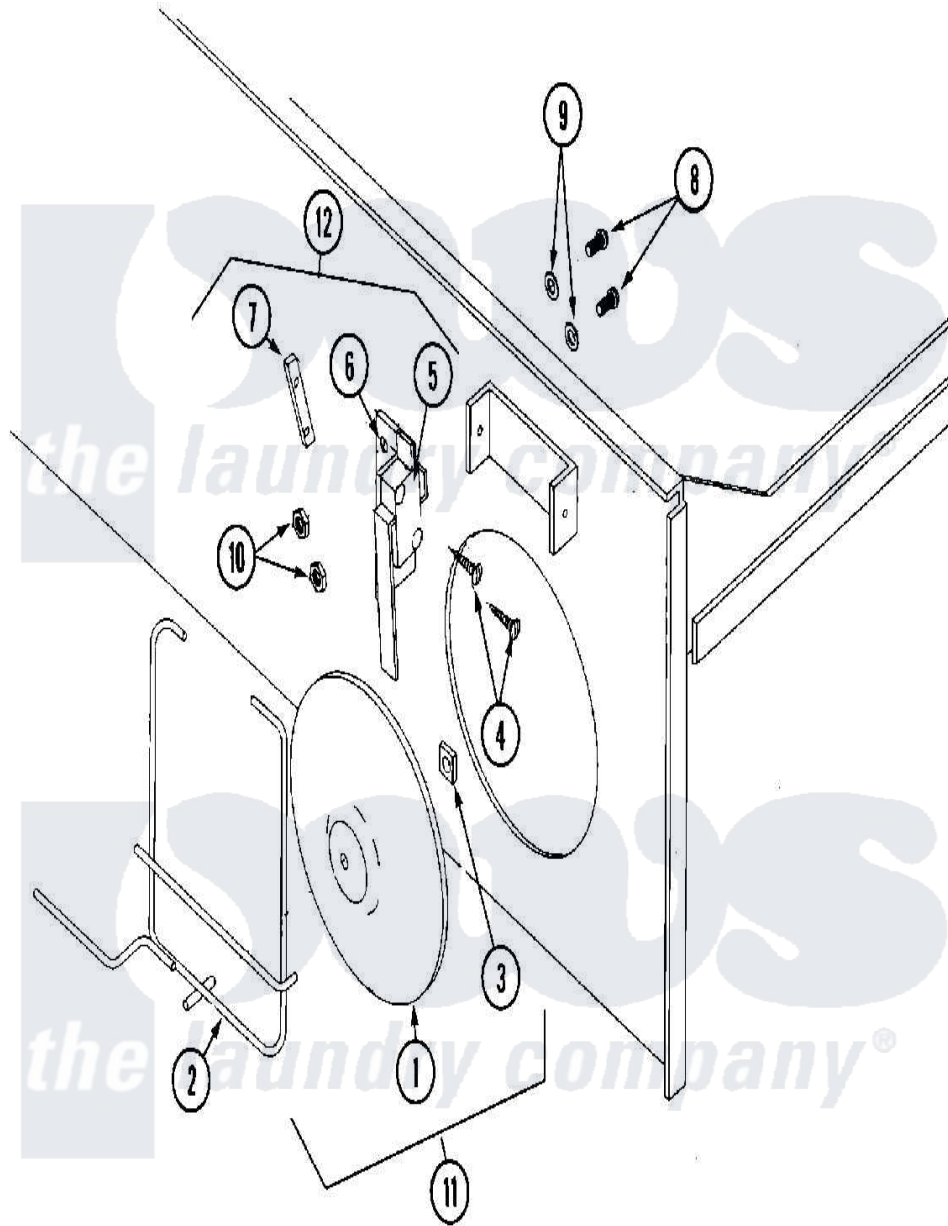

Maytag MLG31PCAWS 19 - SAIL SWITCH ASSEMBLY

Maytag [Commercial Maytag MLG31PCAWS Dryer Parts](#) Parts Diagram 19 - SAIL SWITCH ASSEMBLY
 Click on the part number to view part

Item	Original Part Number	Replaced By	Status	Part Description
001	A319206		Not Available	DAMPER, SAIL SWITCH
"	A802805		Not Available	SAIL SWITCH ROD & DAMPER ASSY. (INCL. ITEMS 1 THRU 3)
002	A105550	W10146642		320 330 43
003	A154002	154002		1 8 Push O
004	A150303	150303		4 X 3 4 P
005	A122200	122200		Sail Switch
"	A802807	W10147081		320 330 43
006	A319208	319208		320 330 43
007	A154004	154004		Tinnerman
008	A150001	150001		6-32 X 1 2
009	A153010	153010		6 Internal
010	A152000	152000		6-32 HEX N