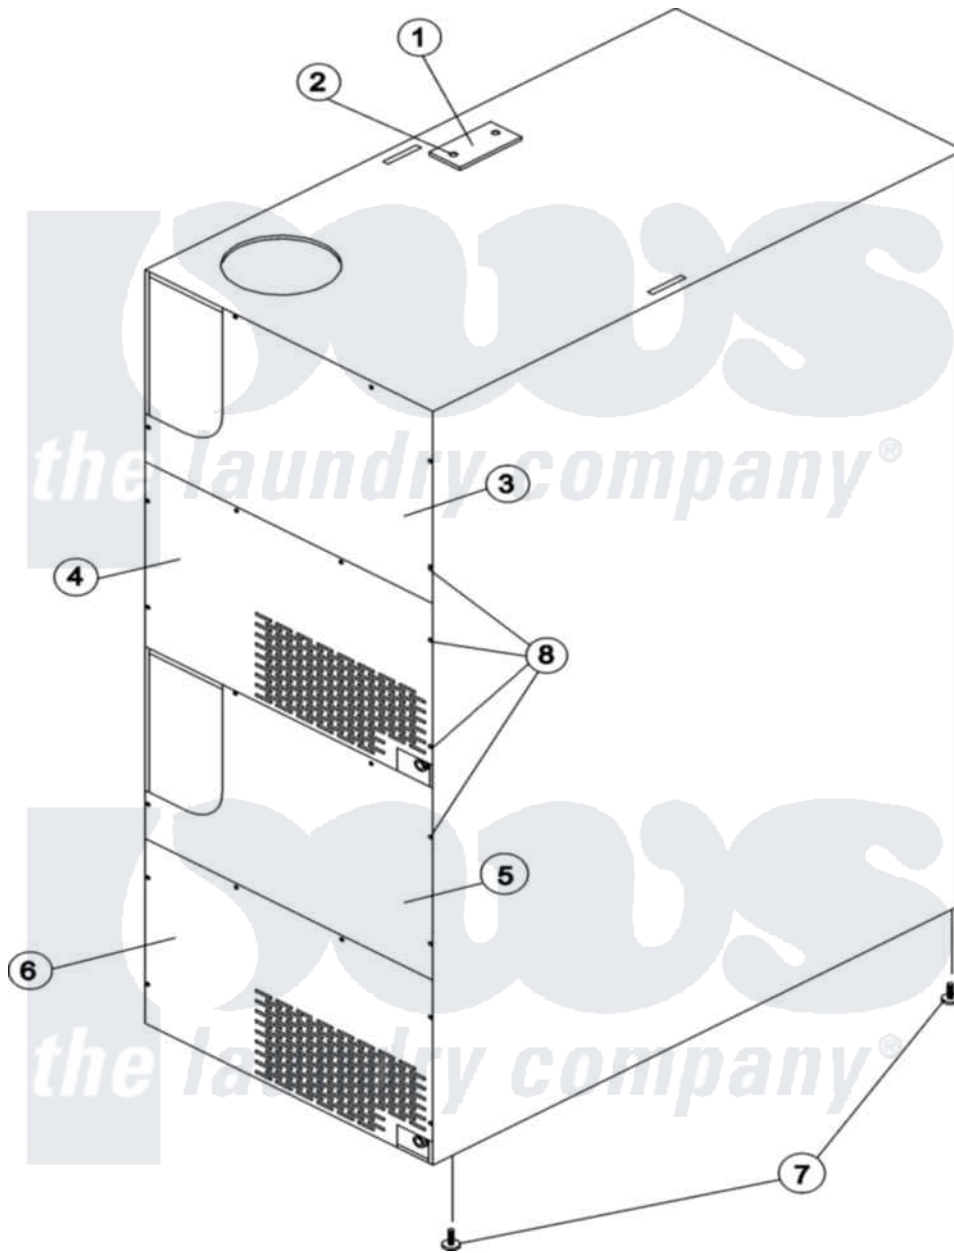

Maytag MLG31PCAWS 20 - BACK GUARD ASSEMBLIES

Maytag Commercial Maytag MLG31PCAWS Dryer Parts Parts Diagram 20 - BACK GUARD ASSEMBLIES
 Click on the part number to view part

Item	Original Part Number	Replaced By	Status	Part Description
001	A315014	315014		320 330 43
002	A150309	W10146761		10-16 X 1
003	A314404		Not Available	TOP & BOTTOM UPPER GUARD
004	A314405	W10146851		320 330 To
005	A314404		Not Available	TOP & BOTTOM UPPER GUARD
006	A314405	W10146851		320 330 To
007	A103500	103500		LEVELING L
008	A150309	W10146761		10-16 X 1