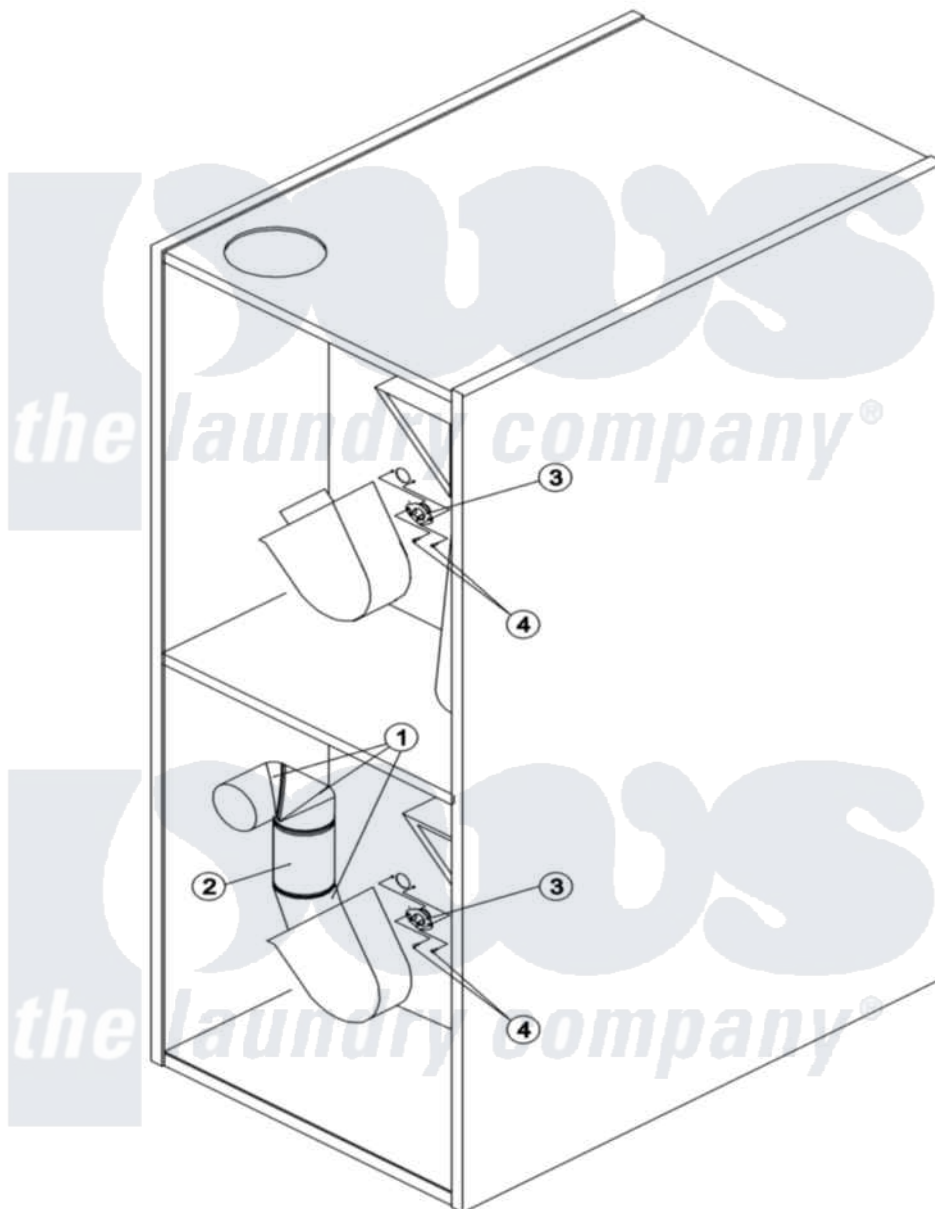

Maytag MLG31PCAWS 22 - BOTTOM DUCT ASSY/CABINET HI-LIMIT

Maytag [Commercial Maytag MLG31PCAWS Dryer Parts](#) Parts Diagram 22 - BOTTOM DUCT
ASSY/CABINET HI-LIMIT

[Click on the part number to view part](#)

Item	Original Part Number	Replaced By	Status	Part Description
001	A143536	143536		6 Diameter 45
002	A117505	117505		Aluminum H
"	A143545	143545		6 DIA X 6
003	A130107	W1014672Z		L160 Tod3
004	A150301	150301		8-18 X 7