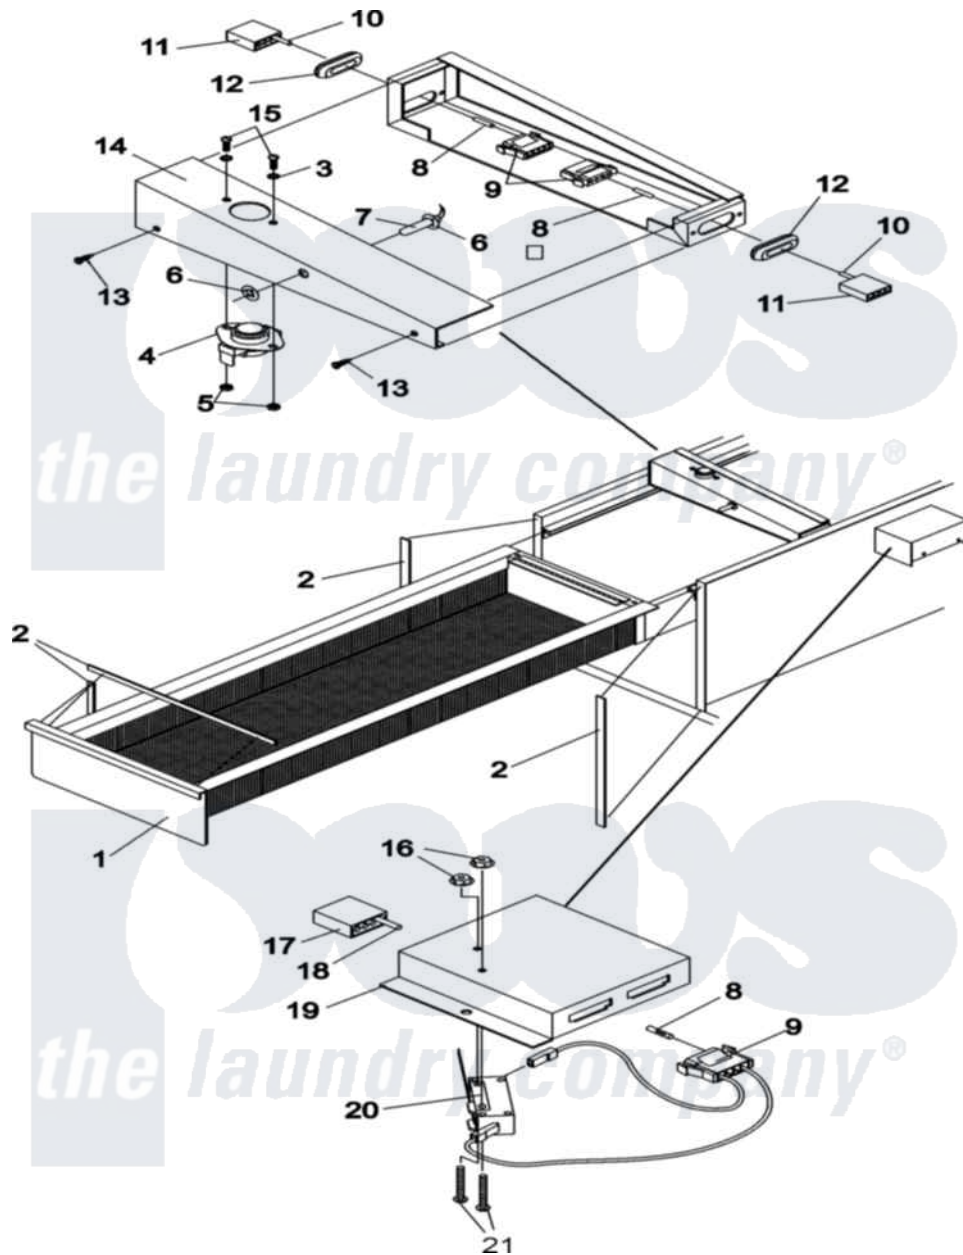

Maytag MLG31PCBWQ 02 - LINT DRAWER W/TEMP AND SWITCH ASSY

Maytag Commercial Maytag MLG31PCBWQ Dryer Parts Parts Diagram 02 - LINT DRAWER W/TEMP AND SWITCH ASSY

Click on the part number to view part

Item	Original Part Number	Replaced By	Status	Part Description
001	A883982			Lint Drawer Assembly, Blk
"	A883983	883983		Ad-330 lvo
"	A883984	883984		Ad-330 WH
002	A117604	117604		1 8 Thk X
003	A153010	153010		6 Internal
004	A130106	W10146726		L170 Tod3
005	A152013	152013		6-32 Hex N
006	A154007	8182949		Fastener, Push-On
007	A880111	880111		330 430 MP
008	A122701	122701		MNL Socket
009	A122605	122605		4 Pin Cmnl
010	A122700	122700		MNL Pin S
011	A122604	W10146714		4 Pin Cmnl
"	A122801	W10146716		Mate-N-Loc
012	A121405	121405		Rubber Gro
013	A150301	150301		8-18 X 7

014

A801409

[801409](#)

330 Sensor

015

A150000

Not Available

SCREW, MACHINE (RD.HD.
SLOT) (No.6-32 X 1/4" RD
HD)