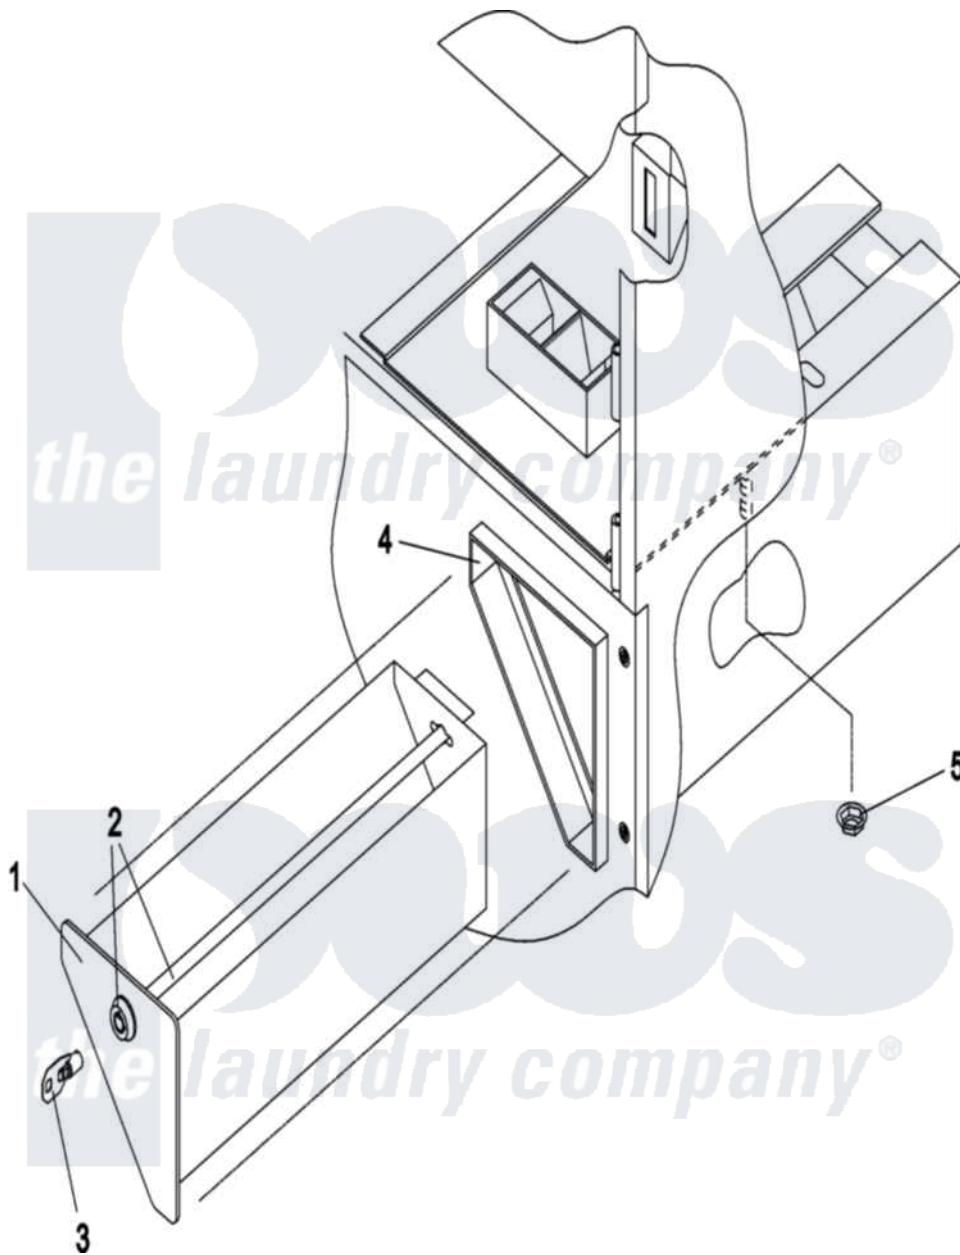

Maytag MLG31PCBWQ 04 - COIN VAULT ASSEMBLY

Maytag [Commercial Maytag MLG31PCBWQ Dryer Parts](#) Parts Diagram 04 - COIN VAULT ASSEMBLY
 Click on the part number to view part

Item	Original Part Number	Replaced By	Status	Part Description
001	A883347	W10148922		330 Coinbo
"	A883348	W10148923		320 330 CO
"	A883393	W10148948		330 Black
002	A160036	160036		SeCurity C
003	A160136	160136		Replacement
004	A883382	W10148941		320 330 BL
005	A152014	152014		1 4-20 Ser