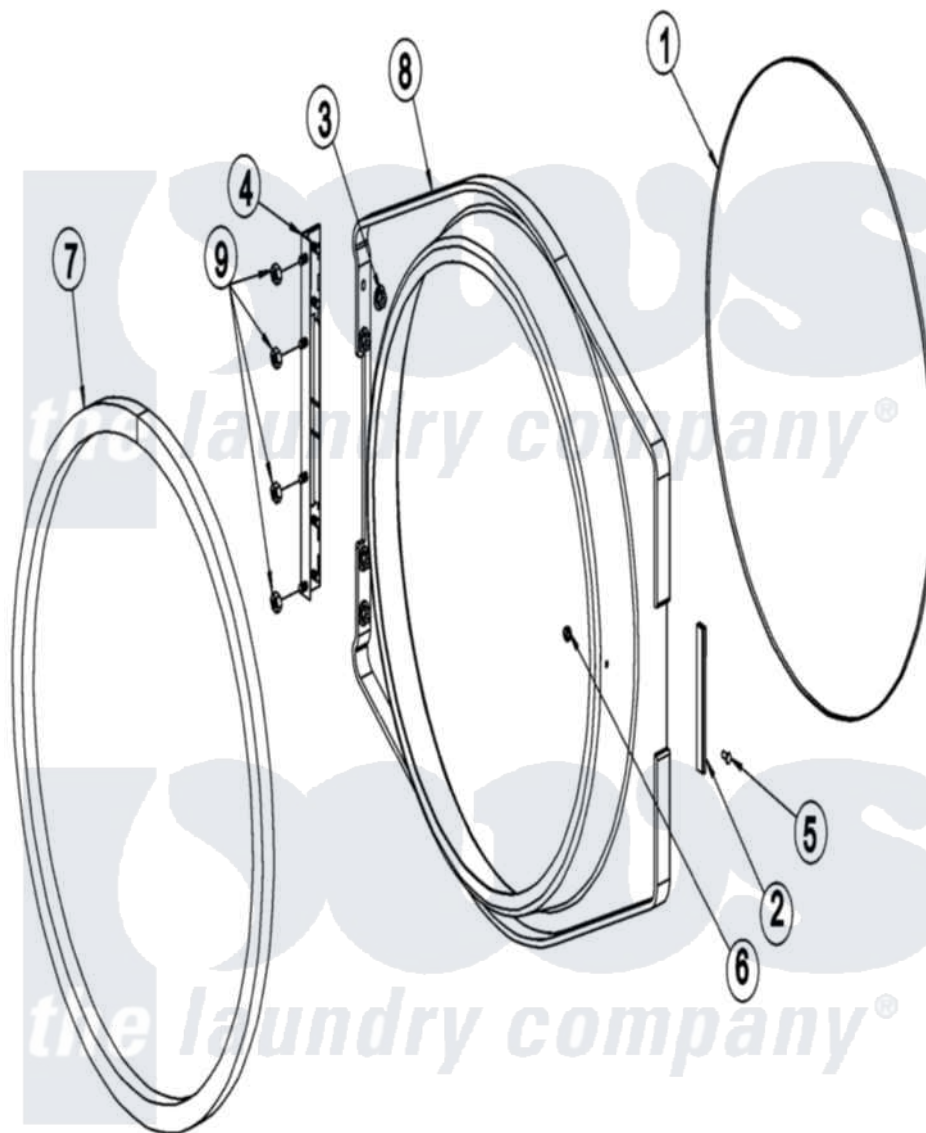

Maytag MLG31PCBWQ 07 - MAIN DOOR ASSEMBLY

Maytag Commercial Maytag MLG31PCBWQ Dryer Parts Parts Diagram 07 - MAIN DOOR ASSEMBLY
 Click on the part number to view part

Item	Original Part Number	Replaced By	Status	Part Description
001	A102210	102210		20 7 16 D
002	A102328	102328		37 64 Wide
003	A152014	152014		1 4-20 Ser
004	A801524		Not Available	BLACK DOOR HINGE
005	A150120	150120		10-32 x 7 16
006	A151010	151010		10-32 Hi-C
007	A102349		Not Available	GASKET, DOOR (69 1/2'')
008	A882991	W10148763		Formed Bla
009	A152014	152014		1 4-20 Ser